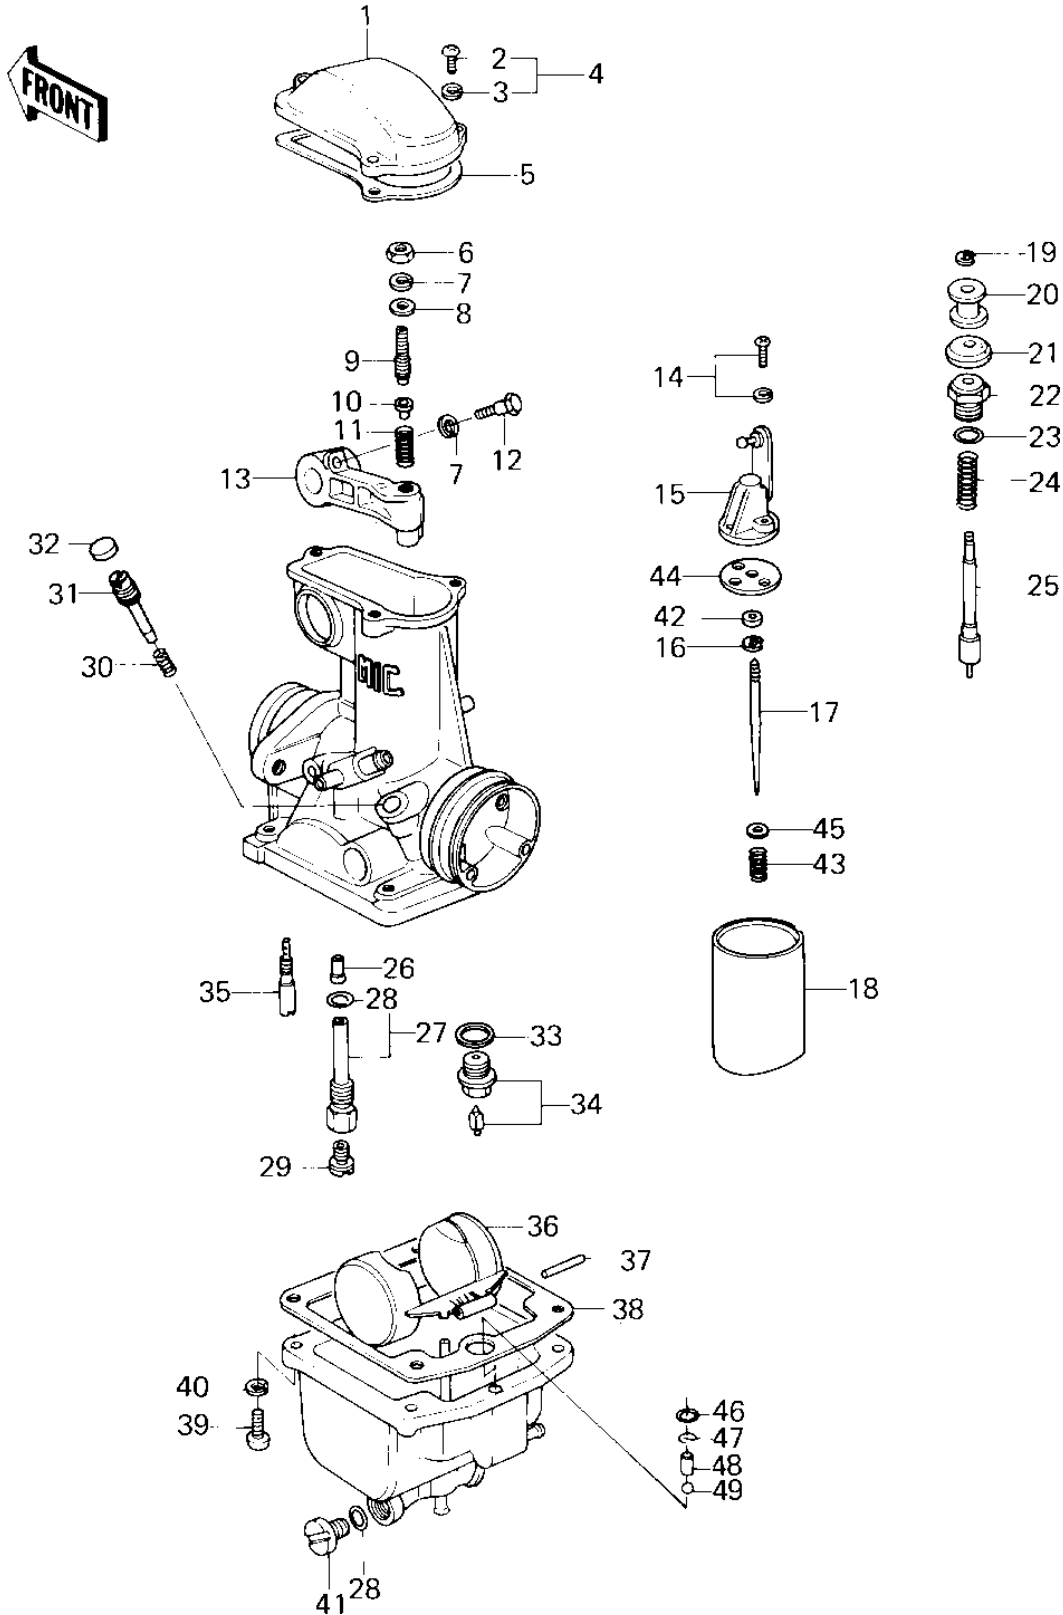

1980 Z1R PARTS DIAGRAM

CARBURETOR PARTS (USA) ('80 D3)