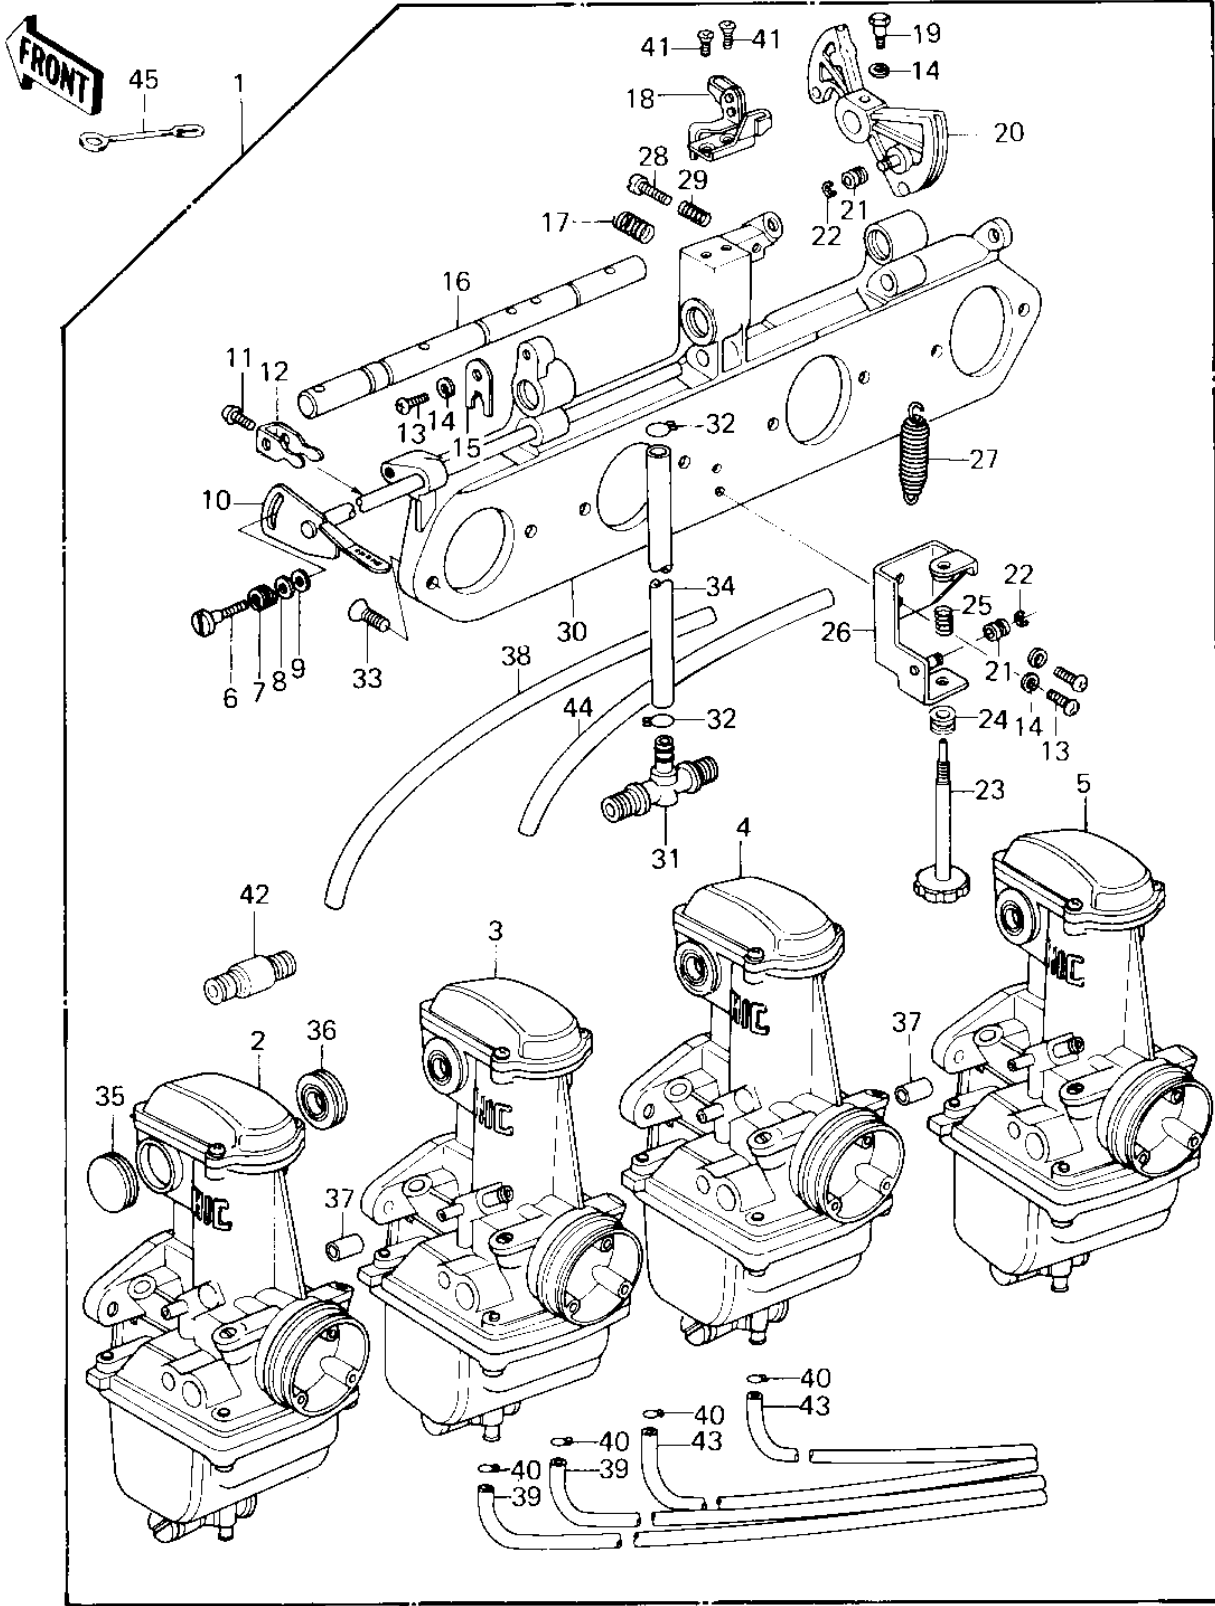

1980 Z1R PARTS DIAGRAM

CARBURETOR ASSY (CANADA) ('80 D3)

1980 Z1R PARTS LIST

CARBURETOR ASSY (CANADA) ('80 D3)

ITEM NAME	PART NUMBER	QUANTITY
CARBURETOR ASSY (Ref # 1)	16001-1126	1
CARBURETOR,LH,OUTSID (Ref # 2)	16001-1169	1
CARBURETOR,L.H,INSID (Ref # 3)	16001-1170	1
CARBURETOR,R.H INSID (Ref # 4)	16001-1171	1
CARBURETOR,RH,OUTSID (Ref # 5)	16001-1172	1
SCREW (Ref # 6)	16046-005	1
SPRING,F (Ref # 7)	16040-009	1
WASHER,PLAIN (Ref # 8)	16039-020	1
WASHER PLAIN 5MM (Ref # 8)	410B0500	AL
WASHER,PLAIN (Ref # 9)	16039-019	1
SHAFT,STARTER PLUNGE (Ref # 10)	16041-021	1
SCREW,PAN HEAD,5X7 (Ref # 11)	16046-007	4
LEVER,STARTER PLUNGE (Ref # 12)	13168-1026	4
SCREW-PAN-CROS (Ref # 13)	220B0514	3
WASHER SPRING 5MM (Ref # 14)	461F0500	4
PLATE,SHAFT STOPPER (Ref # 15)	16055-012	1
SHAFT,CARB CONNECTIO (Ref # 16)	16041-017	1
SPRING,CABLE PULLY (Ref # 17)	16040-022	1
BRACKET,THROTTLE CAB (Ref # 18)	16077-017	1
BOLT,HEX HEAD,5X14 (Ref # 19)	16067-006	1
PULLY,THROTTLE CABLE (Ref # 20)	13168-1024	1
RING (Ref # 21)	16073-016	2
CIRCLIP 3MM (Ref # 22)	482K3000	2
SCREW,THROTTLE STOP (Ref # 23)	16021-1006	1
BUSHING (Ref # 24)	92028-1071	1
SPRING,THROTTLE STOP (Ref # 25)	16022-017	1
BRACKET,THROTTLE CAB (Ref # 26)	11034-1185	1
SPRING,THROTTLE PULL (Ref # 27)	92081-1028	1
SCREW,ADJUSTER (Ref # 28)	16021-1011	1