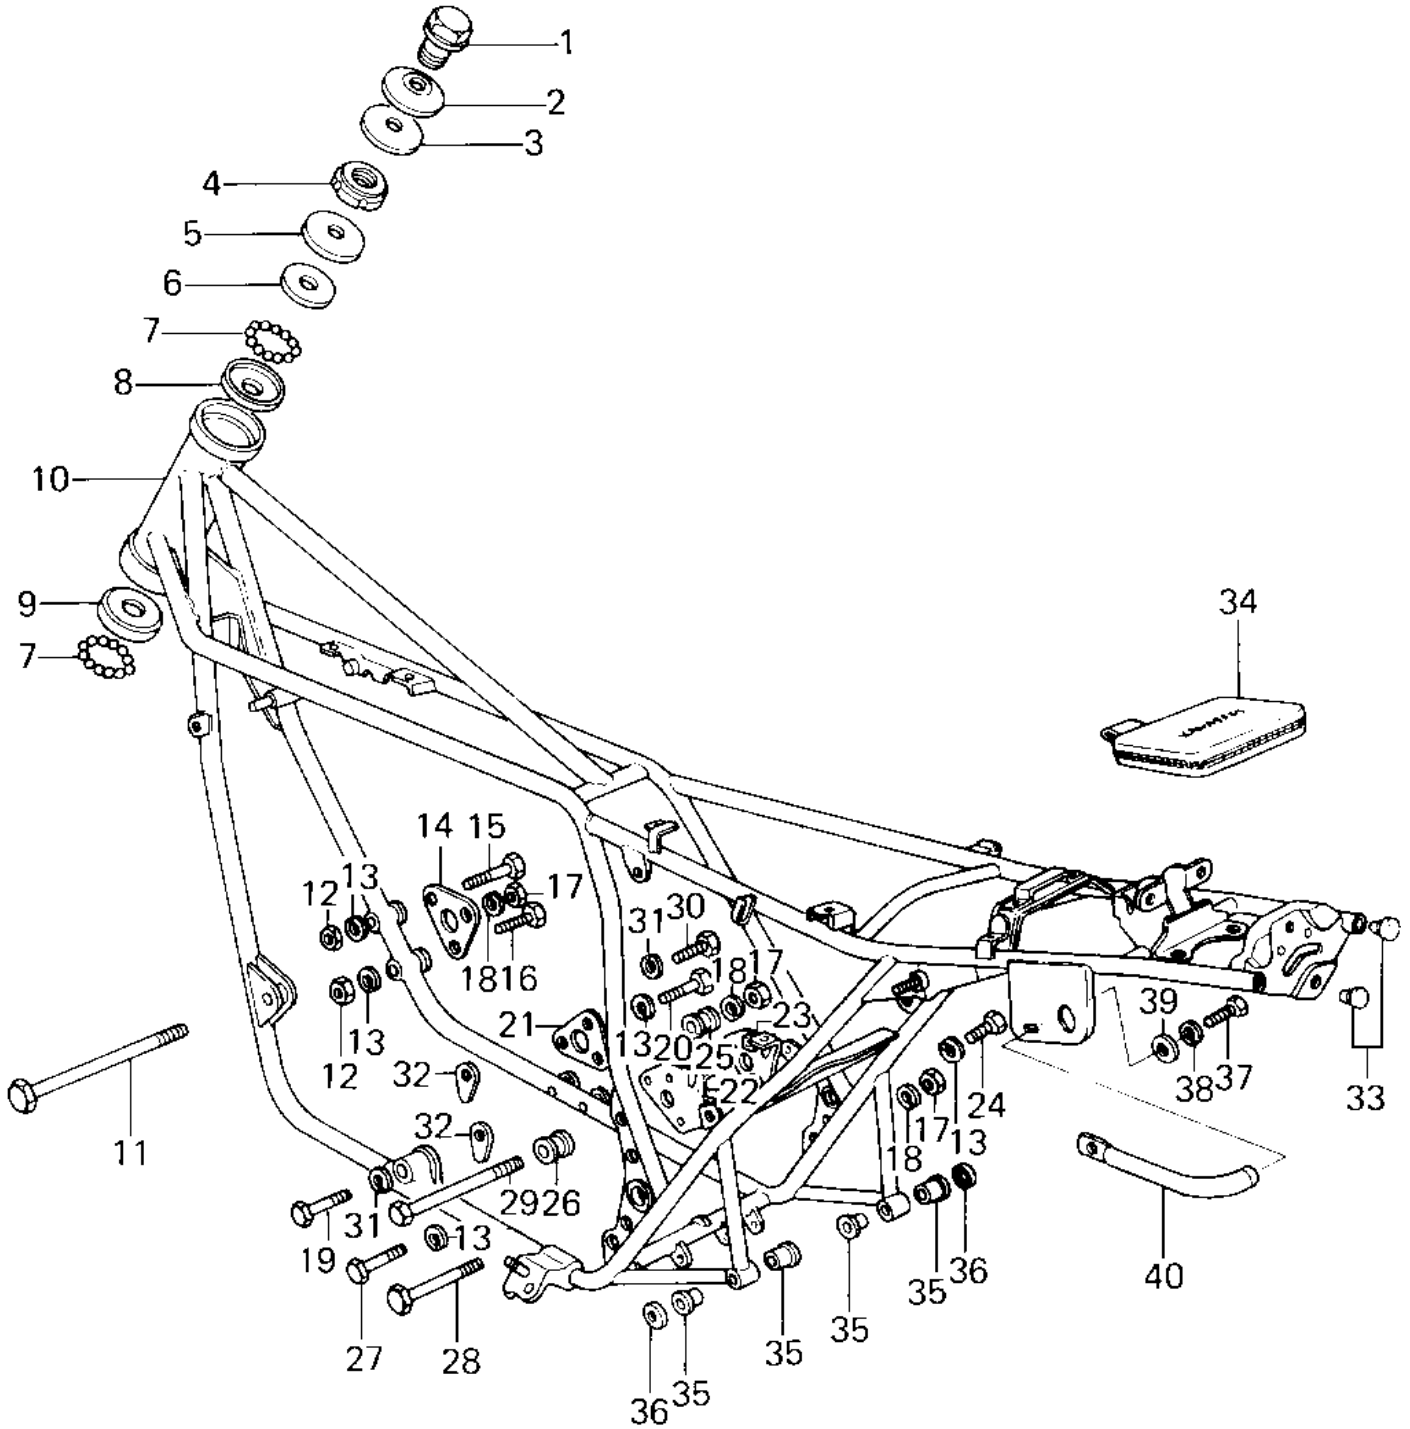

# 1980 Z1R PARTS DIAGRAM

FRAME/FRAME FITTINGS (80 D3)

# 1980 Z1R PARTS LIST

## FRAME/FRAME FITTINGS ('80 D3)

ITEM NAME	PART NUMBER	QUANTITY
BOLT,STEERG STEM HEA (Ref # 1)	92007-031	1
WASHER,STEERG STM HD (Ref # 2)	92022-230	1
WASHER,WAVE (Ref # 3)	46100-003	1
NUT STEERING STEM LC (Ref # 4)	92090-007	1
CAP, STEERING STEM (Ref # 5)	46098-016	1
CONE,STRNG STM BRNG (Ref # 6)	92047-011	1
BALL STEEL 1/4' (Ref # 7)	600A0800	39
RACE STRNG STEM BERN (Ref # 8)	92048-006	1
RACE,STRNG STM BRNG (Ref # 9)	92048-008	1
FRAME (Ref # 10)	32002-1103	1
BOLT,ENGINE MOUNTING (Ref # 11)	92091-022	1
NUT,8MM (Ref # 12)	311B0800	2
WASHER SPRING 8MM (Ref # 13)	461F0800	8
PLATE,ENG MOUNT FRON (Ref # 14)	32030-025	1
BOLT,HEX HEAD,8X65 (Ref # 15)	92001-1236	1
BOLT-FLANGE (Ref # 15)	92001-1582	1
BOLT,FLANGED,8X60 (Ref # 16)	92001-1581	1
BOLT,FLANGED,8X60 (Ref # 16)	92001-1581	1
NUT,LOCK,10MM (Ref # 17)	92019-021	3
WASHER SPRING 10MM (Ref # 18)	461F1000	3
BOLT,HEX HEAD,12X55 (Ref # 19)	92001-1262	1
BOLT-SMALL-UPSET,8X1 (Ref # 20)	115G0818	2
PLATE,ENG MOUNT LOWE (Ref # 21)	32030-026	1
BRACKET,REAR ENGINE (Ref # 22)	32029-1023	1
BRACKET,REAR ENGINE (Ref # 23)	32029-1024	1
BOLT,HEX HEAD,8X40 (Ref # 24)	92001-1230	3
BOLT (Ref # 24)	92001-1578	3
COLLAR,ENG MOUNTING (Ref # 25)	92027-160	1
COLLAR,ENG MOUNTING (Ref # 26)	92027-159	1

## FRAME/FRAME FITTINGS ('80 D3)

ITEM NAME	PART NUMBER	QUANTITY
BOLT,FLANGED,8X35 (Ref # 27)	92001-1577	1
BOLT,FLANGED,8X35 (Ref # 27)	92001-1577	1
BOLT,ENGINE MOUNTING (Ref # 28)	92003-099	1
BOLT,ENGINE MOUNTING (Ref # 29)	92091-023	1
BOLT,HEX HEAD,12X70 (Ref # 30)	92001-1265	1
WASHER SPRING 12MM (Ref # 31)	461F1200	2
NUT,12MM (Ref # 32)	92016-045	2
PLUG,FRAME (Ref # 33)	92066-1018	2
BAG (Ref # 34)	56008-1008	1
BUSHING,MUFFLER FITT (Ref # 35)	92092-010	4
WASHER,PLAIN (Ref # 36)	92022-328	2
BOLT-SMALL-UPSET,8X1 (Ref # 37)	115G0816	1
WASHER SPRING 8MM (Ref # 38)	461F0800	1
WASHER PLAIN 8MM (Ref # 39)	410B0800	1
GRIP,FRAME (Ref # 40)	32109-1004	1