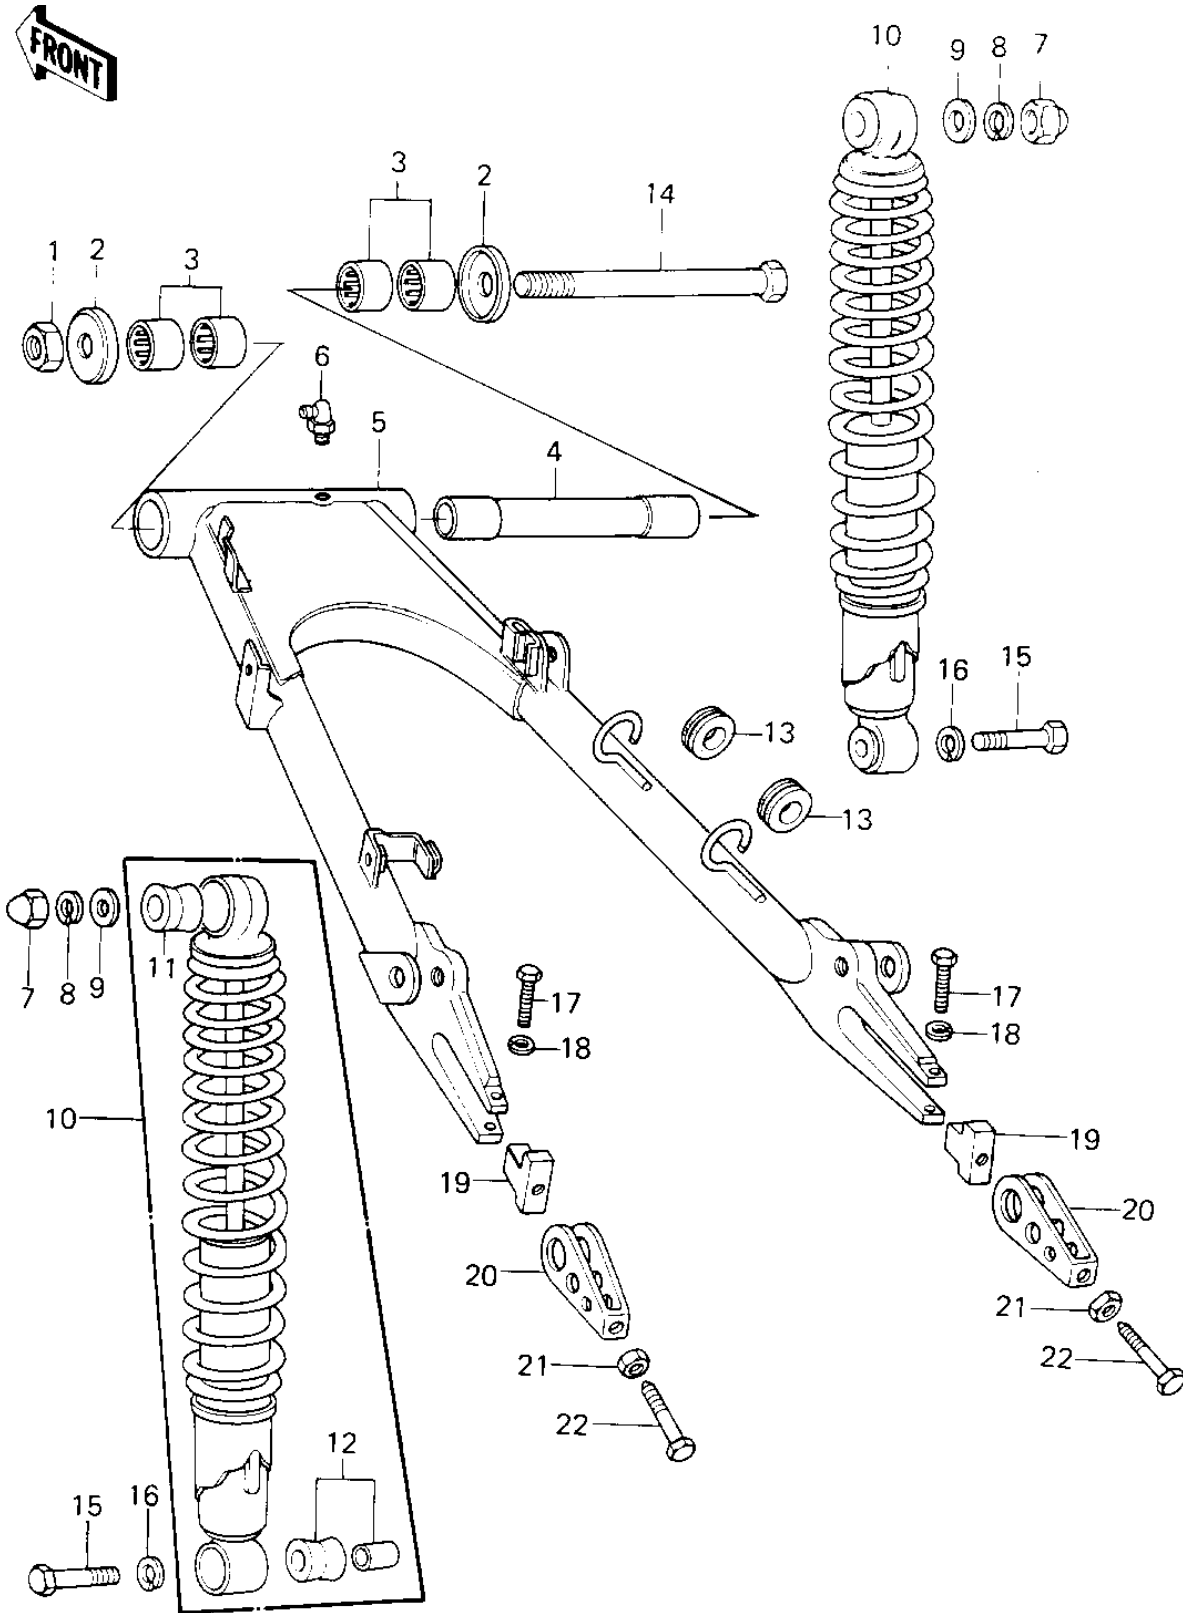

1980 Z1R PARTS DIAGRAM

SWING ARM/SHOCK ABSORBERS ('80 D3)

1980 Z1R PARTS LIST

SWING ARM/SHOCK ABSORBERS ('80 D3)

ITEM NAME

PART NUMBER

QUANTITY
