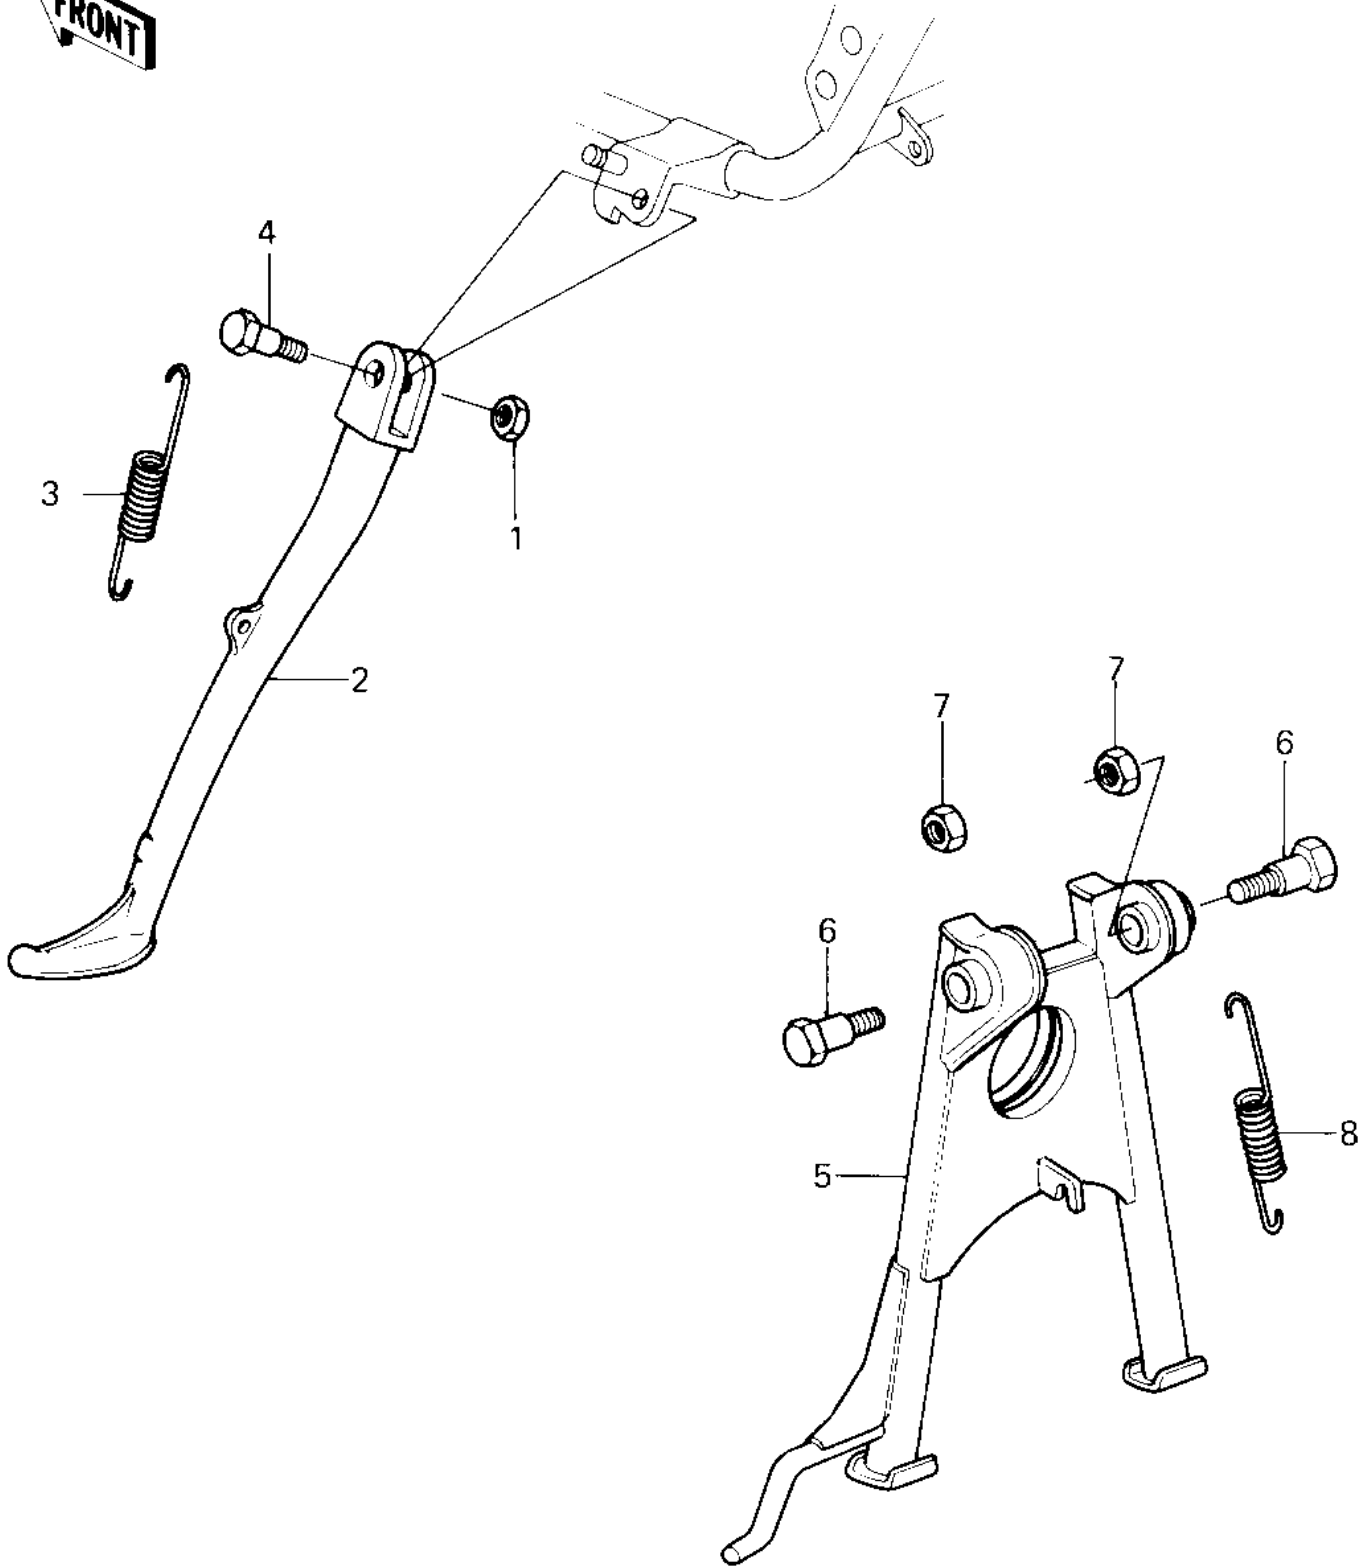

# 1980 Z1R PARTS DIAGRAM

STANDS ('80 D3)

# 1980 Z1R PARTS LIST

## STANDS ('80 D3)

ITEM NAME	PART NUMBER	QUANTITY
NUT,LOCK,10MM (Ref # 1)	92019-021	1
STAND-SIDE (Ref # 2)	34024-1031	1
SPRING,SIDE STAND (Ref # 3)	34025-005	1
BOLT-SIDE STAND (Ref # 4)	92003-079	1
STAND-MAIN (Ref # 5)	34011-1015	1
SHAFT MAIN STAND (Ref # 6)	34019-014	2
NUT,MAIN STAND FITT (Ref # 7)	92016-044	2
SPRING,MAIN STAND (Ref # 8)	34023-012	1