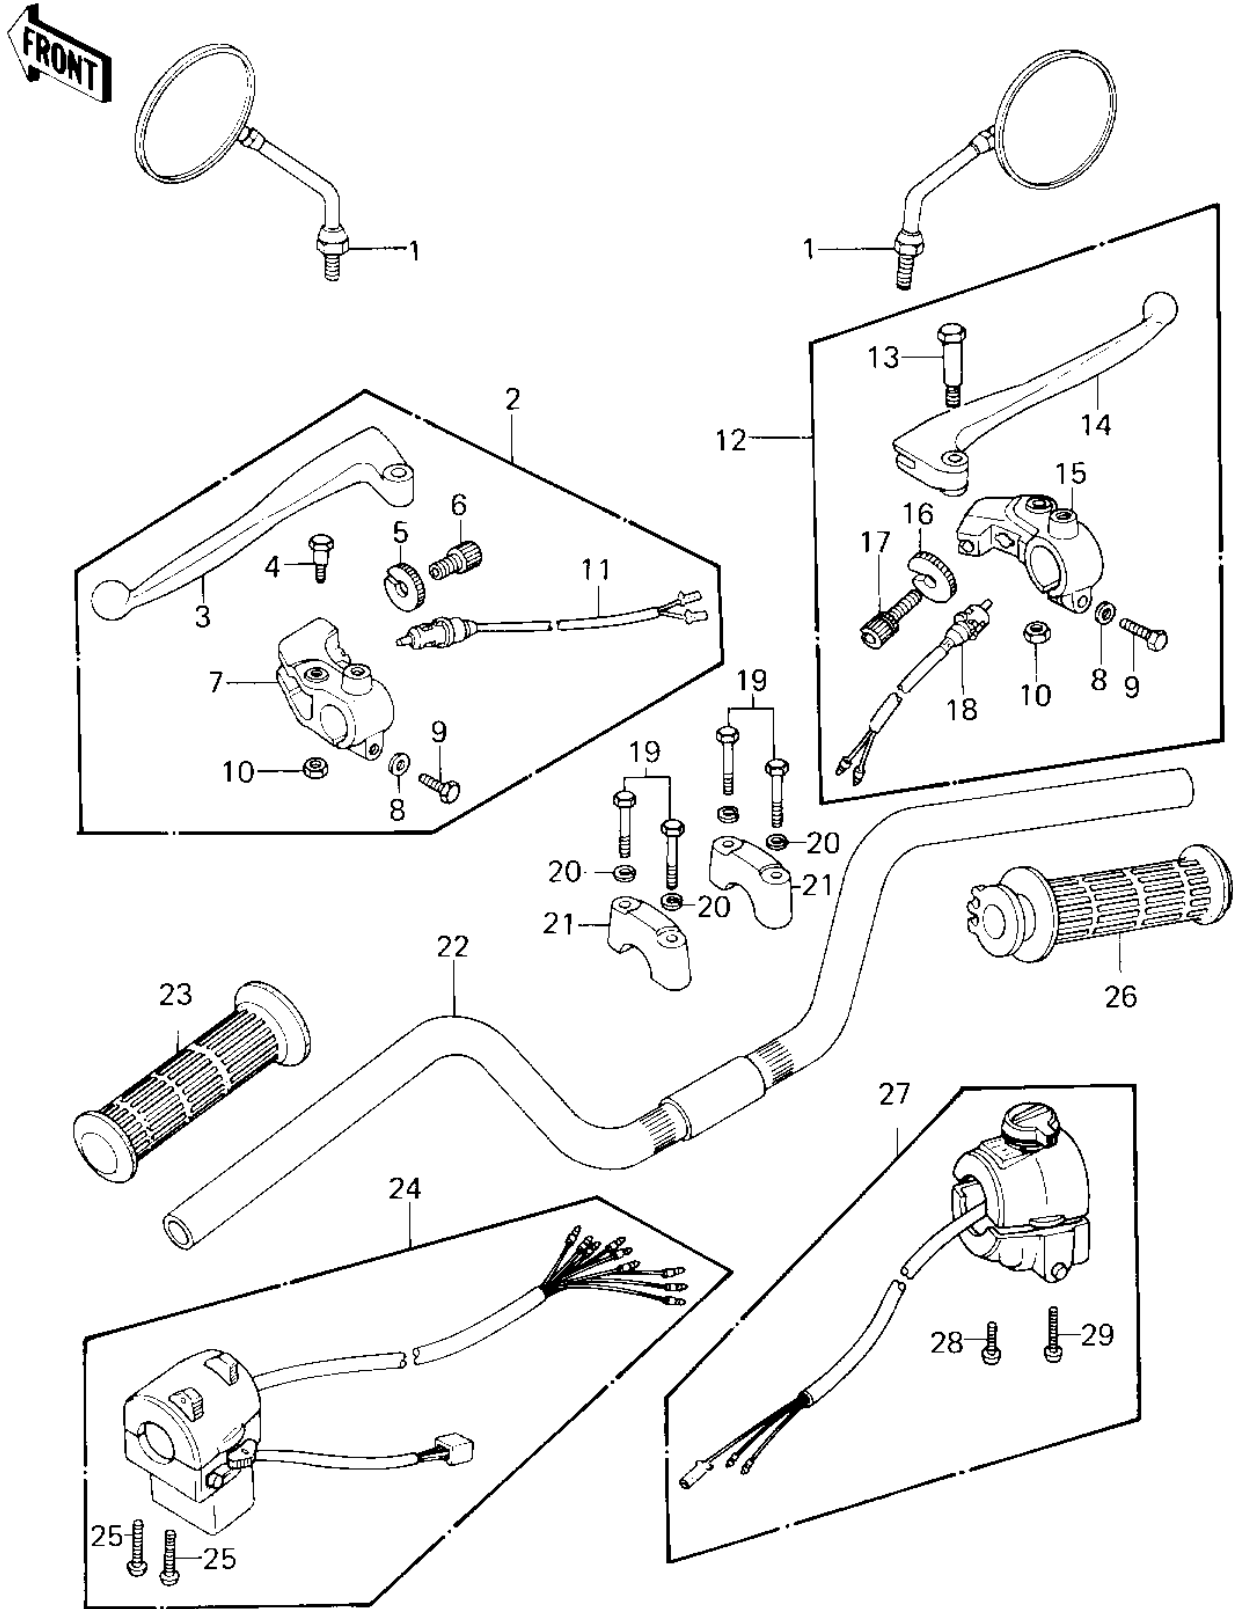

# 1980 Z1R PARTS DIAGRAM

HANDLEBAR ('80 D3)

# 1980 Z1R PARTS LIST

## HANDLEBAR ('80 D3)

ITEM NAME	PART NUMBER	QUANTITY
REAR VIEW MIRROR ASS (Ref # 1)	56001-1032	2
LEVER ASSY,CLUTCH (Ref # 2)	46076-054	1
LEVER,CLUTCH (Ref # 3)	46092-023	1
BOLT,HEX HEAD (Ref # 4)	92007-047	1
NUT,CABLE ADJUST NUT (Ref # 5)	46056-007	1
SCREW CABLE ADJUST (Ref # 6)	46055-003	1
HOLDER,CLUTCH LEVER (Ref # 7)	46094-019	1
WASHER PLAIN 6MM (Ref # 8)	410B0600	2
BOLT HEX HEAD 6X25 (Ref # 9)	110N0625	2
NUT (Ref # 10)	92019-008	2
SWITCH,CLUTCH (Ref # 11)	27043-002	1
LEVER ASSY,CLUTCH (Ref # 12)	46076-1002	1
BOLT,CLUTCH LEVER FI (Ref # 13)	92001-1075	1
LEVER,FRONT BRAKE (Ref # 14)	46092-1003	1
HOLDER,CLUTCH LEVER (Ref # 15)	13091-1010	1
NUT-LOCK (Ref # 16)	46056-005	1
SCREW,CABLE ADJUST (Ref # 17)	92009-1023	1
SWITCH-FR. BRAKE LAM (Ref # 18)	27021-004	1
BOLT 8X38 (Ref # 19)	92001-1405	4
WASHER SPRING 8MM (Ref # 20)	461F0800	4
HOLDER-HANDLEBAR (Ref # 21)	46012-008	2
HANDLEBAR (Ref # 22)	46003-1027	1
RUBBER,L.H.GRIP (Ref # 23)	46075-1001	1
HOUSING ASSY,L.H (Ref # 24)	46091-1029	1
SCREW-PAN-CROS,5X25 (Ref # 25)	220B0525	2
GRIP ASSY,THROTTLE (Ref # 26)	46019-1004	1
HOUSING ASSY,R.H (Ref # 27)	46091-1050	1
SCREW PAN HEAD 5X30 (Ref # 28)	220B0530	1
SCREW-PAN-CROS (Ref # 29)	220B0540	1