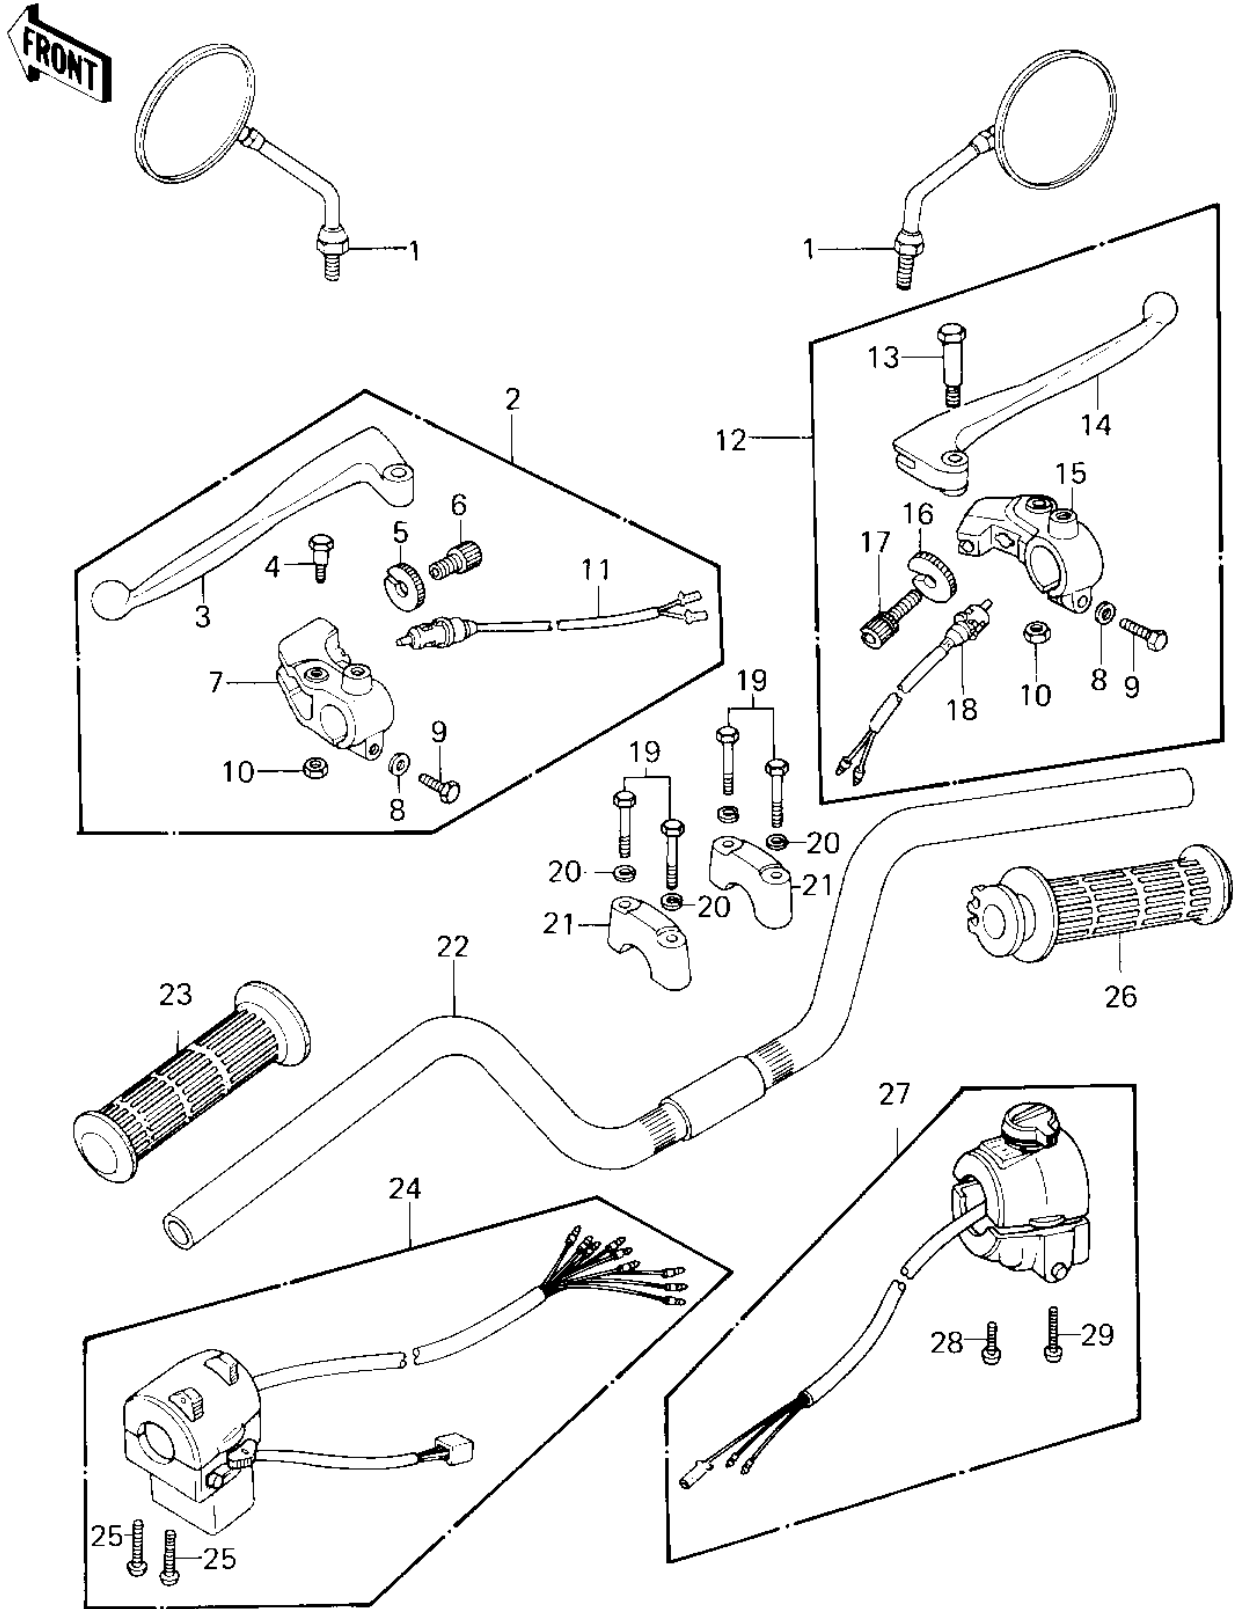

1980 Z1R PARTS DIAGRAM

HANDLEBAR ('80 D3)

1980 Z1R PARTS LIST

HANDLEBAR ('80 D3)

ITEM NAME	PART NUMBER	QUANTITY
REAR VIEW MIRROR ASS (Ref # 1)	56001-1032	2
LEVER ASSY,CLUTCH (Ref # 2)	46076-054	1
LEVER,CLUTCH (Ref # 3)	46092-023	1
BOLT,HEX HEAD (Ref # 4)	92007-047	1
NUT,CABLE ADJUST NUT (Ref # 5)	46056-007	1
SCREW CABLE ADJUST (Ref # 6)	46055-003	1
HOLDER,CLUTCH LEVER (Ref # 7)	46094-019	1
WASHER PLAIN 6MM (Ref # 8)	410B0600	2
BOLT HEX HEAD 6X25 (Ref # 9)	110N0625	2
NUT (Ref # 10)	92019-008	2
SWITCH,CLUTCH (Ref # 11)	27043-002	1
LEVER ASSY,CLUTCH (Ref # 12)	46076-1002	1
BOLT,CLUTCH LEVER FI (Ref # 13)	92001-1075	1
LEVER,FRONT BRAKE (Ref # 14)	46092-1003	1
HOLDER,CLUTCH LEVER (Ref # 15)	13091-1010	1
NUT-LOCK (Ref # 16)	46056-005	1
SCREW,CABLE ADJUST (Ref # 17)	92009-1023	1
SWITCH-FR. BRAKE LAM (Ref # 18)	27021-004	1
BOLT 8X38 (Ref # 19)	92001-1405	4
WASHER SPRING 8MM (Ref # 20)	461F0800	4
HOLDER-HANDLEBAR (Ref # 21)	46012-008	2
HANDLEBAR (Ref # 22)	46003-1027	1
RUBBER,L.H.GRIP (Ref # 23)	46075-1001	1
HOUSING ASSY,L.H (Ref # 24)	46091-1029	1
SCREW-PAN-CROS,5X25 (Ref # 25)	220B0525	2
GRIP ASSY,THROTTLE (Ref # 26)	46019-1004	1
HOUSING ASSY,R.H (Ref # 27)	46091-1050	1
SCREW PAN HEAD 5X30 (Ref # 28)	220B0530	1
SCREW-PAN-CROS (Ref # 29)	220B0540	1