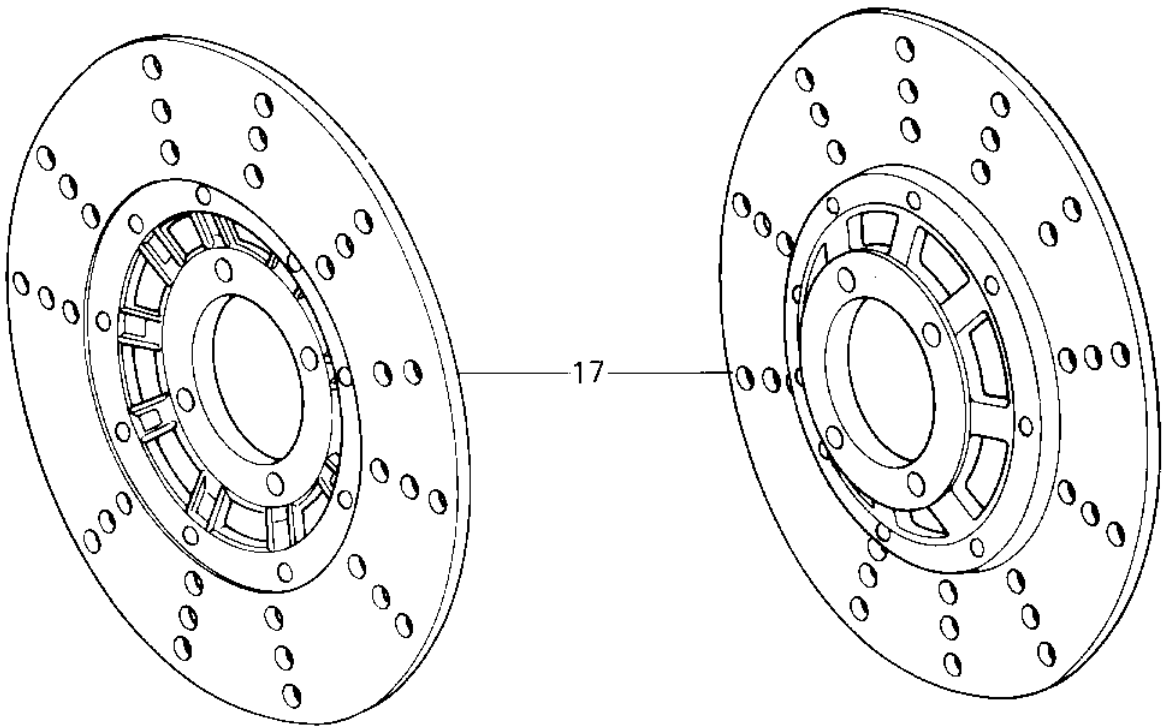

1980 Z1R PARTS DIAGRAM

FRONT BRAKE ('80 D3)

1980 Z1R PARTS LIST

FRONT BRAKE ('80 D3)

ITEM NAME	PART NUMBER	QUANTITY
CALIPER ASSY,L.H, (Ref # 1)	43041-1024	1
BOLT (Ref # 2)	43045-006	4
BLEEDER SET (Ref # 3)	43085-001	2
NUT 10MM (Ref # 4)	315B1000	4
WASHER SPRING 6MM (Ref # 5)	461F0600	2
SCREW PAN HEAD 6X12 (Ref # 6)	220B0612	2
RING,PISTON SEAL (Ref # 7)	43049-002	2
PISTON,BRAKE,42M/M (Ref # 8)	43020-1012	2
DUST SEALD,RUBBER (Ref # 9)	43054-003	2
PAD SET (Ref # 10)	43082-1001	2
DUST SHILD,SHAFT (Ref # 11)	43052-005	8
"O" RING (Ref # 12)	43053-006	8
PLUG (Ref # 13)	43088-002	4
SPACER (Ref # 14)	43040-004	2
BOLT,HEX HEAD,10X38 (Ref # 15)	92001-1293	4
CALIPER ASSY,R.H (Ref # 16)	43041-1025	1
DISC PLATE,FRONT BRA (Ref # 17)	41080-1022	2