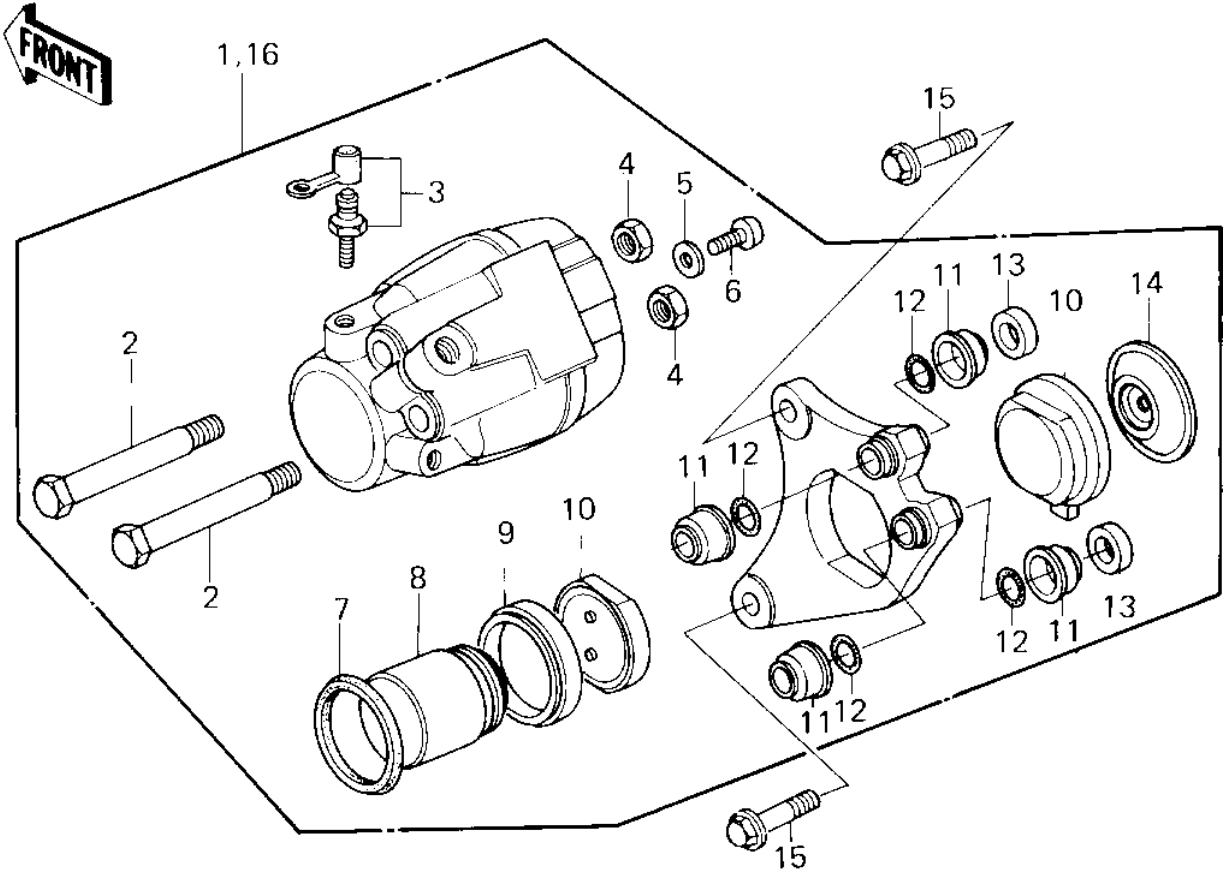

1980 Z1R PARTS DIAGRAM

FRONT BRAKE ('80 D3)

1980 Z1R PARTS LIST

FRONT BRAKE ('80 D3)

ITEM NAME	PART NUMBER	QUANTITY
CALIPER ASSY,L.H, (Ref # 1)	43041-1024	1
BOLT (Ref # 2)	43045-006	4
BLEEDER SET (Ref # 3)	43085-001	2
NUT 10MM (Ref # 4)	315B1000	4
WASHER SPRING 6MM (Ref # 5)	461F0600	2
SCREW PAN HEAD 6X12 (Ref # 6)	220B0612	2
RING,PISTON SEAL (Ref # 7)	43049-002	2
PISTON,BRAKE,42M/M (Ref # 8)	43020-1012	2
DUST SEALD,RUBBER (Ref # 9)	43054-003	2
PAD SET (Ref # 10)	43082-1001	2
DUST SHILD,SHAFT (Ref # 11)	43052-005	8
"O" RING (Ref # 12)	43053-006	8
PLUG (Ref # 13)	43088-002	4
SPACER (Ref # 14)	43040-004	2
BOLT,HEX HEAD,10X38 (Ref # 15)	92001-1293	4
CALIPER ASSY,R.H (Ref # 16)	43041-1025	1
DISC PLATE,FRONT BRA (Ref # 17)	41080-1022	2