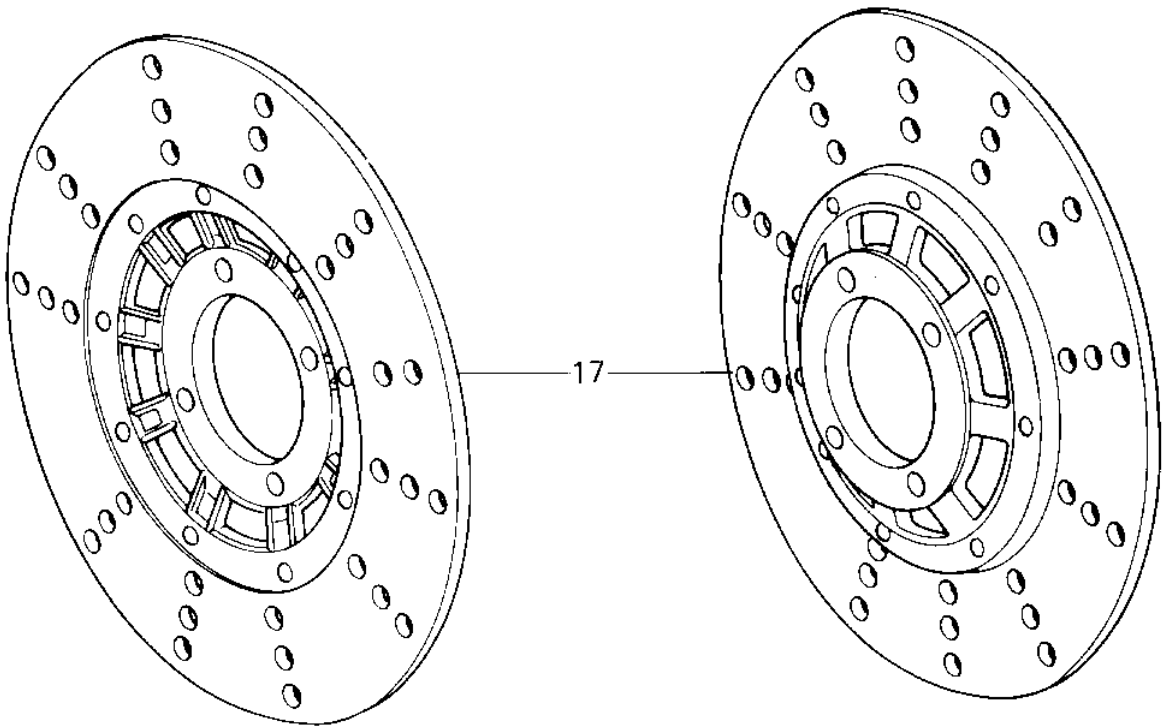

# 1980 Z1R PARTS DIAGRAM

FRONT BRAKE ('80 D3)

# 1980 Z1R PARTS LIST

## FRONT BRAKE ('80 D3)

ITEM NAME	PART NUMBER	QUANTITY
CALIPER ASSY,L.H, (Ref # 1)	43041-1024	1
BOLT (Ref # 2)	43045-006	4
BLEEDER SET (Ref # 3)	43085-001	2
NUT 10MM (Ref # 4)	315B1000	4
WASHER SPRING 6MM (Ref # 5)	461F0600	2
SCREW PAN HEAD 6X12 (Ref # 6)	220B0612	2
RING,PISTON SEAL (Ref # 7)	43049-002	2
PISTON,BRAKE,42M/M (Ref # 8)	43020-1012	2
DUST SEALD,RUBBER (Ref # 9)	43054-003	2
PAD SET (Ref # 10)	43082-1001	2
DUST SHILD,SHAFT (Ref # 11)	43052-005	8
"O" RING (Ref # 12)	43053-006	8
PLUG (Ref # 13)	43088-002	4
SPACER (Ref # 14)	43040-004	2
BOLT,HEX HEAD,10X38 (Ref # 15)	92001-1293	4
CALIPER ASSY,R.H (Ref # 16)	43041-1025	1
DISC PLATE,FRONT BRA (Ref # 17)	41080-1022	2