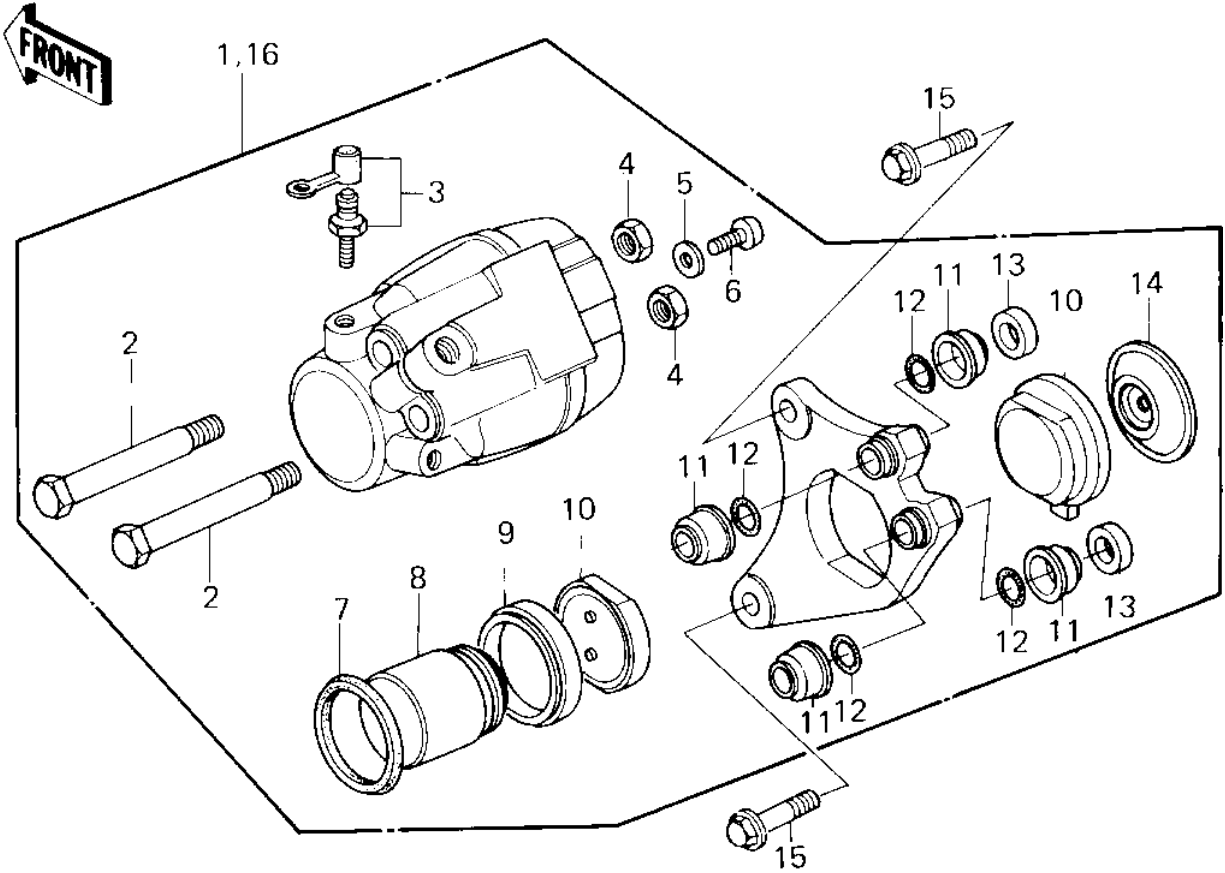

# 1980 Z1R PARTS DIAGRAM

FRONT BRAKE ('80 D3)

# 1980 Z1R PARTS LIST

## FRONT BRAKE ('80 D3)

ITEM NAME	PART NUMBER	QUANTITY
CALIPER ASSY,L.H, (Ref # 1)	43041-1024	1
BOLT (Ref # 2)	43045-006	4
BLEEDER SET (Ref # 3)	43085-001	2
NUT 10MM (Ref # 4)	315B1000	4
WASHER SPRING 6MM (Ref # 5)	461F0600	2
SCREW PAN HEAD 6X12 (Ref # 6)	220B0612	2
RING,PISTON SEAL (Ref # 7)	43049-002	2
PISTON,BRAKE,42M/M (Ref # 8)	43020-1012	2
DUST SEALD,RUBBER (Ref # 9)	43054-003	2
PAD SET (Ref # 10)	43082-1001	2
DUST SHILD,SHAFT (Ref # 11)	43052-005	8
"O" RING (Ref # 12)	43053-006	8
PLUG (Ref # 13)	43088-002	4
SPACER (Ref # 14)	43040-004	2
BOLT,HEX HEAD,10X38 (Ref # 15)	92001-1293	4
CALIPER ASSY,R.H (Ref # 16)	43041-1025	1
DISC PLATE,FRONT BRA (Ref # 17)	41080-1022	2