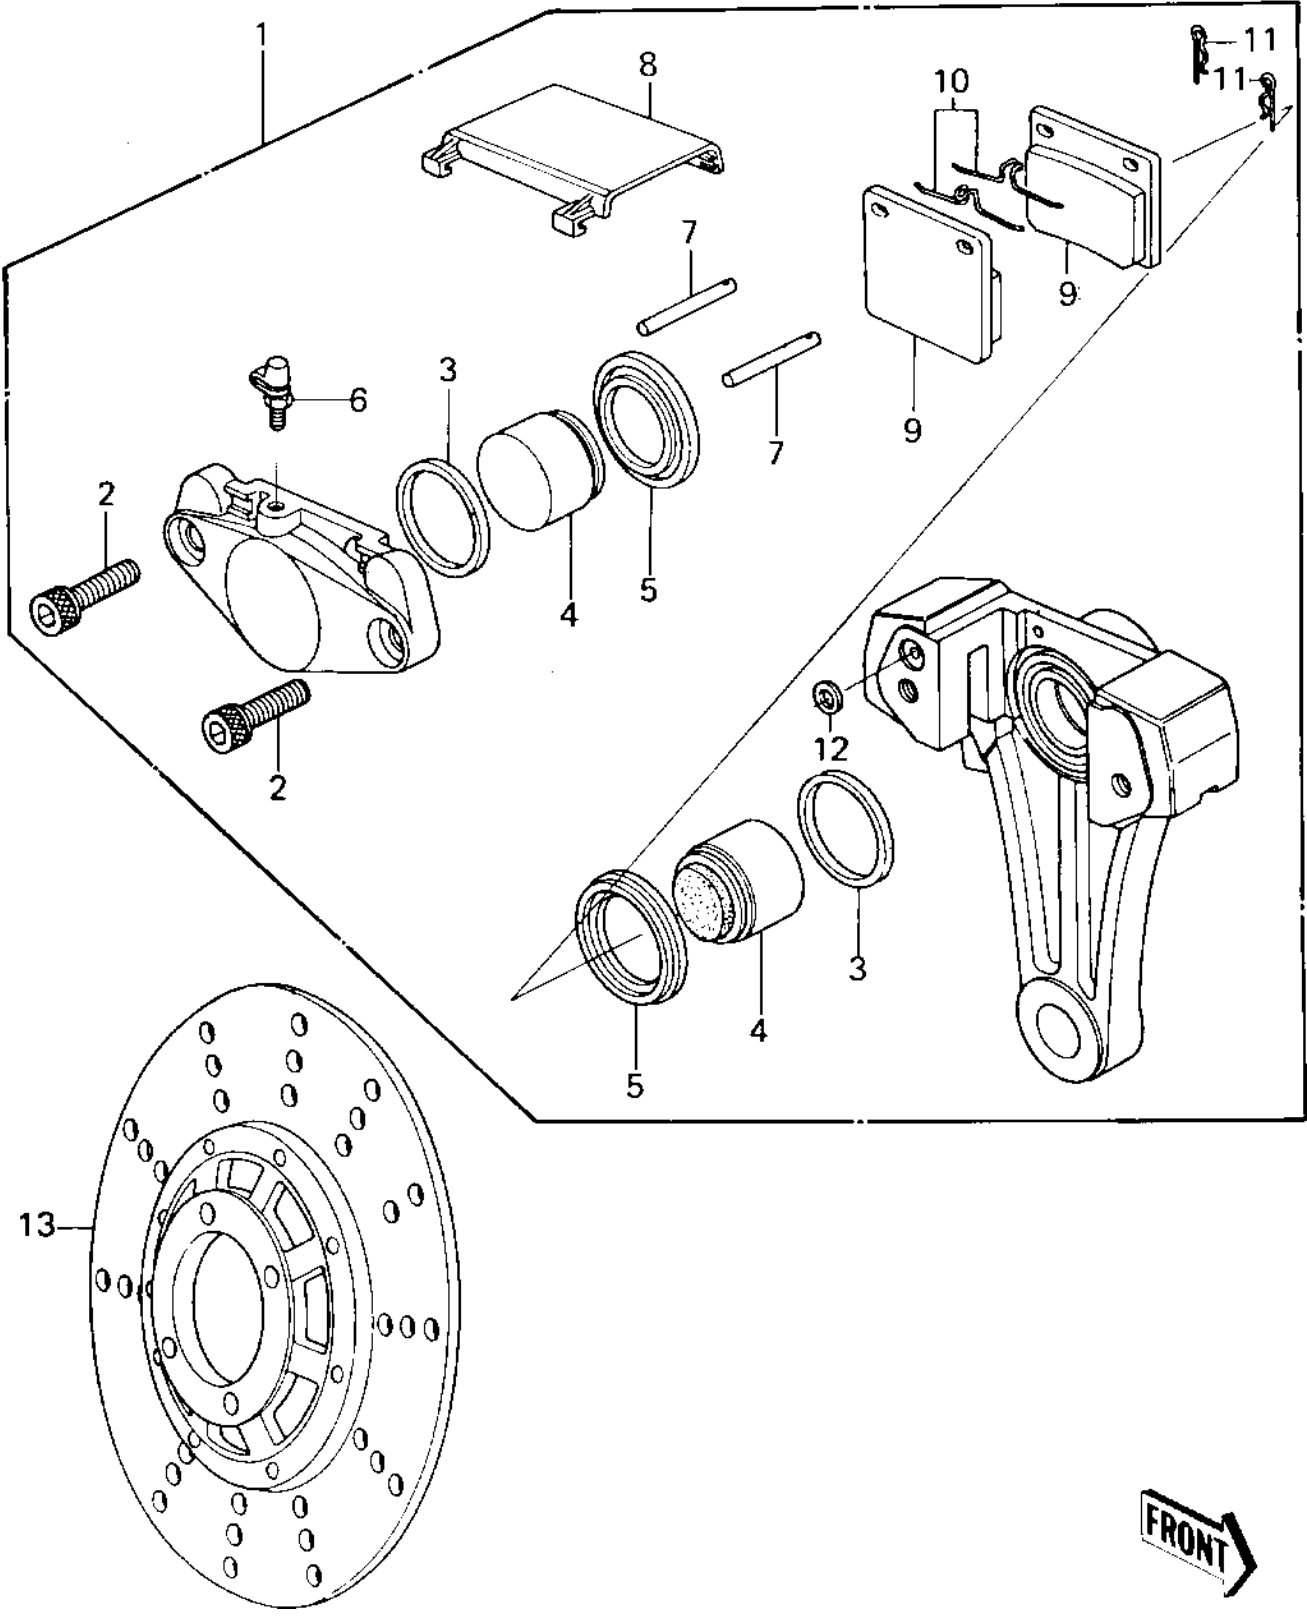

# 1980 Z1R PARTS DIAGRAM

REAR BRAKE ('80 D3)

# 1980 Z1R PARTS LIST

## REAR BRAKE ('80 D3)

ITEM NAME	PART NUMBER	QUANTITY
CALIPER ASSY,REAR (Ref # 1)	43041-1013	1
BOLT,REAR CALIPER (Ref # 2)	43033-005	2
RING,PISTON SEAL (Ref # 3)	43049-002	2
PISTON,BRAKE (Ref # 4)	43020-1011	2
DUST SEAL,PISTON (Ref # 5)	43054-004	2
BLEEDER SET (Ref # 6)	43085-001	1
PIN (Ref # 7)	43045-007	2
CAP (Ref # 8)	43024-004	1
PAD SET (Ref # 9)	43082-1002	1
SPRING (Ref # 10)	43086-002	2
CLIP (Ref # 11)	43084-003	2
RING,SEAL (Ref # 12)	43053-008	1
DISC PLATE, RR BRAKE (Ref # 13)	41080-1023	1