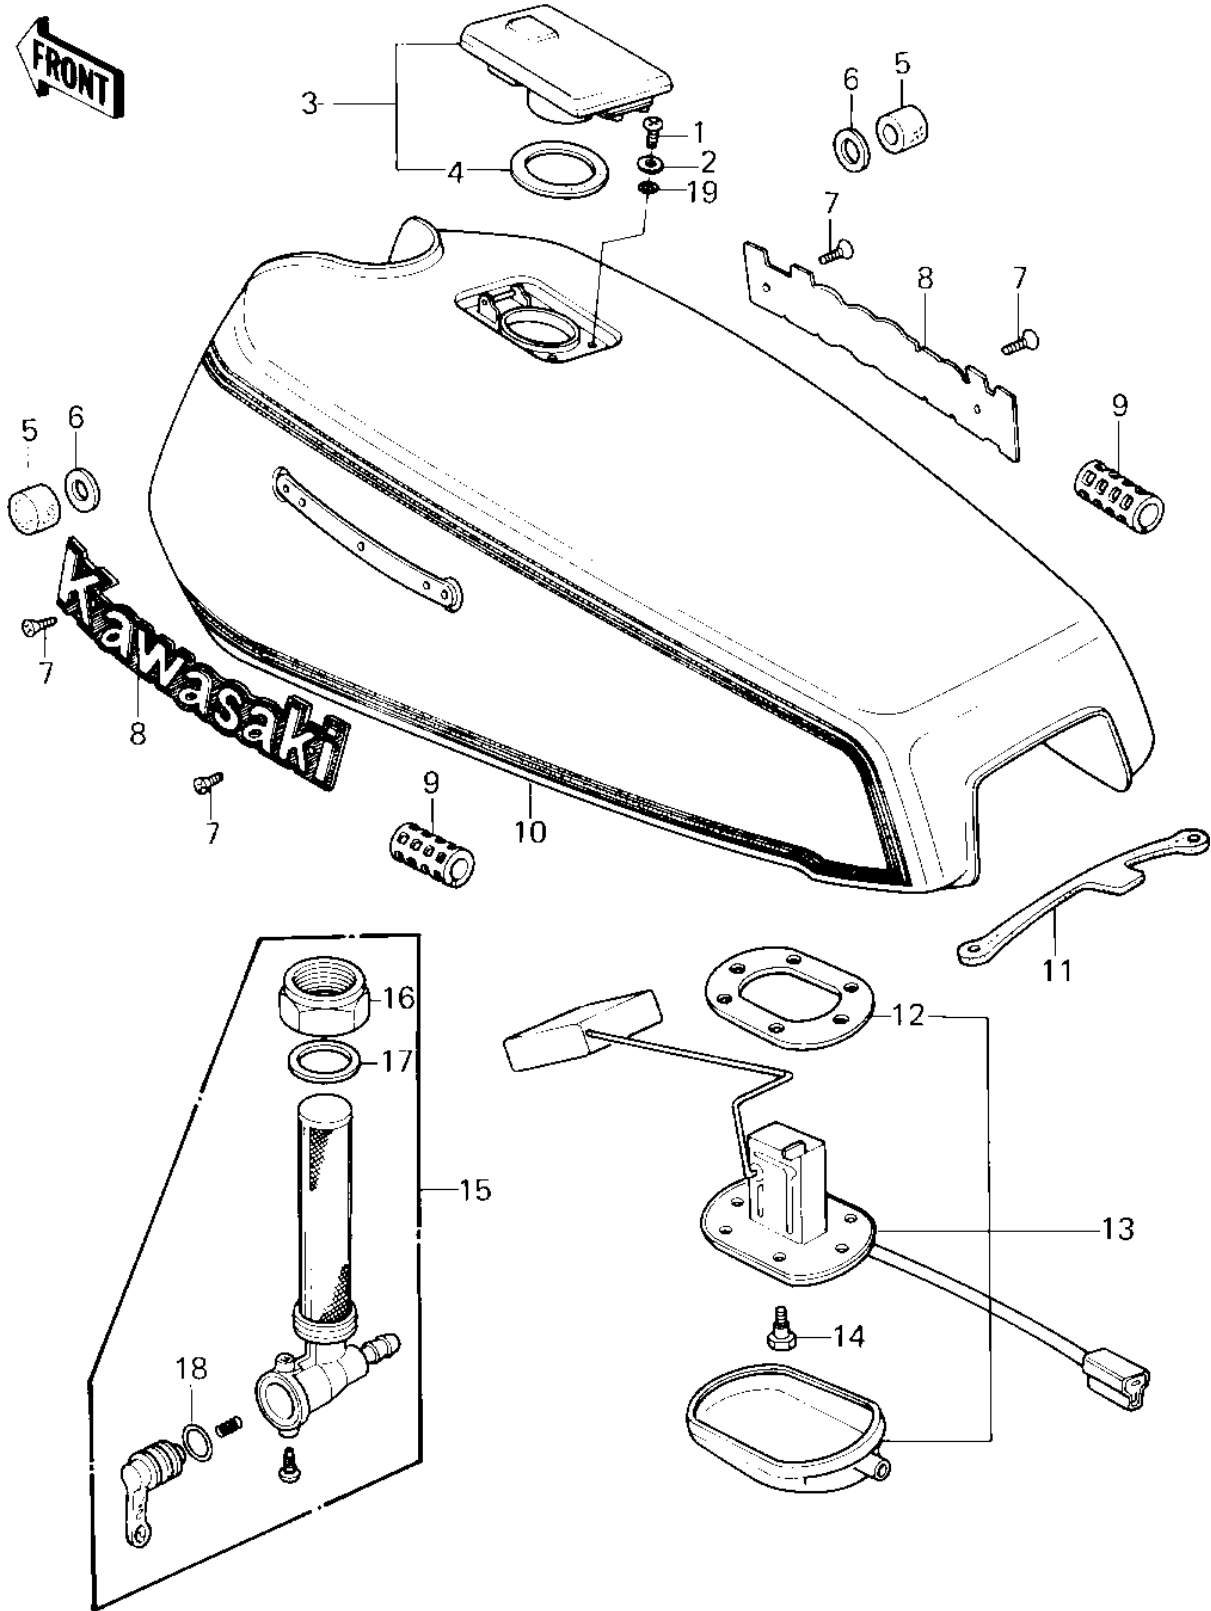

# 1980 Z1R PARTS DIAGRAM

FUEL TANK ('80 D3)

# 1980 Z1R PARTS LIST

## FUEL TANK ('80 D3)

ITEM NAME	PART NUMBER	QUANTITY
SCREW PAN HEAD 5X10 (Ref # 1)	220B0510	2
WASHER,PLAIN (Ref # 2)	92022-1038	2
CAP ASSY,FUEL TANK (Ref # 3)	51048-1008	1
GASKET,FUEL TANK CAP (Ref # 4)	11009-1036	1
DAMPER RUBBER,FL TAN (Ref # 5)	92075-125	2
WASHER-PL-10.5X26X2. (Ref # 6)	92022-044	2
SCREW-CSK-CROS (Ref # 7)	221C0306	4
EMBLEM,FUEL TANK (Ref # 8)	56014-1037	2
DAMPER RUBBER (Ref # 9)	92075-084	2
TANK-FUEL,EBONY (Ref # 10)	51001-1027-8G	1
BAND,FUEL TANK (Ref # 11)	92072-042	1
GASKET (Ref # 12)	11009-1037	1
GAGE,FUEL (Ref # 13)	52005-1011	1
BOLT,FUEL GAUGE FIT (Ref # 14)	92001-1069	6
TAP ASSY,FUEL (Ref # 15)	51023-1007	1
FUEL COCK JOINT NUT (Ref # 16)	51035-009	1
GASKET-FUEL COCK JNT (Ref # 17)	92065-081	1
"O" RING, 10MM (Ref # 18)	670B2010	1
"O" RING (Ref # 19)	92055-1023	2