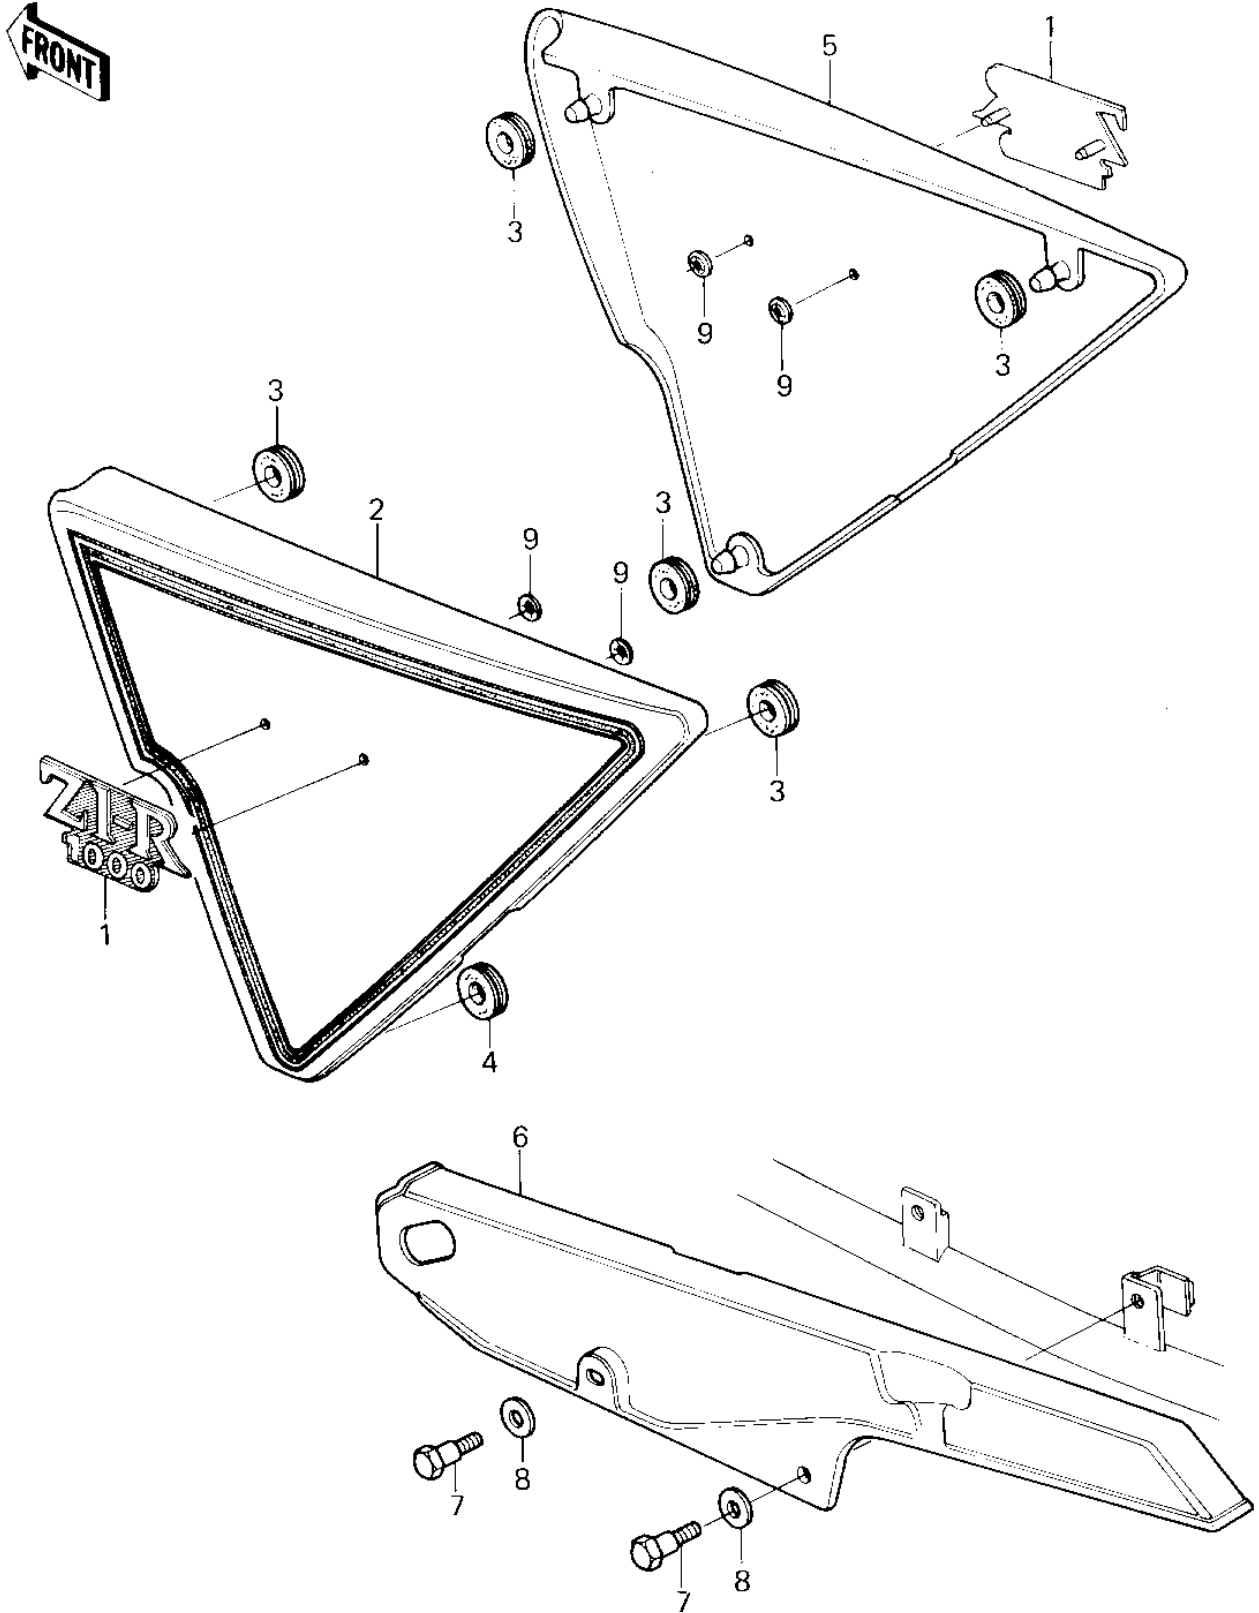

# 1980 Z1R PARTS DIAGRAM

SIDE COVERS/CHAIN COVER (80 D3)

## 1980 Z1R PARTS LIST

### SIDE COVERS/CHAIN COVER ('80 D3)

ITEM NAME	PART NUMBER	QUANTITY
EMBLEM,SIDE COVER (Ref # 1)	56018-1029	2
COVER,L.H SIDE,EBONY (Ref # 2)	36001-1038-8G	1
GROMMET (Ref # 3)	92071-056	5
GROMMET,SIDE COVER (Ref # 4)	92071-064	1
COVER,R.H SIDE,EBONY (Ref # 5)	36001-1039-8G	1
CASE-CHAIN (Ref # 6)	36014-1004	1
BOLT,HEAX HEAD,6X14 (Ref # 7)	92001-115	2
WASHER,8.5X20X1.6 (Ref # 8)	92022-1561	2
NUT,LOCK,3MM (Ref # 9)	92018-005	4