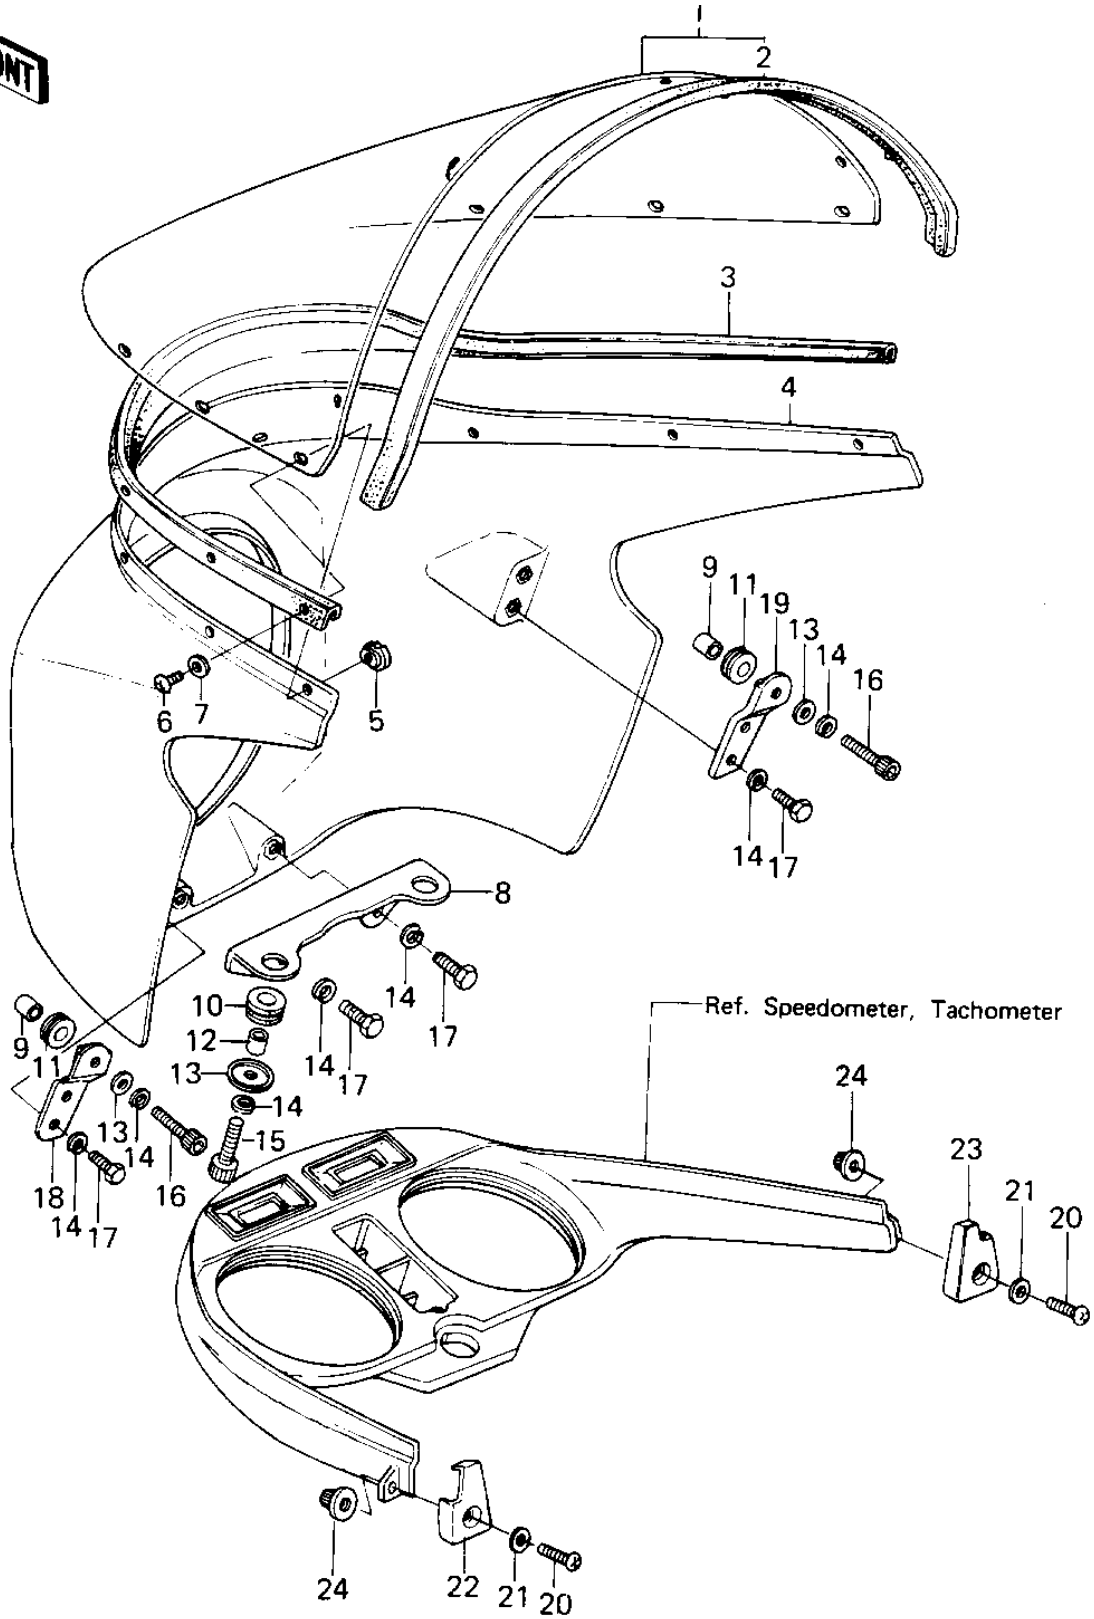

1980 Z1R PARTS DIAGRAM

FAIRING ('80 D3)

1980 Z1R PARTS LIST

FAIRING ('80 D3)

ITEM NAME	PART NUMBER	QUANTITY
WINDSHIELD (Ref # 1)	39155-1001	1
TRIM (Ref # 2)	53044-1003	1
TRIM (Ref # 3)	53044-1002	1
COWLING,EBONY (Ref # 4)	55028-1001-8G	1
NUT,5M/M (Ref # 5)	92015-1025	8
SCREW-PAN-CROS,5X12, (Ref # 6)	220C0512	8
WASHER,PLAIN (Ref # 7)	92022-1038	8
BRACKET,LOWER (Ref # 8)	11034-1124	1
COLLAR (Ref # 9)	92027-241	2
GROMMET (Ref # 10)	92071-1011	2
GROMMET (Ref # 11)	92071-1010	2
COLLAR 6.8X10X10.5 (Ref # 12)	92027-120	2
WASHER,PLAIN,6MM (Ref # 13)	92022-286	4
WASHER SPRING 6MM (Ref # 14)	461F0600	10
BOLT,6X20 (Ref # 15)	120P0620	2
BOLT,6X25 (Ref # 16)	120P0625	2
BOLT-UPSET 6X14 (Ref # 17)	112B0614	6
BRACKET,L.H.UPPER (Ref # 18)	11034-1122	1
BRACKET,R.H.UPPER (Ref # 19)	11034-1123	1
SCREW PAN HEAD 5X12 (Ref # 20)	220B0512	2
WASHER PLAIN 5MM (Ref # 21)	410B0500	2
CAP,L.H. (Ref # 22)	11012-1025	1
CAP,R.H. (Ref # 23)	11012-1026	1
NUT,5M/M (Ref # 24)	92015-1025	2