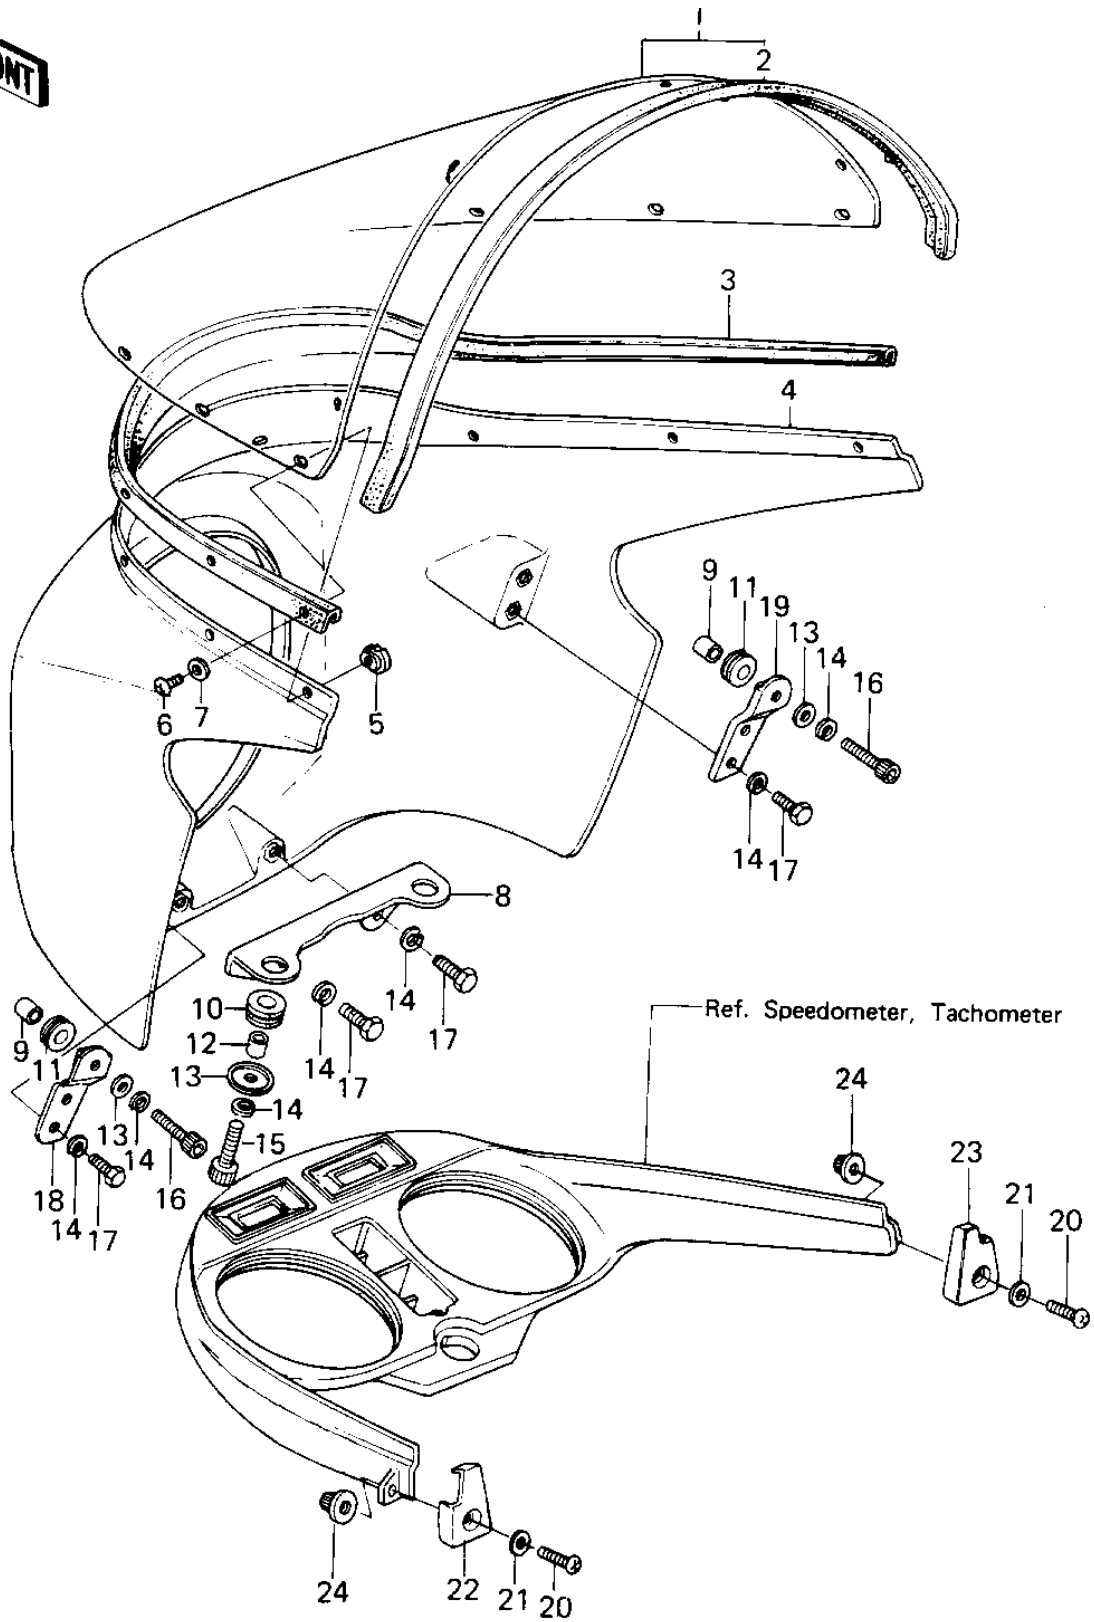

1980 Z1R PARTS DIAGRAM

FAIRING ('80 D3)

1980 Z1R PARTS LIST

FAIRING ('80 D3)

ITEM NAME	PART NUMBER	QUANTITY
WINDSHIELD (Ref # 1)	39155-1001	1
TRIM (Ref # 2)	53044-1003	1
TRIM (Ref # 3)	53044-1002	1
COWLING,EBONY (Ref # 4)	55028-1001-8G	1
NUT,5M/M (Ref # 5)	92015-1025	8
SCREW-PAN-CROS,5X12, (Ref # 6)	220C0512	8
WASHER,PLAIN (Ref # 7)	92022-1038	8
BRACKET,LOWER (Ref # 8)	11034-1124	1
COLLAR (Ref # 9)	92027-241	2
GROMMET (Ref # 10)	92071-1011	2
GROMMET (Ref # 11)	92071-1010	2
COLLAR 6.8X10X10.5 (Ref # 12)	92027-120	2
WASHER,PLAIN,6MM (Ref # 13)	92022-286	4
WASHER SPRING 6MM (Ref # 14)	461F0600	10
BOLT,6X20 (Ref # 15)	120P0620	2
BOLT,6X25 (Ref # 16)	120P0625	2
BOLT-UPSET 6X14 (Ref # 17)	112B0614	6
BRACKET,L.H.UPPER (Ref # 18)	11034-1122	1
BRACKET,R.H.UPPER (Ref # 19)	11034-1123	1
SCREW PAN HEAD 5X12 (Ref # 20)	220B0512	2
WASHER PLAIN 5MM (Ref # 21)	410B0500	2
CAP,L.H. (Ref # 22)	11012-1025	1
CAP,R.H. (Ref # 23)	11012-1026	1
NUT,5M/M (Ref # 24)	92015-1025	2