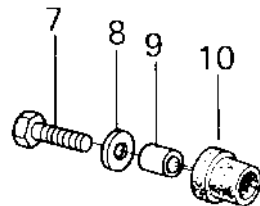

1980 Z1R PARTS DIAGRAM

TAILLIGHT ('80 D3)

1980 Z1R PARTS LIST

TAILLIGHT ('80 D3)

ITEM NAME	PART NUMBER	QUANTITY
BOLT-UPSET,6X20 (Ref # 1)	112G0620	3
WASHER 6.5X20X1.6T (Ref # 2)	92022-125	3
DAMPER RUBBER (Ref # 3)	92075-112	3
COLLAR 6.8X10X10.5 (Ref # 4)	92027-120	3
GROMMET HARNESS 10MM (Ref # 5)	92071-019	1
TAIL LAMP UNIT (Ref # 6)	23025-064	1
BOLT 6X22 (Ref # 7)	112B0622	2
WASHER 6.5X20X1.6T (Ref # 8)	92022-125	2
COLLAR 6.8X10X14.5 (Ref # 9)	92027-156	2
DAMPER RUBBER (Ref # 10)	92075-1092	2
DAMPER RUBBER,TAIL (Ref # 11)	92075-1103	1
BRACKET,TAIL LAMP (Ref # 12)	23036-1011	1
CASE,TAIL LIGHT (Ref # 13)	23027-041	1
BULB,12V 32/3CP (Ref # 14)	92069-059	1
GASKET,TAIL LENS (Ref # 15)	23028-021	1
LENS,TAIL LAMP (Ref # 16)	23026-034	1
SCREW-PAN-CROS (Ref # 17)	220R0460	2