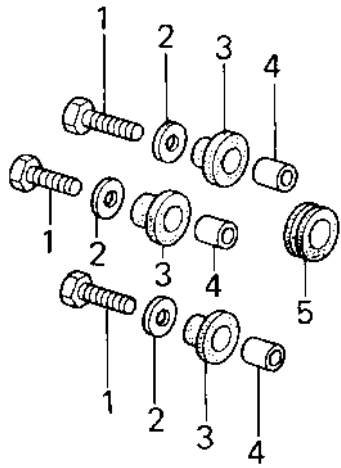

1980 Z1R PARTS DIAGRAM

TAILLIGHT ('80 D3)

1980 Z1R PARTS LIST

TAILLIGHT ('80 D3)

ITEM NAME	PART NUMBER	QUANTITY
BOLT-UPSET,6X20 (Ref # 1)	112G0620	3
WASHER 6.5X20X1.6T (Ref # 2)	92022-125	3
DAMPER RUBBER (Ref # 3)	92075-112	3
COLLAR 6.8X10X10.5 (Ref # 4)	92027-120	3
GROMMET HARNESS 10MM (Ref # 5)	92071-019	1
TAIL LAMP UNIT (Ref # 6)	23025-064	1
BOLT 6X22 (Ref # 7)	112B0622	2
WASHER 6.5X20X1.6T (Ref # 8)	92022-125	2
COLLAR 6.8X10X14.5 (Ref # 9)	92027-156	2
DAMPER RUBBER (Ref # 10)	92075-1092	2
DAMPER RUBBER,TAIL (Ref # 11)	92075-1103	1
BRACKET,TAIL LAMP (Ref # 12)	23036-1011	1
CASE,TAIL LIGHT (Ref # 13)	23027-041	1
BULB,12V 32/3CP (Ref # 14)	92069-059	1
GASKET,TAIL LENS (Ref # 15)	23028-021	1
LENS,TAIL LAMP (Ref # 16)	23026-034	1
SCREW-PAN-CROS (Ref # 17)	220R0460	2