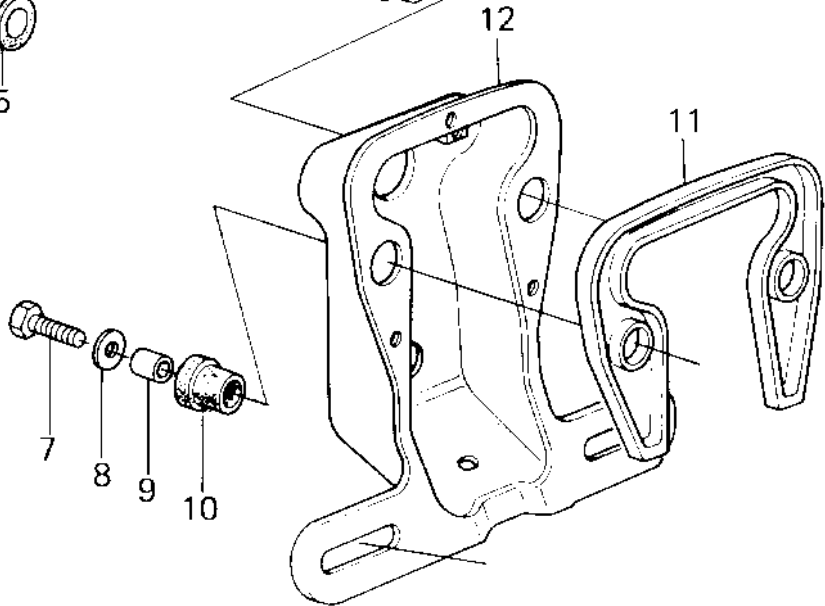

1980 Z1R PARTS DIAGRAM

TAILLIGHT ('80 D3)

1980 Z1R PARTS LIST

TAILLIGHT ('80 D3)

ITEM NAME	PART NUMBER	QUANTITY
BOLT-UPSET,6X20 (Ref # 1)	112G0620	3
WASHER 6.5X20X1.6T (Ref # 2)	92022-125	3
DAMPER RUBBER (Ref # 3)	92075-112	3
COLLAR 6.8X10X10.5 (Ref # 4)	92027-120	3
GROMMET HARNESS 10MM (Ref # 5)	92071-019	1
TAIL LAMP UNIT (Ref # 6)	23025-064	1
BOLT 6X22 (Ref # 7)	112B0622	2
WASHER 6.5X20X1.6T (Ref # 8)	92022-125	2
COLLAR 6.8X10X14.5 (Ref # 9)	92027-156	2
DAMPER RUBBER (Ref # 10)	92075-1092	2
DAMPER RUBBER,TAIL (Ref # 11)	92075-1103	1
BRACKET,TAIL LAMP (Ref # 12)	23036-1011	1
CASE,TAIL LIGHT (Ref # 13)	23027-041	1
BULB,12V 32/3CP (Ref # 14)	92069-059	1
GASKET,TAIL LENS (Ref # 15)	23028-021	1
LENS,TAIL LAMP (Ref # 16)	23026-034	1
SCREW-PAN-CROS (Ref # 17)	220R0460	2