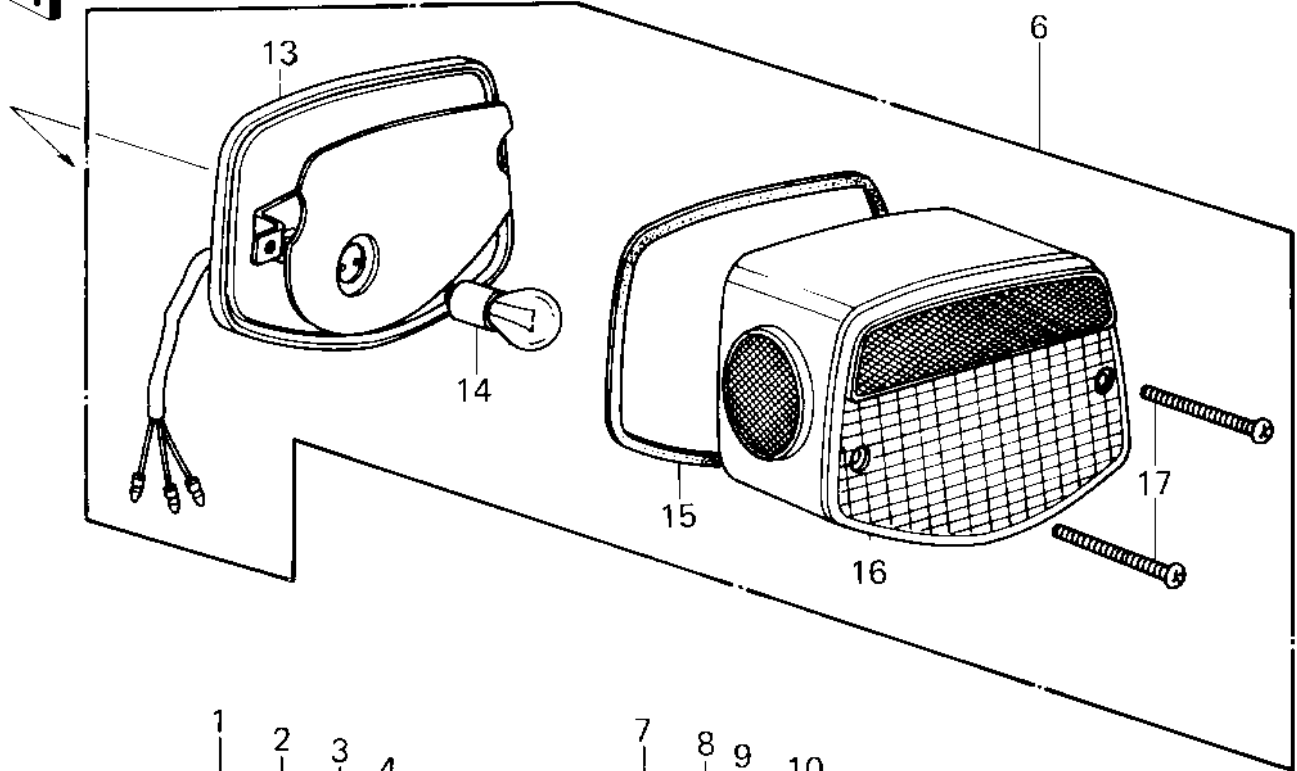

1980 Z1R PARTS DIAGRAM

TAILLIGHT ('80 D3)

1980 Z1R PARTS LIST

TAILLIGHT ('80 D3)

ITEM NAME	PART NUMBER	QUANTITY
BOLT-UPSET,6X20 (Ref # 1)	112G0620	3
WASHER 6.5X20X1.6T (Ref # 2)	92022-125	3
DAMPER RUBBER (Ref # 3)	92075-112	3
COLLAR 6.8X10X10.5 (Ref # 4)	92027-120	3
GROMMET HARNESS 10MM (Ref # 5)	92071-019	1
TAIL LAMP UNIT (Ref # 6)	23025-064	1
BOLT 6X22 (Ref # 7)	112B0622	2
WASHER 6.5X20X1.6T (Ref # 8)	92022-125	2
COLLAR 6.8X10X14.5 (Ref # 9)	92027-156	2
DAMPER RUBBER (Ref # 10)	92075-1092	2
DAMPER RUBBER,TAIL (Ref # 11)	92075-1103	1
BRACKET,TAIL LAMP (Ref # 12)	23036-1011	1
CASE,TAIL LIGHT (Ref # 13)	23027-041	1
BULB,12V 32/3CP (Ref # 14)	92069-059	1
GASKET,TAIL LENS (Ref # 15)	23028-021	1
LENS,TAIL LAMP (Ref # 16)	23026-034	1
SCREW-PAN-CROS (Ref # 17)	220R0460	2