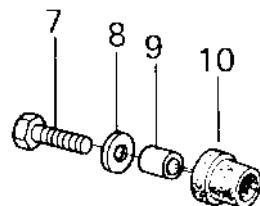

1980 Z1R PARTS DIAGRAM

TAILLIGHT ('80 D3)

1980 Z1R PARTS LIST

TAILLIGHT ('80 D3)

ITEM NAME	PART NUMBER	QUANTITY
BOLT-UPSET,6X20 (Ref # 1)	112G0620	3
WASHER 6.5X20X1.6T (Ref # 2)	92022-125	3
DAMPER RUBBER (Ref # 3)	92075-112	3
COLLAR 6.8X10X10.5 (Ref # 4)	92027-120	3
GROMMET HARNESS 10MM (Ref # 5)	92071-019	1
TAIL LAMP UNIT (Ref # 6)	23025-064	1
BOLT 6X22 (Ref # 7)	112B0622	2
WASHER 6.5X20X1.6T (Ref # 8)	92022-125	2
COLLAR 6.8X10X14.5 (Ref # 9)	92027-156	2
DAMPER RUBBER (Ref # 10)	92075-1092	2
DAMPER RUBBER,TAIL (Ref # 11)	92075-1103	1
BRACKET,TAIL LAMP (Ref # 12)	23036-1011	1
CASE,TAIL LIGHT (Ref # 13)	23027-041	1
BULB,12V 32/3CP (Ref # 14)	92069-059	1
GASKET,TAIL LENS (Ref # 15)	23028-021	1
LENS,TAIL LAMP (Ref # 16)	23026-034	1
SCREW-PAN-CROS (Ref # 17)	220R0460	2