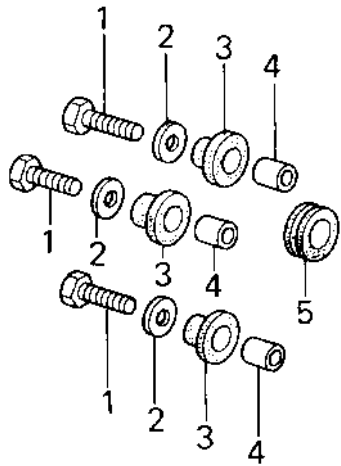

1980 Z1R PARTS DIAGRAM

TAILLIGHT ('80 D3)

1980 Z1R PARTS LIST

TAILLIGHT ('80 D3)

ITEM NAME	PART NUMBER	QUANTITY
BOLT-UPSET,6X20 (Ref # 1)	112G0620	3
WASHER 6.5X20X1.6T (Ref # 2)	92022-125	3
DAMPER RUBBER (Ref # 3)	92075-112	3
COLLAR 6.8X10X10.5 (Ref # 4)	92027-120	3
GROMMET HARNESS 10MM (Ref # 5)	92071-019	1
TAIL LAMP UNIT (Ref # 6)	23025-064	1
BOLT 6X22 (Ref # 7)	112B0622	2
WASHER 6.5X20X1.6T (Ref # 8)	92022-125	2
COLLAR 6.8X10X14.5 (Ref # 9)	92027-156	2
DAMPER RUBBER (Ref # 10)	92075-1092	2
DAMPER RUBBER,TAIL (Ref # 11)	92075-1103	1
BRACKET,TAIL LAMP (Ref # 12)	23036-1011	1
CASE,TAIL LIGHT (Ref # 13)	23027-041	1
BULB,12V 32/3CP (Ref # 14)	92069-059	1
GASKET,TAIL LENS (Ref # 15)	23028-021	1
LENS,TAIL LAMP (Ref # 16)	23026-034	1
SCREW-PAN-CROS (Ref # 17)	220R0460	2