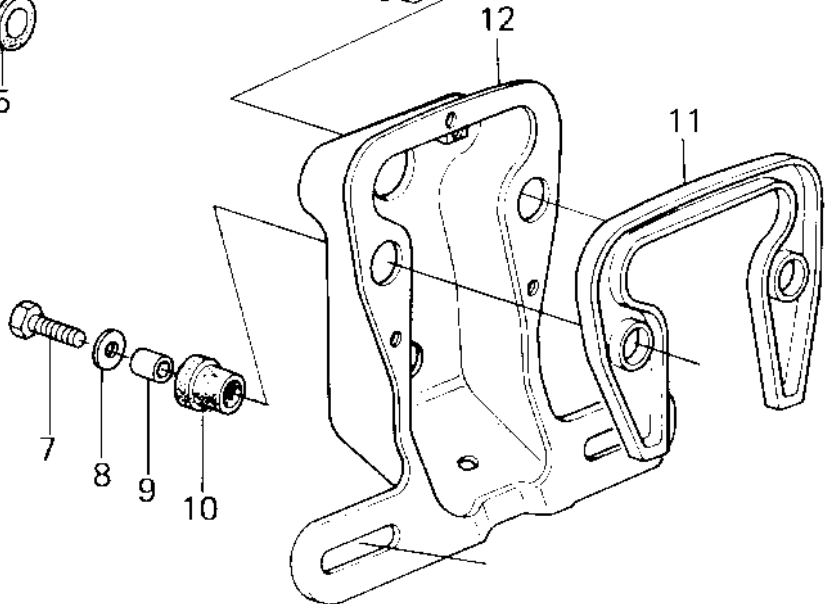

1980 Z1R PARTS DIAGRAM

TAILLIGHT ('80 D3)

1980 Z1R PARTS LIST

TAILLIGHT ('80 D3)

ITEM NAME	PART NUMBER	QUANTITY
BOLT-UPSET,6X20 (Ref # 1)	112G0620	3
WASHER 6.5X20X1.6T (Ref # 2)	92022-125	3
DAMPER RUBBER (Ref # 3)	92075-112	3
COLLAR 6.8X10X10.5 (Ref # 4)	92027-120	3
GROMMET HARNESS 10MM (Ref # 5)	92071-019	1
TAIL LAMP UNIT (Ref # 6)	23025-064	1
BOLT 6X22 (Ref # 7)	112B0622	2
WASHER 6.5X20X1.6T (Ref # 8)	92022-125	2
COLLAR 6.8X10X14.5 (Ref # 9)	92027-156	2
DAMPER RUBBER (Ref # 10)	92075-1092	2
DAMPER RUBBER,TAIL (Ref # 11)	92075-1103	1
BRACKET,TAIL LAMP (Ref # 12)	23036-1011	1
CASE,TAIL LIGHT (Ref # 13)	23027-041	1
BULB,12V 32/3CP (Ref # 14)	92069-059	1
GASKET,TAIL LENS (Ref # 15)	23028-021	1
LENS,TAIL LAMP (Ref # 16)	23026-034	1
SCREW-PAN-CROS (Ref # 17)	220R0460	2