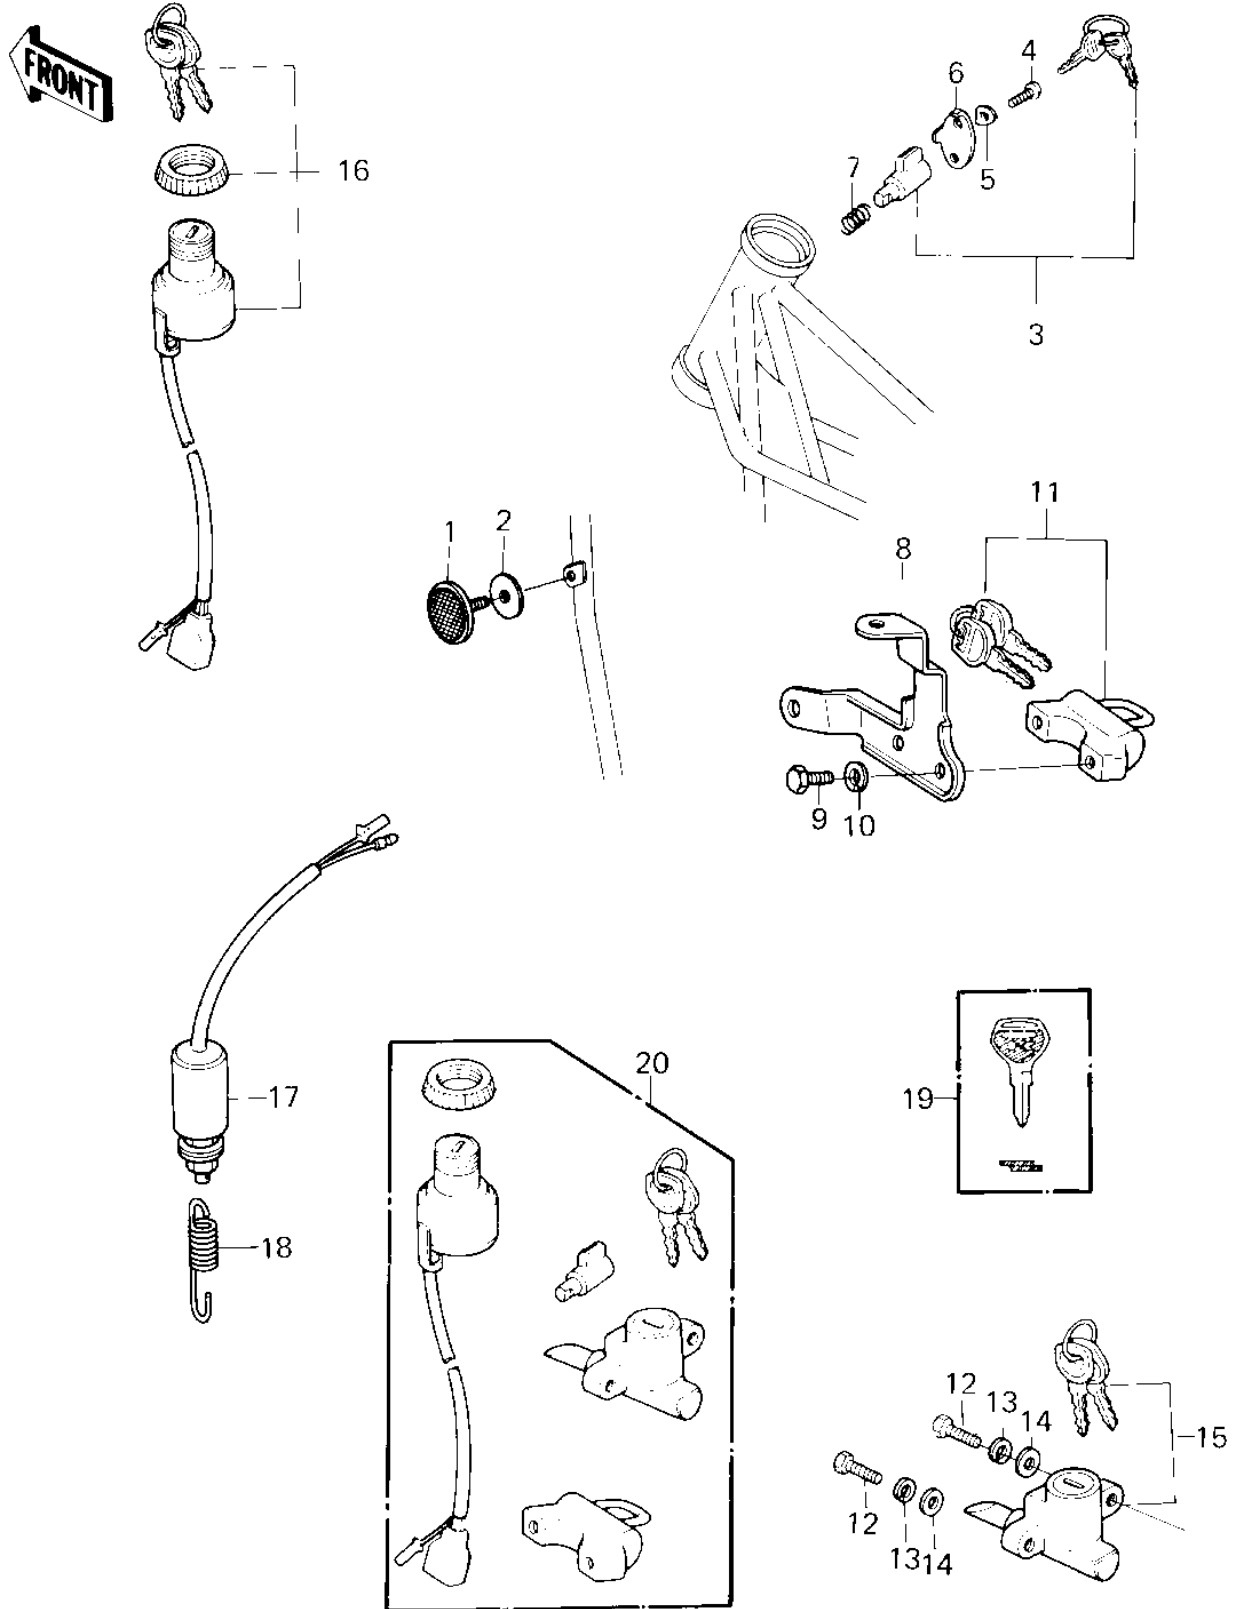

1980 Z1R PARTS DIAGRAM

IGNITION SWITCH/LOCKS/REFLECTORS ('80 D3)

1980 Z1R PARTS LIST

IGNITION SWITCH/LOCKS/REFLECTORS ('80 D3)

ITEM NAME	PART NUMBER	QUANTITY
REFLECTOR,REFLEX (Ref # 1)	28012-016	2
DAMPER RUBBER,REFLEC (Ref # 2)	92094-011	2
LOCK,ASSY,STEERING (Ref # 3)	27016-5016	1
SCREW-TAPPING (Ref # 4)	92008-007	1
WASHER (Ref # 5)	92097-003	1
CAP,STEERING LOCK (Ref # 6)	11012-1134	1
SPRING-STEERING LOCK (Ref # 7)	27032-001	1
BRACKET,HELMET LOCK (Ref # 8)	11034-1134	1
BOLT-UPSET (Ref # 9)	112G0516	2
WASHER SPRING 5MM (Ref # 10)	461F0500	2
LOCK ASSY,HELMET (Ref # 11)	27016-5014	1
BOLT-UPSET (Ref # 12)	112G0516	2
WASHER SPRING 5MM (Ref # 13)	461F0500	2
WASHER PLAIN 5MM (Ref # 14)	411B0500	2
LOCK ASSY,SEAT (Ref # 15)	27016-5031	1
SWITCH ASSY,IGNITION (Ref # 16)	27005-5012	1
SWITCH-BRAKE LAMP (Ref # 17)	27010-017	1
SPRING BRAKE LAMP SW (Ref # 18)	27011-009	1
KEY-LOCK,BLANK (Ref # 19)	27008-1103	AR
LOCK ASSY (Ref # 20)	27004-5019	(1