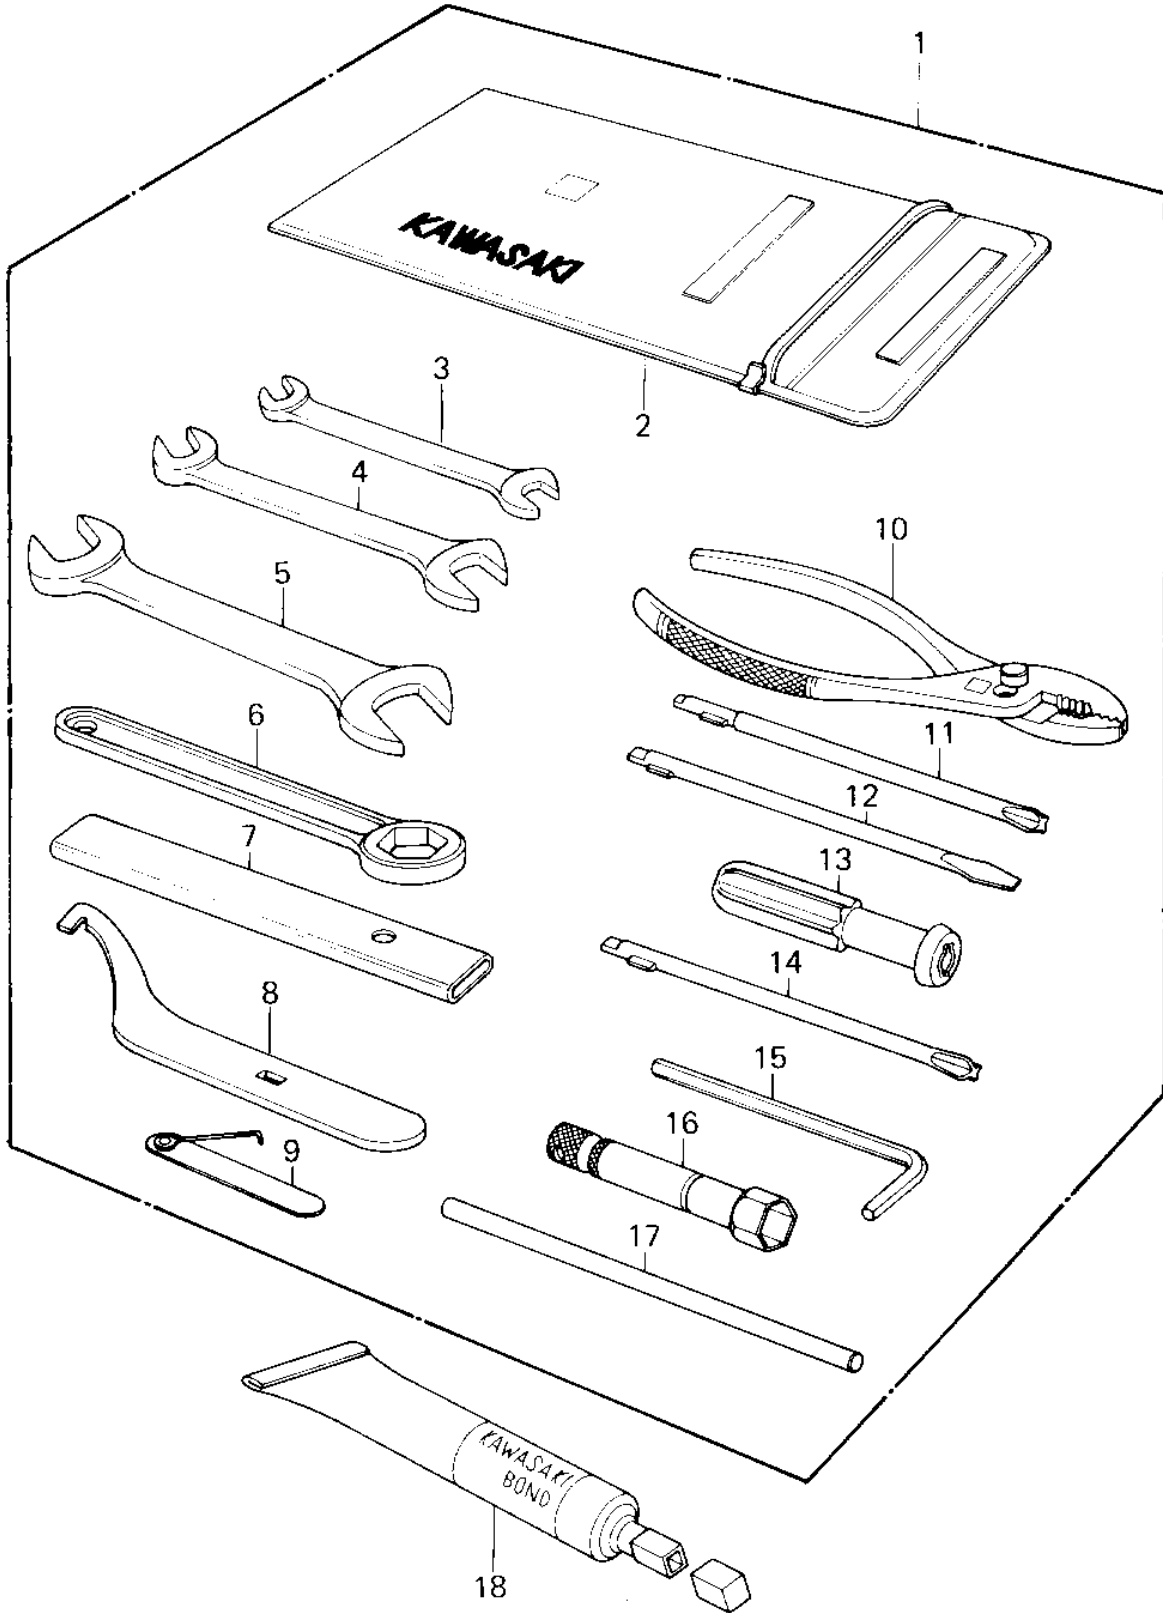

# 1980 Z1R PARTS DIAGRAM

OWNER TOOLS ('80 D3)

## 1980 Z1R PARTS LIST

### OWNER TOOLS ('80 D3)

ITEM NAME	PART NUMBER	QUANTITY
*** N.L.A.*** (Canada) (Ref # 1)	56007-1018	1
BAG,TOOL (Ref # 2)	56008-006	1
WRENCH,OPEN,8X10 (Ref # 3)	92126-001	1
WRENCH,OPEN END,12X1 (Ref # 4)	92126-002	1
TOOL-WRENCH,OPEN END (Ref # 5)	92110-1153	1
TOOL-WRENCH,BOX END, (Ref # 6)	92110-1147	1
TOOL-WRENCH,BOX END,2 (Ref # 7)	92111-004	1
WRENCH,HOOK (Ref # 8)	92110-1014	1
GAUGE,THICKENSS (Ref # 9)	92128-001	1
PLIERS,160MM (Ref # 10)	92112-003	1
TOOL-DRIVER (Ref # 11)	92107-1052	1
92107-1052 (Canada) (Ref # 12)	92107-007	1
GRIP,SCREW DRIVER (Ref # 13)	92106-1001	1
92107-1002 (Canada) (Ref # 14)	92107-008	1
WRENCH,ALLEN (Ref # 15)	92110-1015	1
WRENCH,SPARK PLUG (Ref # 16)	92108-008	1
BAR,SPARK PLUG WRENC (Ref # 17)	92111-005	1
LIQUID GASKET (Ref # 18)	92104-002	10