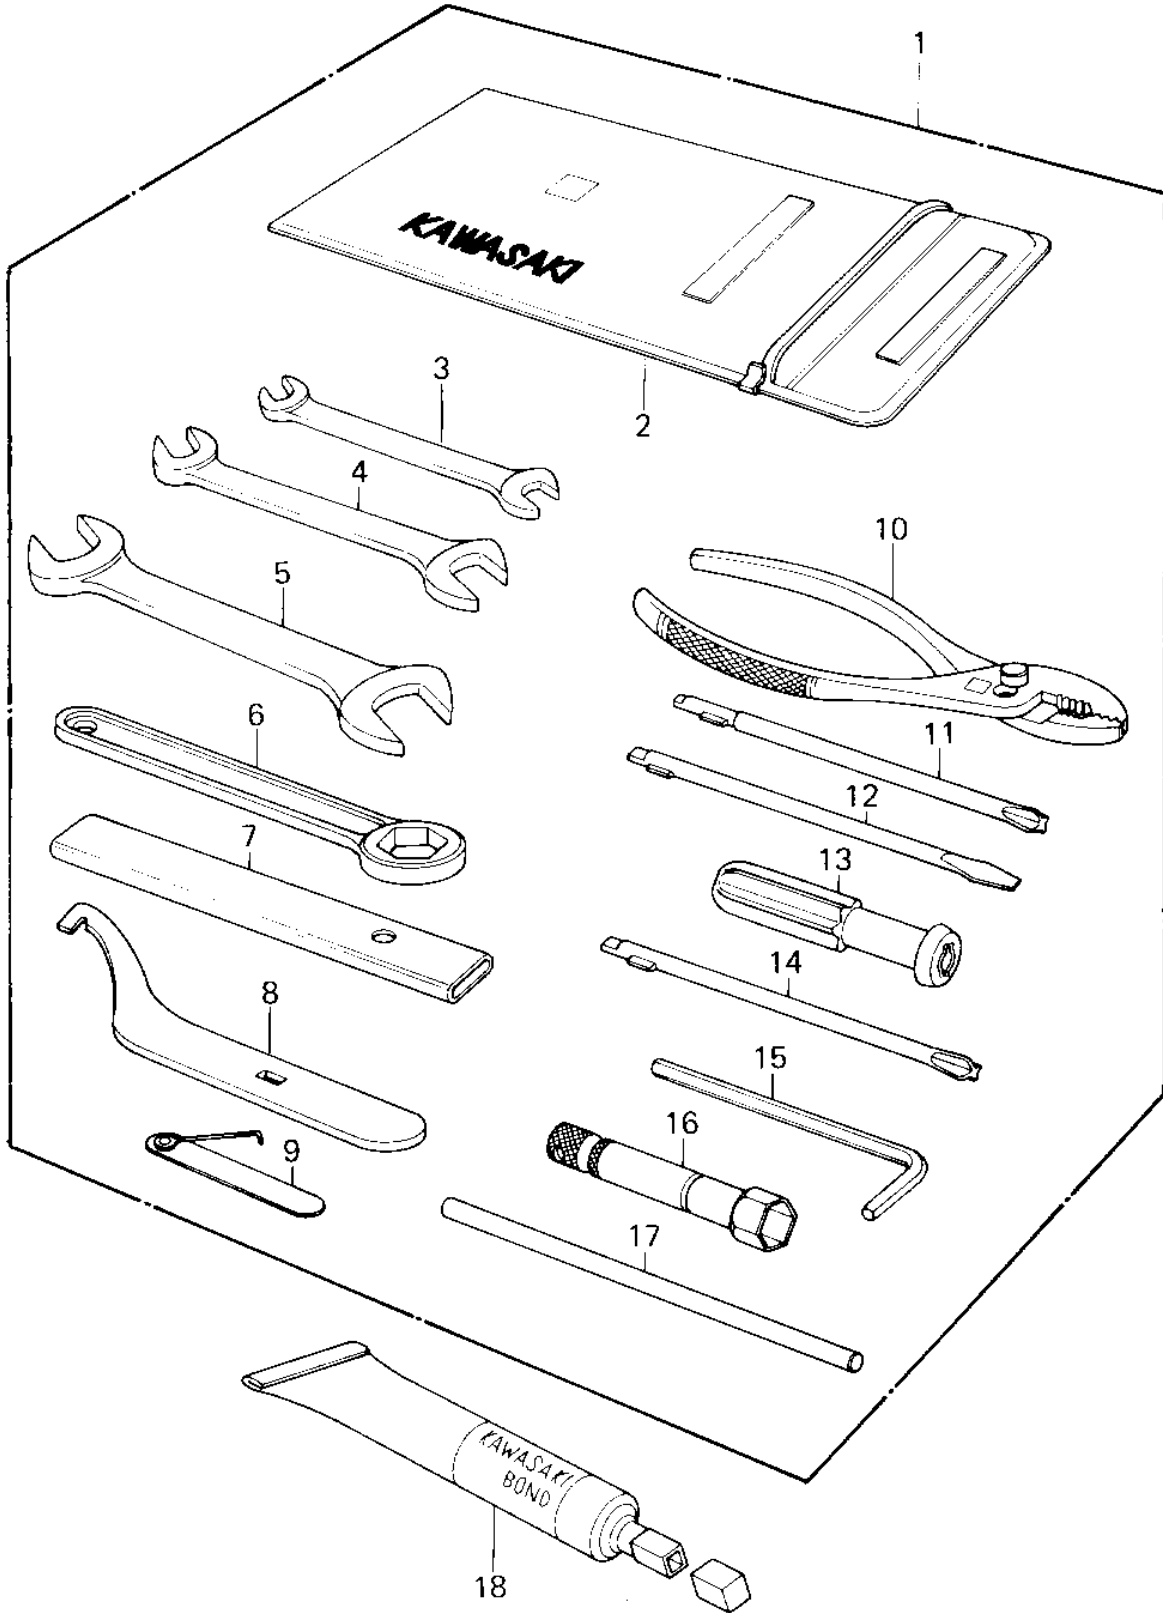

1980 Z1R PARTS DIAGRAM

OWNER TOOLS ('80 D3)

1980 Z1R PARTS LIST

OWNER TOOLS ('80 D3)

ITEM NAME	PART NUMBER	QUANTITY
*** N.L.A.*** (Canada) (Ref # 1)	56007-1018	1
BAG,TOOL (Ref # 2)	56008-006	1
WRENCH,OPEN,8X10 (Ref # 3)	92126-001	1
WRENCH,OPEN END,12X1 (Ref # 4)	92126-002	1
TOOL-WRENCH,OPEN END (Ref # 5)	92110-1153	1
TOOL-WRENCH,BOX END, (Ref # 6)	92110-1147	1
TOOL-WRENCH,BOX END,2 (Ref # 7)	92111-004	1
WRENCH,HOOK (Ref # 8)	92110-1014	1
GAUGE,THICKENSS (Ref # 9)	92128-001	1
PLIERS,160MM (Ref # 10)	92112-003	1
TOOL-DRIVER (Ref # 11)	92107-1052	1
92107-1052 (Canada) (Ref # 12)	92107-007	1
GRIP,SCREW DRIVER (Ref # 13)	92106-1001	1
92107-1002 (Canada) (Ref # 14)	92107-008	1
WRENCH,ALLEN (Ref # 15)	92110-1015	1
WRENCH,SPARK PLUG (Ref # 16)	92108-008	1
BAR,SPARK PLUG WRENC (Ref # 17)	92111-005	1
LIQUID GASKET (Ref # 18)	92104-002	10