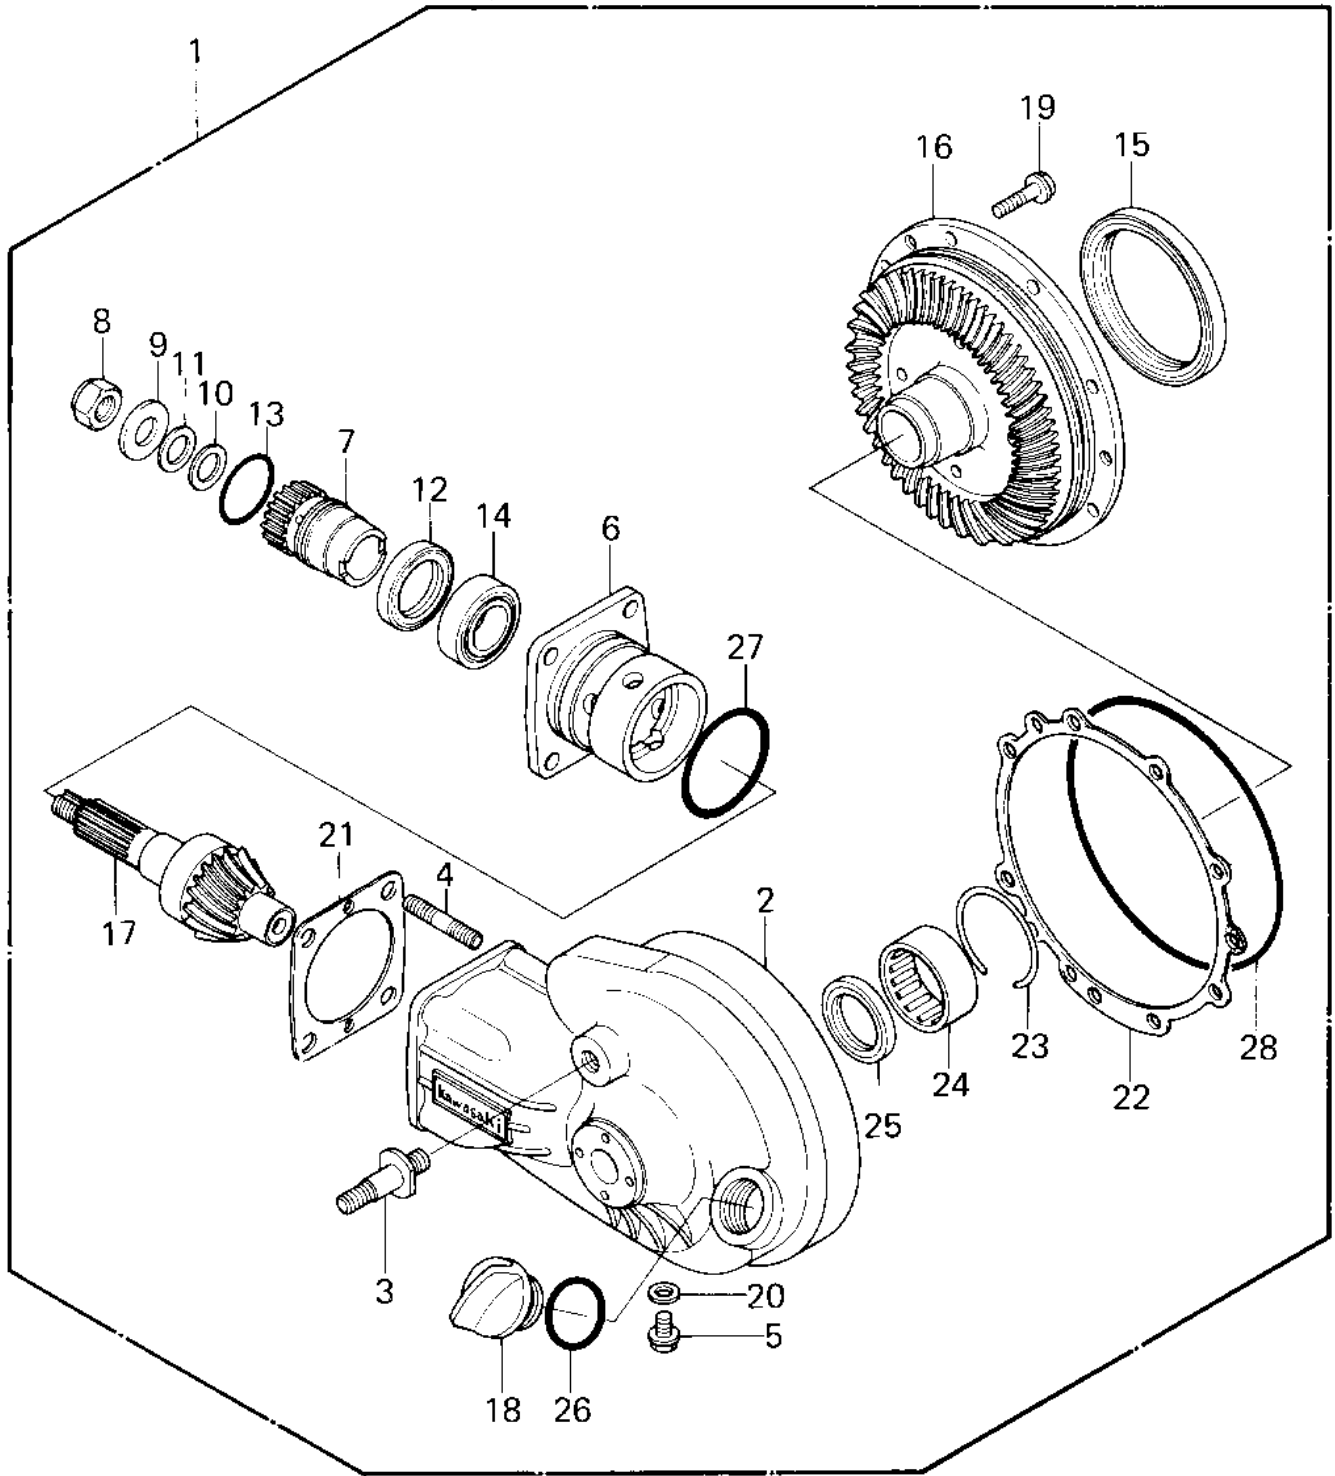

1980 Shaft PARTS DIAGRAM

FINAL GEARS

1980 Shaft PARTS LIST

FINAL GEARS

ITEM NAME	PART NUMBER	QUANTITY
GEAR ASSY,FINAL (Ref # 1)	13101-1005	4
CASE ASSY,FINAL GEAR (Ref # 2-4)	11021-1008	4
STUD (Ref # 3)	92004-1020	4
STUD,10X30 (Ref # 4)	92004-1024	4
BOLT,FLANGE (Ref # 5)	130B0812	4
HOUSING,BEARING (Ref # 6)	41046-1009	4
COUPLING,PINION GEAR (Ref # 7)	42034-1013	4
NUT,16M/M (Ref # 8)	92015-1059	4
WASHER (Ref # 9)	92022-1105	4
SHIM (Ref # 10)	92025-1027	4
SHIM (Ref # 10)	92025-1028	4
SHIM (Ref # 10)	92025-1029	4
SHIM (Ref # 10)	92025-1030	4
SHIM (Ref # 10)	92025-1031	4
SHIM (Ref # 11)	92025-1032	4
SHIM (Ref # 11)	92025-1033	4
SHIM (Ref # 11)	92025-1034	4
SHIM (Ref # 11)	92025-1035	4
SHIM (Ref # 11)	92025-1036	4
SHIM,0.10T (Ref # 11)	92025-1065	4
SHIM,0.70T (Ref # 11)	92025-1069	4
SHIM,0.80T (Ref # 11)	92025-1070	4
SHIM,1.00T (Ref # 11)	92025-1071	4
OIL SEAL,SC32487 (Ref # 12)	92049-1033	4
"O" RING,I.D=32.7MM (Ref # 13)	92055-1037	4
BRG,ROLLER,4T-32005 (Ref # 14)	92116-1004	4
OIL SEAL,S-831009HS (Ref # 15)	92049-1034	4
GEAR SET,FINAL BEVEL (Ref # 15-17)	13101-5028	4
CAP (Ref # 18)	16115-1003	4