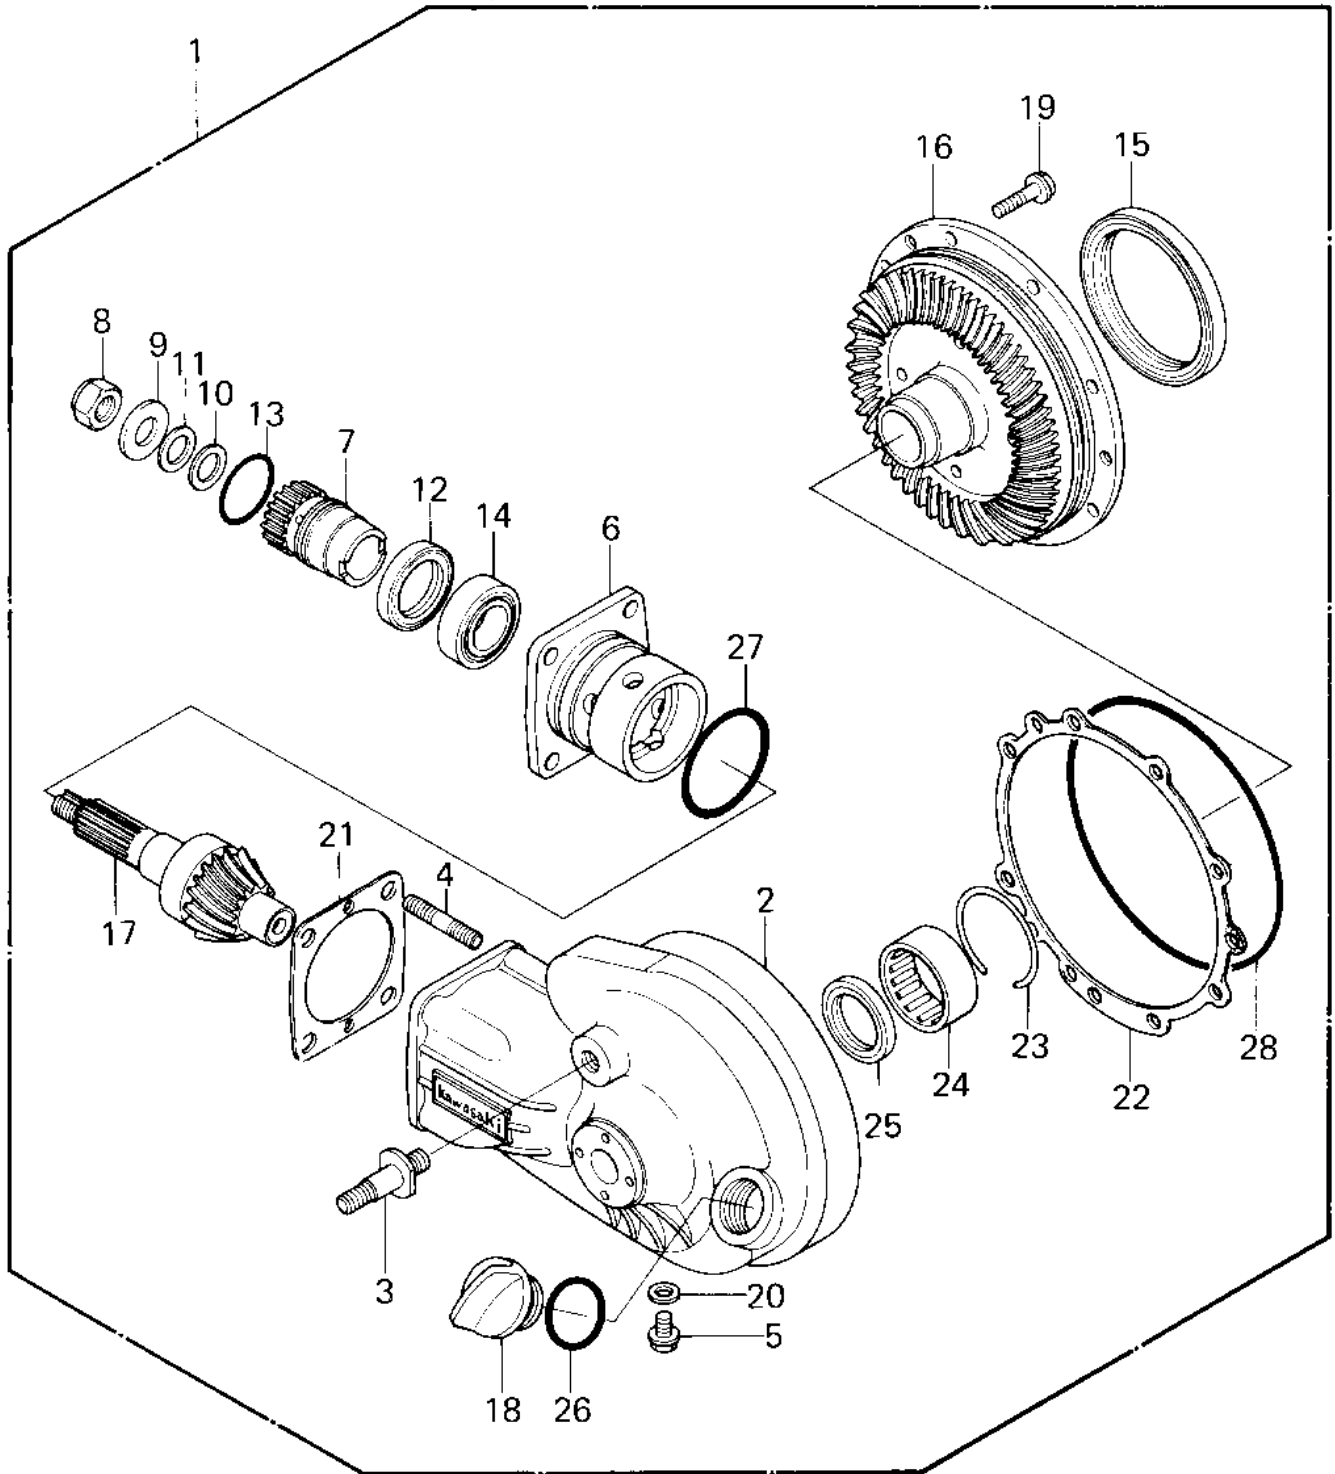

1980 Shaft PARTS DIAGRAM

FINAL GEARS

1980 Shaft PARTS LIST

FINAL GEARS

ITEM NAME	PART NUMBER	QUANTITY
GEAR ASSY,FINAL (Ref # 1)	13101-1005	4
CASE ASSY,FINAL GEAR (Ref # 2-4)	11021-1008	4
STUD (Ref # 3)	92004-1020	4
STUD,10X30 (Ref # 4)	92004-1024	4
BOLT,FLANGE (Ref # 5)	130B0812	4
HOUSING,BEARING (Ref # 6)	41046-1009	4
COUPLING,PINION GEAR (Ref # 7)	42034-1013	4
NUT,16M/M (Ref # 8)	92015-1059	4
WASHER (Ref # 9)	92022-1105	4
SHIM (Ref # 10)	92025-1027	4
SHIM (Ref # 10)	92025-1028	4
SHIM (Ref # 10)	92025-1029	4
SHIM (Ref # 10)	92025-1030	4
SHIM (Ref # 10)	92025-1031	4
SHIM (Ref # 11)	92025-1032	4
SHIM (Ref # 11)	92025-1033	4
SHIM (Ref # 11)	92025-1034	4
SHIM (Ref # 11)	92025-1035	4
SHIM (Ref # 11)	92025-1036	4
SHIM,0.10T (Ref # 11)	92025-1065	4
SHIM,0.70T (Ref # 11)	92025-1069	4
SHIM,0.80T (Ref # 11)	92025-1070	4
SHIM,1.00T (Ref # 11)	92025-1071	4
OIL SEAL,SC32487 (Ref # 12)	92049-1033	4
"O" RING,I.D=32.7MM (Ref # 13)	92055-1037	4
BRG,ROLLER,4T-32005 (Ref # 14)	92116-1004	4
OIL SEAL,S-831009HS (Ref # 15)	92049-1034	4
GEAR SET,FINAL BEVEL (Ref # 15-17)	13101-5028	4
CAP (Ref # 18)	16115-1003	4