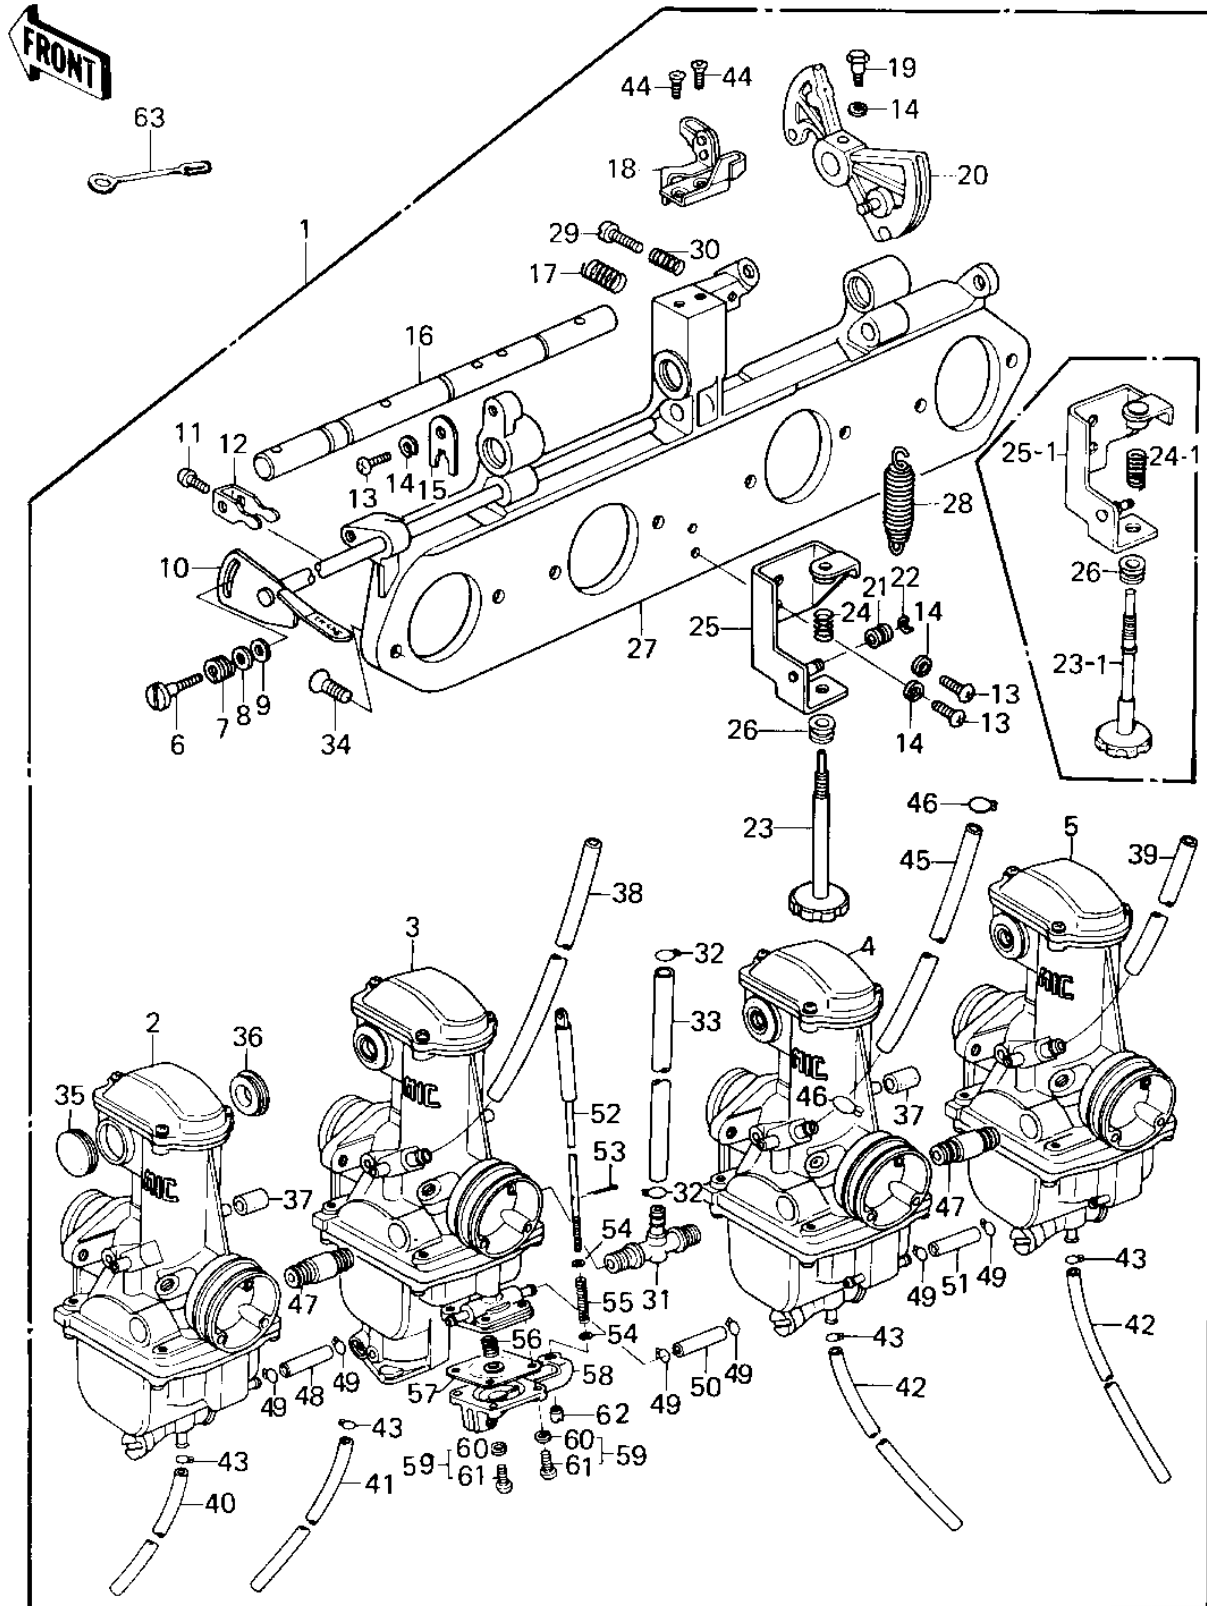

1979 Shaft PARTS DIAGRAM

CARBURETOR ASSY (USA)