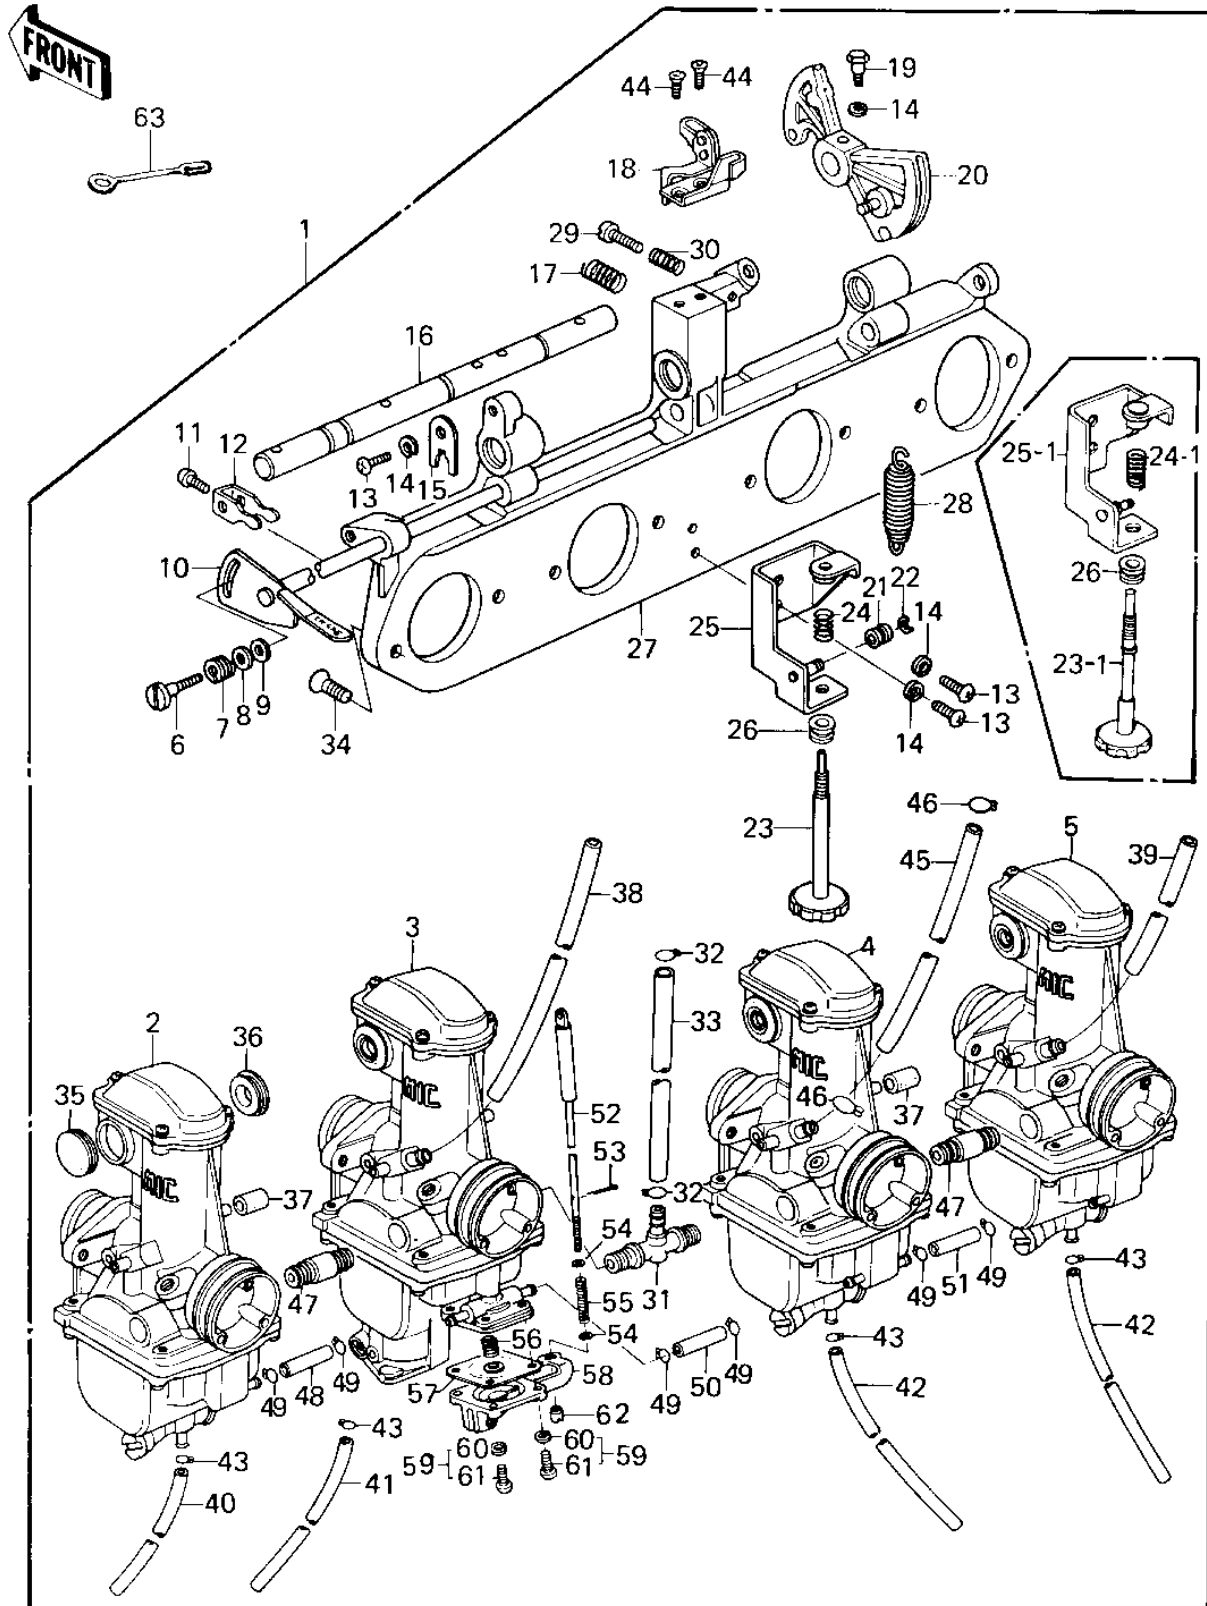

# 1980 Shaft PARTS DIAGRAM

CARBURETOR ASSY (USA)

## CARBURETOR ASSY (USA)

ITEM NAME	PART NUMBER	QUANTITY
CARBURETOR ASSY (Ref # 1)	16001-1098	1
CARBURETOR ASSY (Ref # 1)	16001-1205	1
CARBURETOR,L.H OUT (Ref # 2)	16001-1144	1
CARBURETOR,LH,OUTSIDE (Ref # 2)	16001-1234	1
CARBURETOR,L.H INSIDE (Ref # 3 & 56)	16001-1145	1
CARBURETOR,LH,INSIDE (Ref # 3 & 56)	16001-1235	1
CARBURETOR,R.H INSIDE (Ref # 4)	16001-1146	1
CARBURETOR,R.H,INSIDE (Ref # 4)	16001-1236	1
CARBURETOR,R.H OUT (Ref # 5)	16001-1147	1
CARBURETOR,RH,OUTSIDE (Ref # 5)	16001-1237	1
SCREW (Ref # 6)	16046-005	1
SPRING,F (Ref # 7)	16040-009	1
WASHER,PLAIN (Ref # 8)	16039-020	1
WASHER PLAIN 5MM (Ref # 8)	410B0500	AL
WASHER,PLAIN (Ref # 9)	16039-019	1
SHAFT,STARTER PLUNGER (Ref # 10)	16041-1005	1
SCREW,PAN HEAD,5X7 (Ref # 11)	16046-007	4
LEVER,STARTER PLUNGER (Ref # 12)	13168-1026	4
SCREW-PAN-CROS (Ref # 13)	220B0514	3
WASHER SPRING 5MM (Ref # 14)	461F0500	4
PLATE,SHAFT STOPPER (Ref # 15)	16055-012	1
SHAFT,CARB CONNECTION (Ref # 16)	16041-017	1
SPRING,CABLE PULLY (Ref # 17)	16040-022	1
BRACKET,THROTTLE CABL (Ref # 18)	16077-017	1
BOLT,HEX HEAD,5X14 (Ref # 19)	16067-006	1
PULLY,THROTTLE CABLE (Ref # 20)	13236-1015	1
RING (Ref # 21)	16073-016	1
CIRCLIP 3MM (Ref # 22)	482K3000	1
SCREW,THROTTLE STOP (Ref # 23)	16021-1006	1