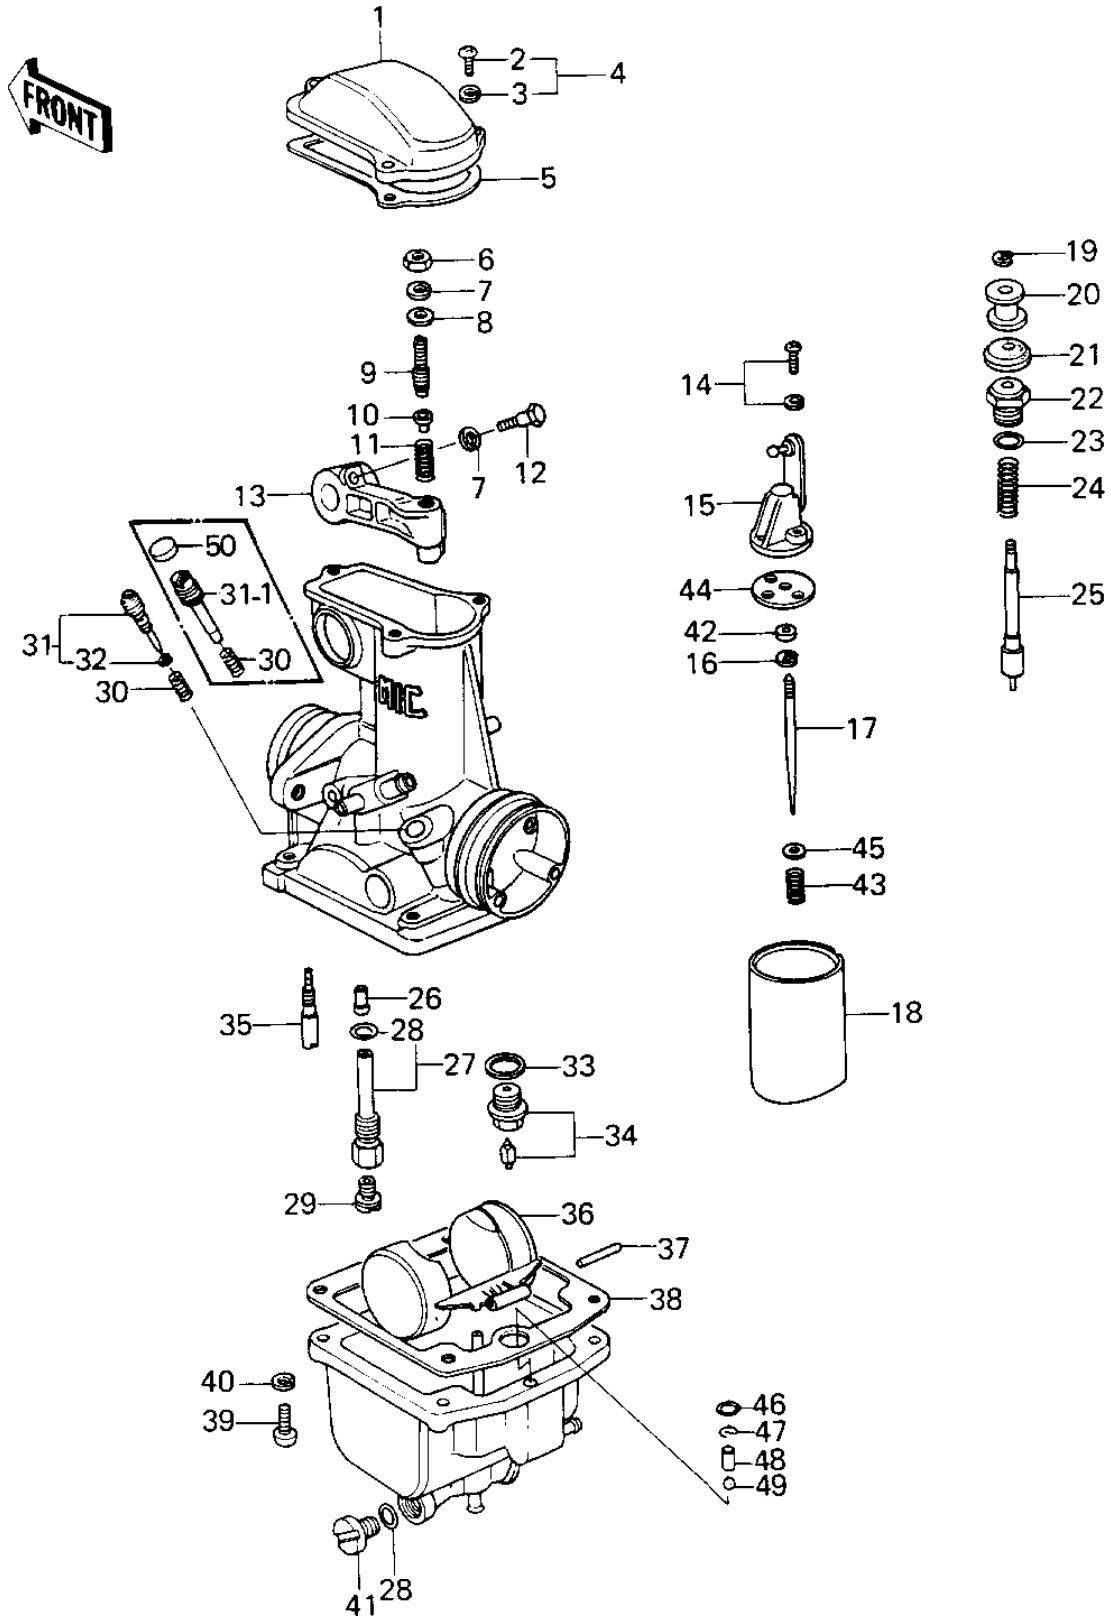

1980 Shaft PARTS DIAGRAM

CARBURETOR PARTS (USA)