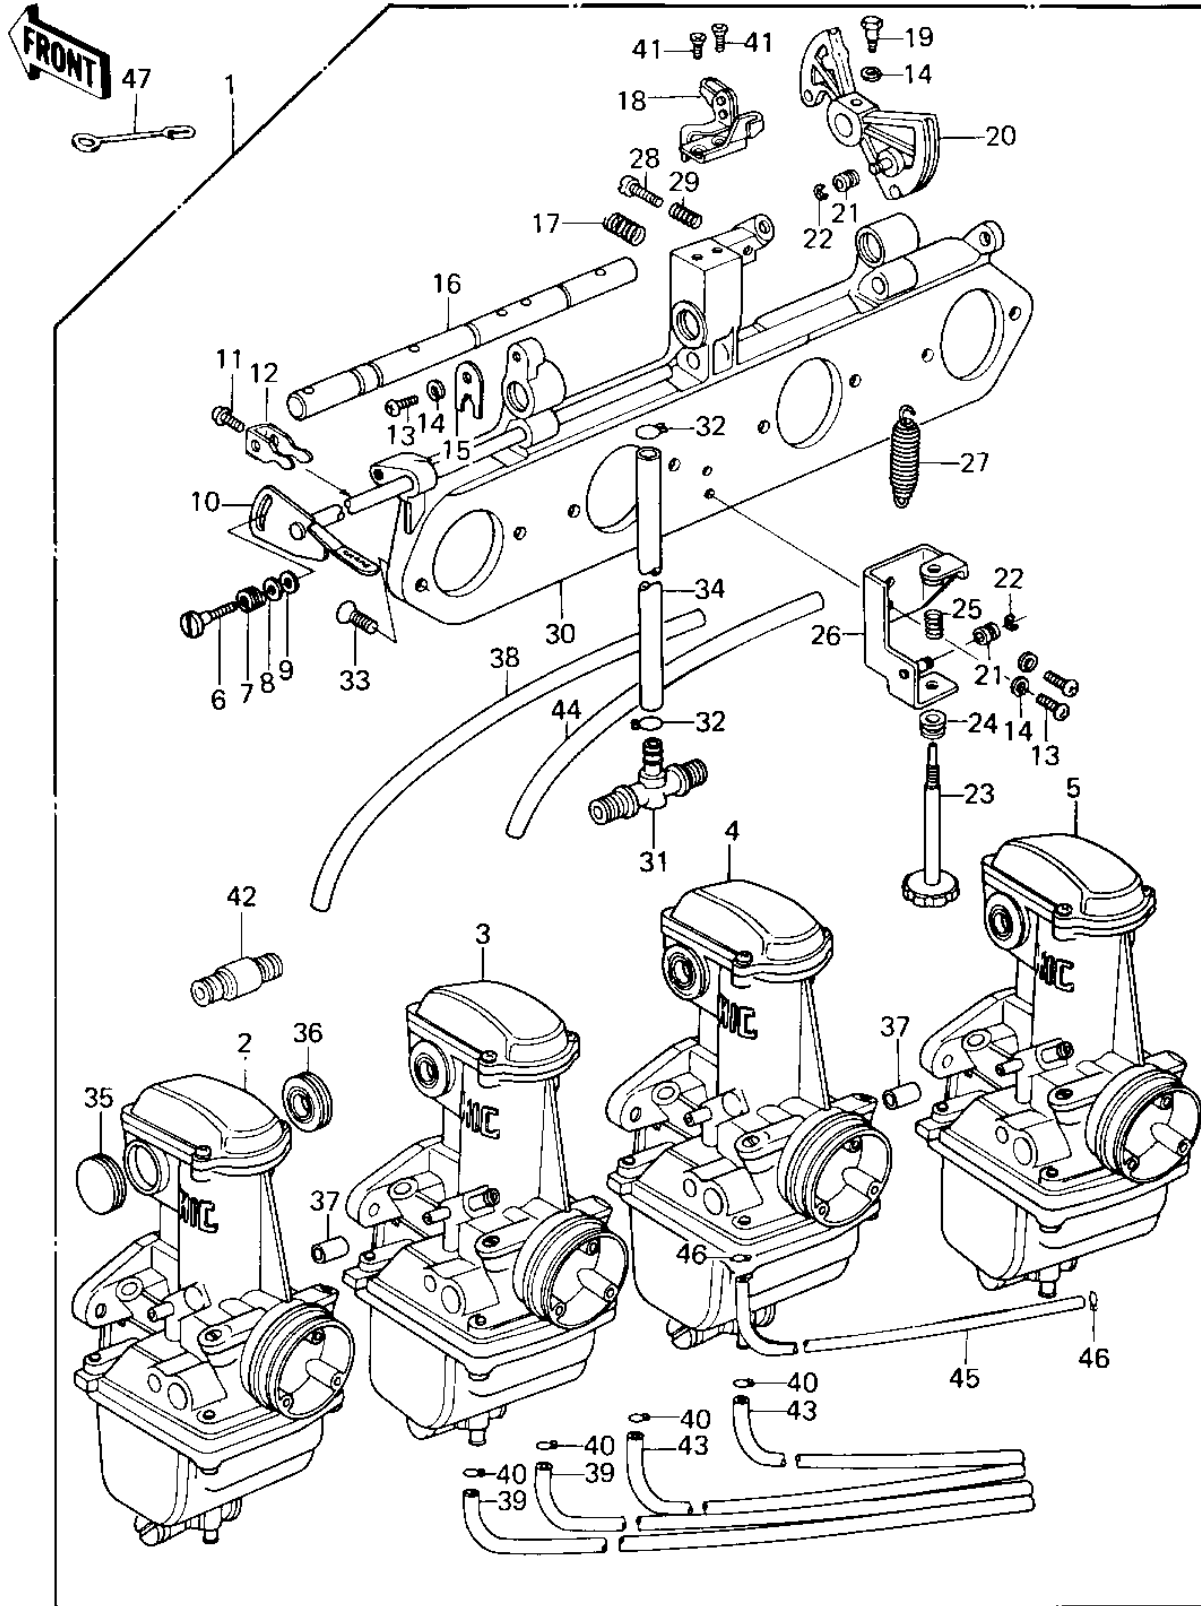

1979 Shaft PARTS DIAGRAM

CARBURETOR ASSY (CANADA)

1979 Shaft PARTS LIST

CARBURETOR ASSY (CANADA)

ITEM NAME	PART NUMBER	QUANTITY
CARBURETOR ASSY (Canada) (Ref # 1)	16001-1109	1
CARBURETOR,L.H OUT (Canada) (Ref # 2)	16001-1165	1
CARBURETOR,L.H INSIDE (Canada) (Ref # 3)	16001-1166	1
CARBURETOR,R.H INSIDE (Canada) (Ref # 4)	16001-1167	1
CARBURETOR,R.H OUT (Canada) (Ref # 5)	16001-1168	1
SCREW (Ref # 6)	16046-005	1
SPRING,F (Ref # 7)	16040-009	1
WASHER,PLAIN (Ref # 8)	16039-020	1
WASHER PLAIN 5MM (Ref # 8)	410B0500	AL
WASHER,PLAIN (Ref # 9)	16039-019	1
SHAFT,STARTER PLUNGER (Ref # 10)	16041-1005	1
SCREW,PAN HEAD,5X7 (Ref # 11)	16046-007	4
LEVER,STARTER PLUNGER (Ref # 12)	13168-1026	4
SCREW-PAN-CROS (Ref # 13)	220B0514	3
WASHER SPRING 5MM (Ref # 14)	461F0500	4
PLATE,SHAFT STOPPER (Ref # 15)	16055-012	1
SHAFT,CARB CONNECTION (Ref # 16)	16041-017	1
SPRING,CABLE PULLY (Ref # 17)	16040-022	1
BRACKET,THROTTLE CABL (Ref # 18)	16077-017	1
BOLT,HEX HEAD,5X14 (Ref # 19)	16067-006	1
PULLY,THROTTLE CABLE (Ref # 20)	13168-1024	1
RING (Ref # 21)	16073-016	2
CIRCLIP 3MM (Ref # 22)	482K3000	2
SCREW,THROTTLE STOP (Ref # 23)	16021-1006	1
BUSHING (Ref # 24)	92028-1071	1
SPRING,THROTTLE STOP (Ref # 25)	16022-017	1
BRACKET,THROTTLE CABL (Ref # 26)	11034-1185	1
SPRING,THROTTLE PULLY (Ref # 27)	92081-1028	1
SCREW,ADJUSTER (Ref # 28)	16021-1011	1