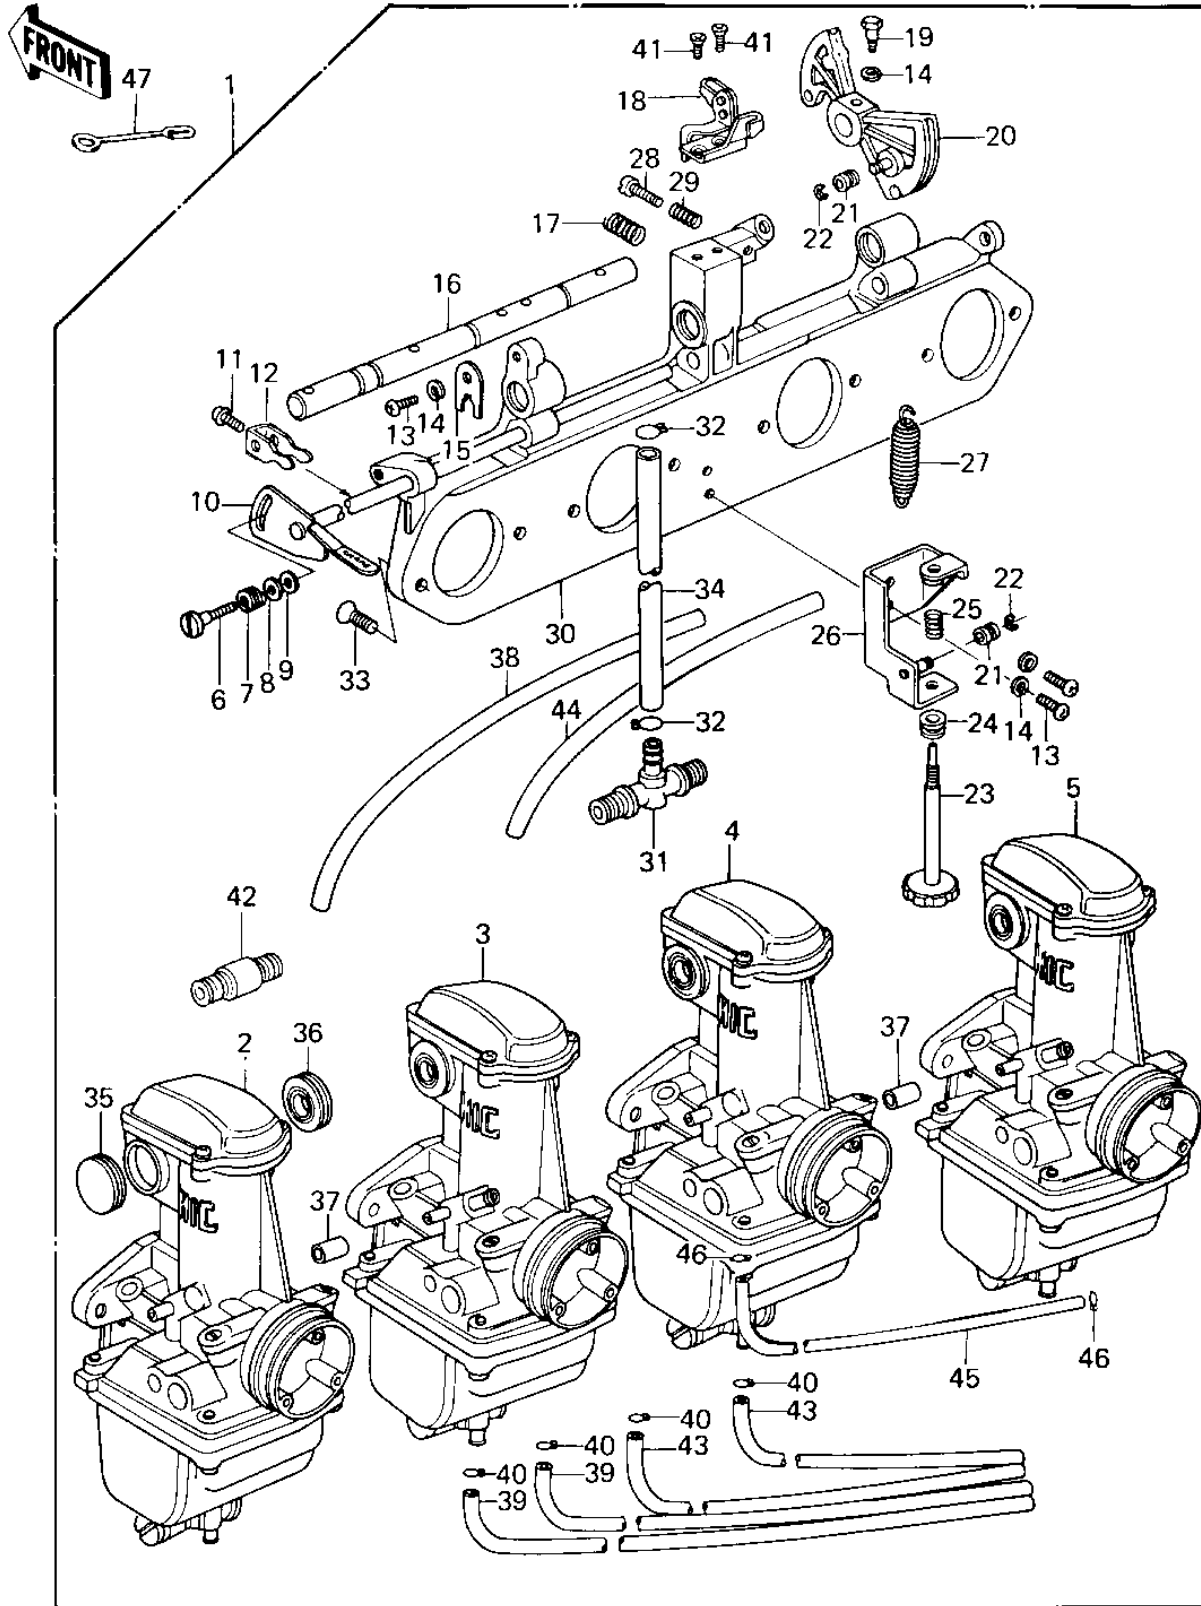

# 1980 Shaft PARTS DIAGRAM

CARBURETOR ASSY (CANADA)

# 1980 Shaft PARTS LIST

## CARBURETOR ASSY (CANADA)

ITEM NAME	PART NUMBER	QUANTITY
CARBURETOR ASSY (Canada) (Ref # 1)	16001-1109	1
CARBURETOR,L.H OUT (Canada) (Ref # 2)	16001-1165	1
CARBURETOR,L.H INSIDE (Canada) (Ref # 3)	16001-1166	1
CARBURETOR,R.H INSIDE (Canada) (Ref # 4)	16001-1167	1
CARBURETOR,R.H OUT (Canada) (Ref # 5)	16001-1168	1
SCREW (Ref # 6)	16046-005	1
SPRING,F (Ref # 7)	16040-009	1
WASHER,PLAIN (Ref # 8)	16039-020	1
WASHER PLAIN 5MM (Ref # 8)	410B0500	AL
WASHER,PLAIN (Ref # 9)	16039-019	1
SHAFT,STARTER PLUNGER (Ref # 10)	16041-1005	1
SCREW,PAN HEAD,5X7 (Ref # 11)	16046-007	4
LEVER,STARTER PLUNGER (Ref # 12)	13168-1026	4
SCREW-PAN-CROS (Ref # 13)	220B0514	3
WASHER SPRING 5MM (Ref # 14)	461F0500	4
PLATE,SHAFT STOPPER (Ref # 15)	16055-012	1
SHAFT,CARB CONNECTION (Ref # 16)	16041-017	1
SPRING,CABLE PULLY (Ref # 17)	16040-022	1
BRACKET,THROTTLE CABL (Ref # 18)	16077-017	1
BOLT,HEX HEAD,5X14 (Ref # 19)	16067-006	1
PULLY,THROTTLE CABLE (Ref # 20)	13168-1024	1
RING (Ref # 21)	16073-016	2
CIRCLIP 3MM (Ref # 22)	482K3000	2
SCREW,THROTTLE STOP (Ref # 23)	16021-1006	1
BUSHING (Ref # 24)	92028-1071	1
SPRING,THROTTLE STOP (Ref # 25)	16022-017	1
BRACKET,THROTTLE CABL (Ref # 26)	11034-1185	1
SPRING,THROTTLE PULLY (Ref # 27)	92081-1028	1
SCREW,ADJUSTER (Ref # 28)	16021-1011	1