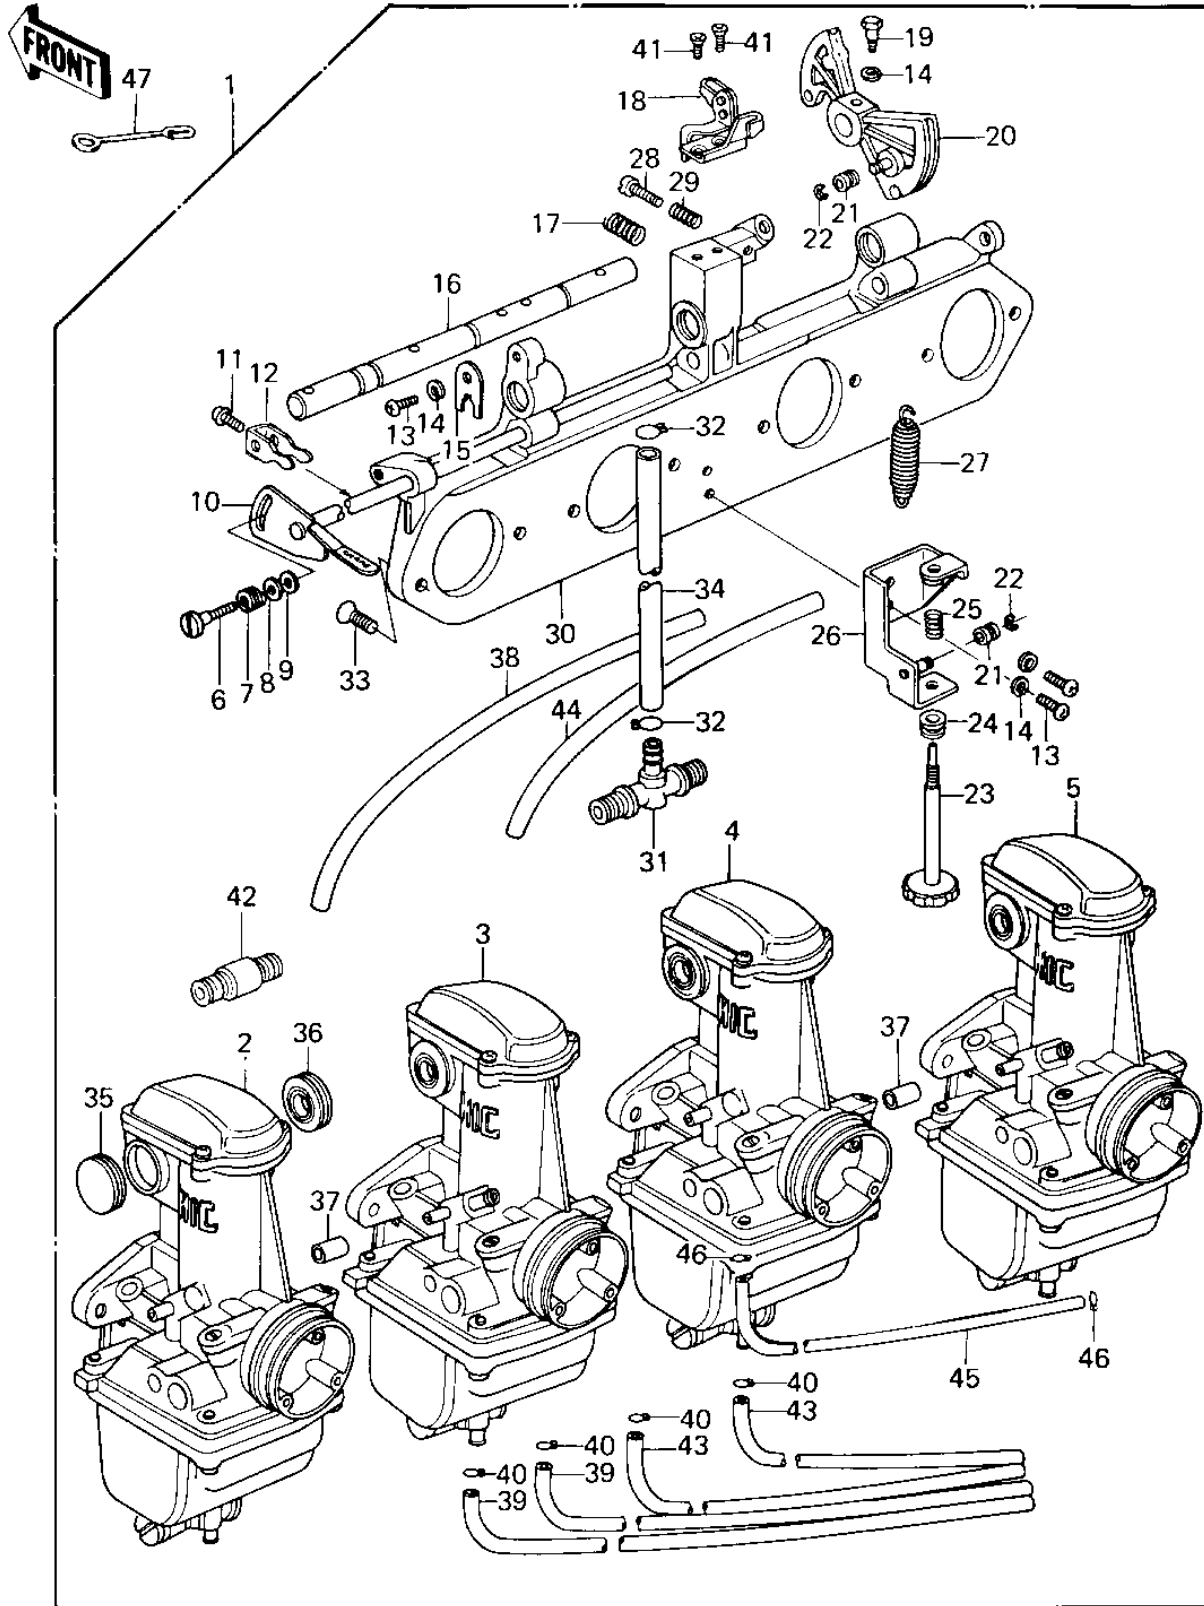

# 1980 Shaft PARTS DIAGRAM

CARBURETOR ASSY (CANADA)

# 1980 Shaft PARTS LIST

## CARBURETOR ASSY (CANADA)

ITEM NAME	PART NUMBER	QUANTITY
CARBURETOR ASSY (Canada) (Ref # 1)	16001-1109	1
CARBURETOR,L.H OUT (Canada) (Ref # 2)	16001-1165	1
CARBURETOR,L.H INSIDE (Canada) (Ref # 3)	16001-1166	1
CARBURETOR,R.H INSIDE (Canada) (Ref # 4)	16001-1167	1
CARBURETOR,R.H OUT (Canada) (Ref # 5)	16001-1168	1
SCREW (Ref # 6)	16046-005	1
SPRING,F (Ref # 7)	16040-009	1
WASHER,PLAIN (Ref # 8)	16039-020	1
WASHER PLAIN 5MM (Ref # 8)	410B0500	AL
WASHER,PLAIN (Ref # 9)	16039-019	1
SHAFT,STARTER PLUNGER (Ref # 10)	16041-1005	1
SCREW,PAN HEAD,5X7 (Ref # 11)	16046-007	4
LEVER,STARTER PLUNGER (Ref # 12)	13168-1026	4
SCREW-PAN-CROS (Ref # 13)	220B0514	3
WASHER SPRING 5MM (Ref # 14)	461F0500	4
PLATE,SHAFT STOPPER (Ref # 15)	16055-012	1
SHAFT,CARB CONNECTION (Ref # 16)	16041-017	1
SPRING,CABLE PULLY (Ref # 17)	16040-022	1
BRACKET,THROTTLE CABL (Ref # 18)	16077-017	1
BOLT,HEX HEAD,5X14 (Ref # 19)	16067-006	1
PULLY,THROTTLE CABLE (Ref # 20)	13168-1024	1
RING (Ref # 21)	16073-016	2
CIRCLIP 3MM (Ref # 22)	482K3000	2
SCREW,THROTTLE STOP (Ref # 23)	16021-1006	1
BUSHING (Ref # 24)	92028-1071	1
SPRING,THROTTLE STOP (Ref # 25)	16022-017	1
BRACKET,THROTTLE CABL (Ref # 26)	11034-1185	1
SPRING,THROTTLE PULLY (Ref # 27)	92081-1028	1
SCREW,ADJUSTER (Ref # 28)	16021-1011	1