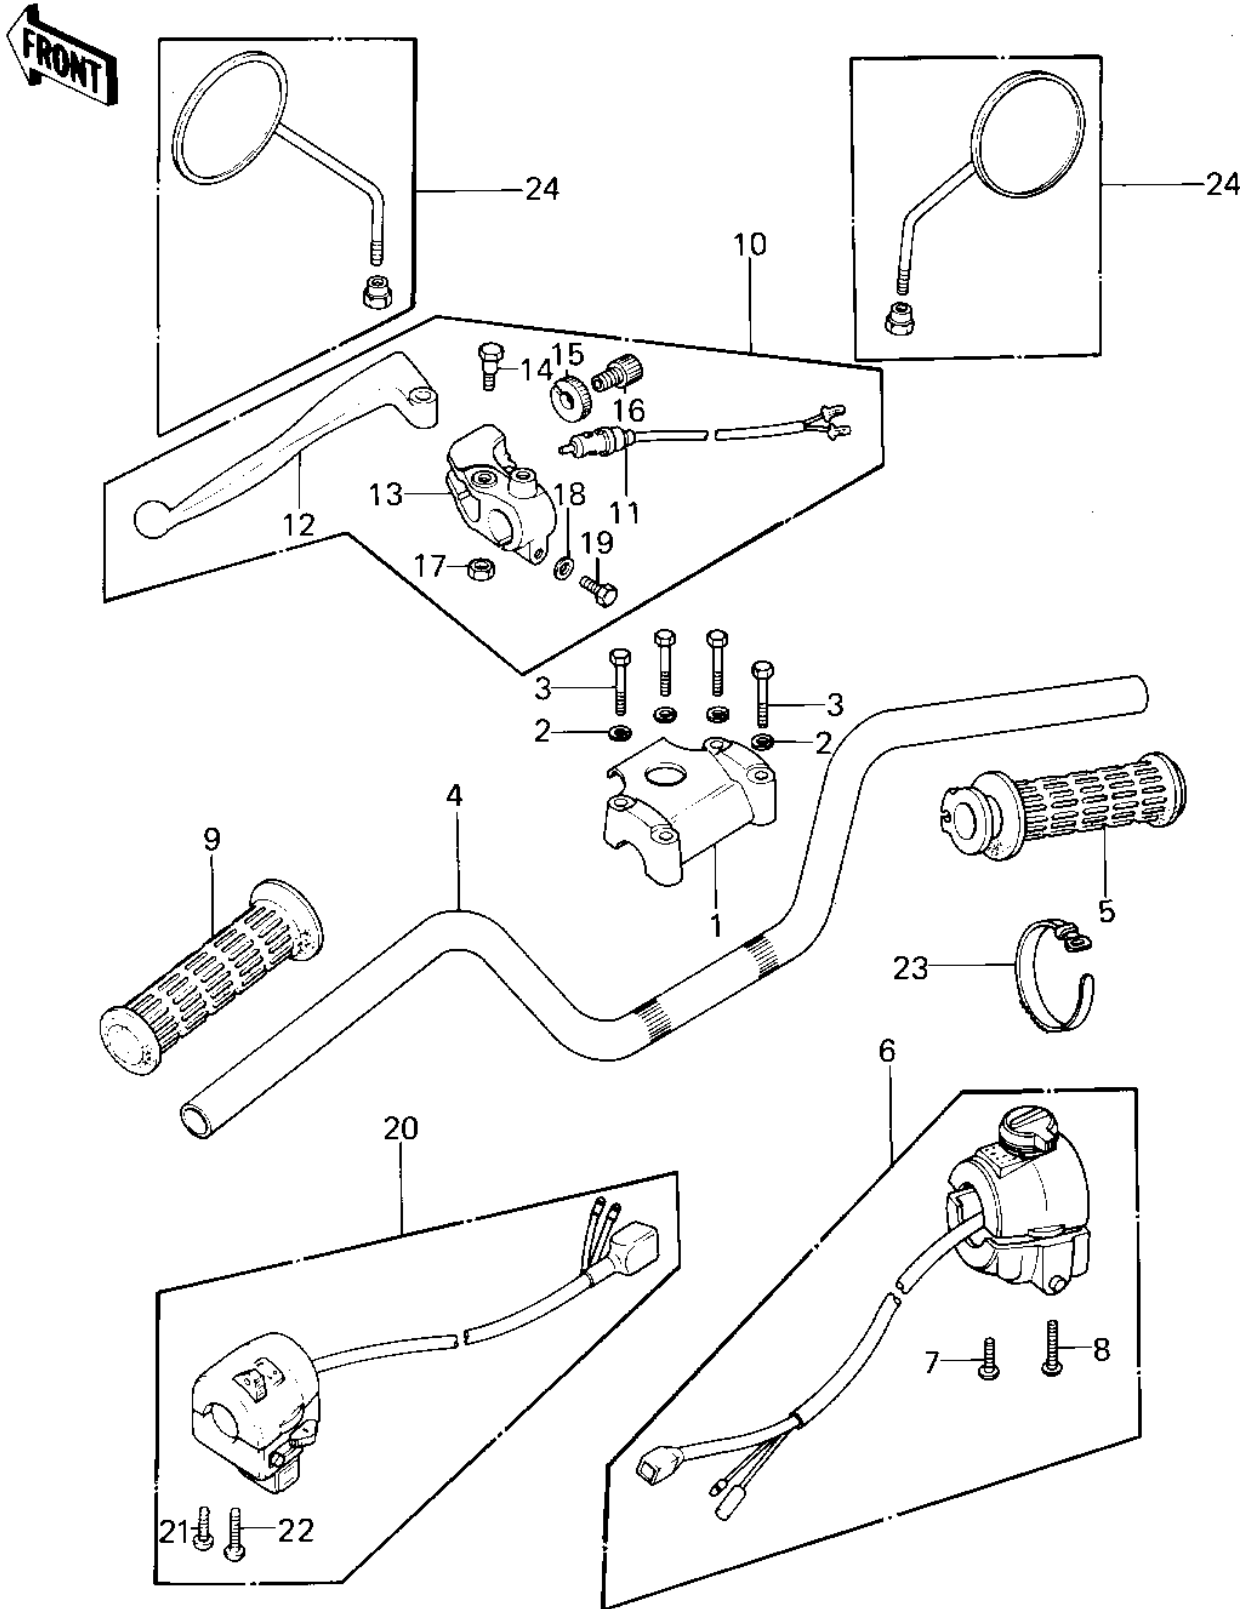

# 1980 Shaft PARTS DIAGRAM

HANDLEBAR

# 1980 Shaft PARTS LIST

## HANDLEBAR

ITEM NAME	PART NUMBER	QUANTITY
HOLDER,HANDLEBAR (Ref # 1)	46012-1004	1
WASHER SPRING 8MM (Ref # 2)	461F0800	1
BOLT 8X38 (Ref # 3)	92001-1405	1
HANDLEBAR (Ref # 4)	46003-1031	1
GRIP ASSY,THROTTLE (Ref # 5)	46019-038	1
HOUSING ASSY,CONT,R.H (Ref # 6)	46091-1047	1
SCREW PAN HEAD 5X30 (Ref # 7)	220B0530	1
SCREW-PAN-CROS (Ref # 8)	220B0540	1
RUBBER,L.H GRIP (Ref # 9)	46075-028	1
LEVER ASSY,CLUTCH (Ref # 10)	46076-054	1
SWITCH,CLUTCH (Ref # 11)	27043-002	1
LEVER,CLUTCH (Ref # 12)	46092-023	1
HOLDER,CLUTCH LEVER (Ref # 13)	46094-019	1
BOLT,HEX HEAD (Ref # 14)	92007-047	1
NUT,CABLE ADJUST NUT (Ref # 15)	46056-007	1
SCREW CABLE ADJUST (Ref # 16)	46055-003	1
NUT,LOCK 6MM (Ref # 17)	92017-014	1
WASHER PLAIN 6MM (Ref # 18)	410B0600	1
BOLT-UPSET (Ref # 19)	112G0625	1
HOUSING ASSY,L.H (Ref # 20)	46091-1049	1
SCREW PAN HEAD 5X30 (Ref # 21)	220B0530	1
SCREW-PAN-CROS (Ref # 22)	220B0535	1
BAND,SHORT (Ref # 23)	92072-030	1
REAR VIEW MIRROR (Ref # 24)	56001-1030	1