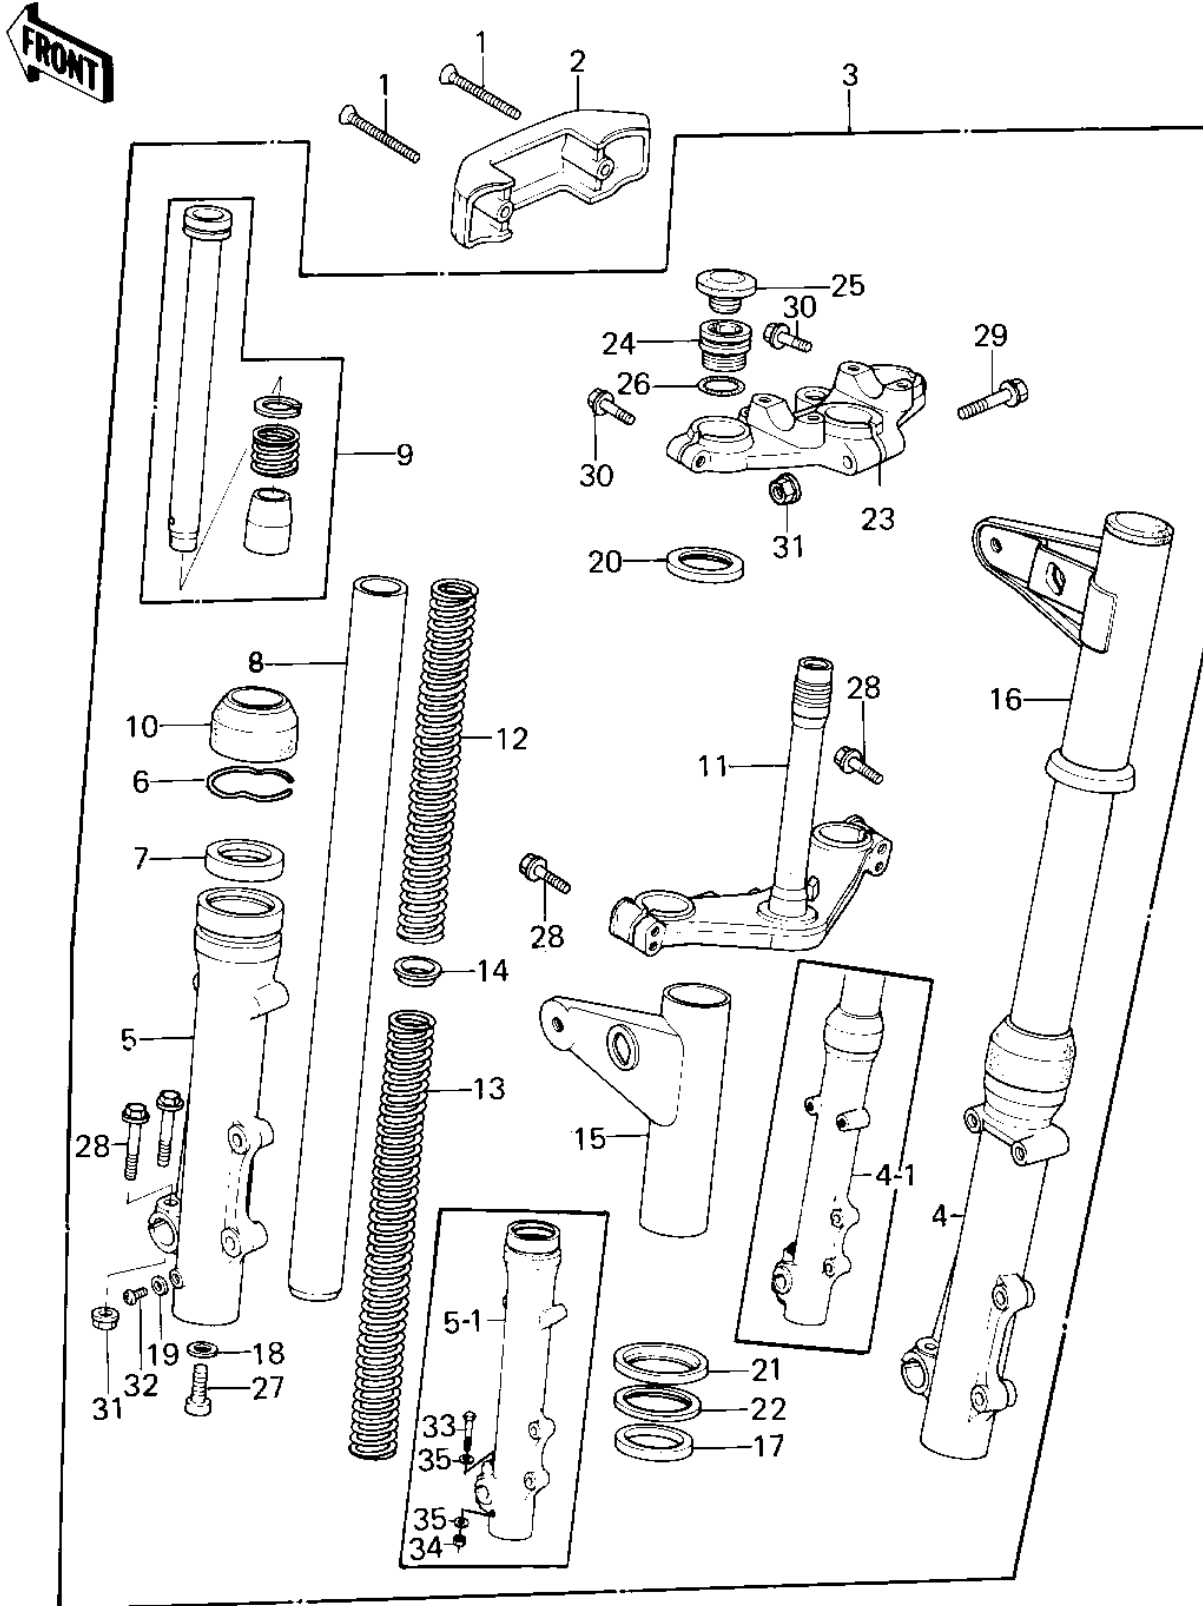

1980 Shaft PARTS DIAGRAM

FRONT FORK

1980 Shaft PARTS LIST

FRONT FORK

ITEM NAME	PART NUMBER	QUANTITY
SCREW,OVL CNTSK,5X55 (Ref # 1)	222E0555A	1
COVER,FORK (Ref # 2)	44033-1029	1
FORK-FRONT (Ref # 3)	44001-1222	1
FORK-FRONT (Ref # 3)	44001-1100	1
TUBE,RH,FORK OUTER (Ref # 4)	44006-1024	1
TUBE,RH,FORK OUTER (Ref # 4-1)	44006-1044	1
TUBE,LH,FORK OUTER (Ref # 5)	44005-1024	1
TUBE,LH,FORK OUTER (Ref # 5-1)	44005-1044	1
CIRCLIP (Ref # 6)	92033-1036	1
SEAL-OIL,FORK (Ref # 7)	92049-1251	1
TUBE,FORK INNER (Ref # 8)	44013-1021	1
TUBE,FORK INNER (Ref # 8)	44013-1036	1
CYLINDER-FORK (Ref # 9)	44022-1023	1
DUST SHIELD,FORK (Ref # 10)	92093-1024	1
STEM,STEERING (Ref # 11)	44037-1019	1
SPRING,FORK,UPPER (Ref # 12)	44026-1031	1
SPRING,FORK,LOWER (Ref # 13)	44026-1032	1
GUIDE,FORK SPRING (Ref # 14)	44028-033	1
COVER,L.H,FORK (Ref # 15)	44033-1045	1
COVER,L.H,FORK (Ref # 15)	44033-1045	1
COVER,R.H,FORK (Ref # 16)	44033-1046	1
COVER,R.H,FORK (Ref # 16)	44033-1046	1
DAMPER,FORK COVER (Ref # 17)	92075-1156	1
GASKET,FORK CYLINDER (Ref # 18)	11009-1127	1
GASKET FORK DRAIN PLG (Ref # 19)	44045-002	1
GUIDE,FORK COVER,UPPE (Ref # 20)	13169-1152	1
GUIDE,FORK COVER,LOWE (Ref # 21)	13169-1153	1
GUIDE,FORK COVER,DMPE (Ref # 22)	13169-1155	1
HEAD,STEERING STEM (Ref # 23)	44039-1015	1

1980 Shaft PARTS LIST

FRONT FORK

ITEM NAME	PART NUMBER	QUANTITY
BOLT,FORK TOP (Ref # 24)	44029-1010	1
CAP,RUBBER (Ref # 25)	11012-1018	1
"0" RING,FORK TOP (Ref # 26)	92055-1052	1
BOLT,FORK CYLINDER (Ref # 27)	92001-1186	1
BOLT,8X40 (Ref # 28)	92001-1188	1
BOLT,8X40 (Ref # 28)	92001-1188	1
BOLT,HEX HEAD,8X53 (Ref # 29)	92001-1060	1
BOLT,10X45 (Ref # 30)	92001-1189	1
NUT,8M/M (Ref # 31)	44007-1002	1
NUT,8M/M (Ref # 31)	44007-1002	1
SCREW PAN HEAD 4X8 (Ref # 32)	220B0408	1
BOLT,HEX HEAD,8X55 (Ref # 33)	114G0855	1
NUT,LOCK,8MM (Ref # 34)	92015-1124	1
WASHER PLAIN 8MM (Ref # 35)	410B0800	1