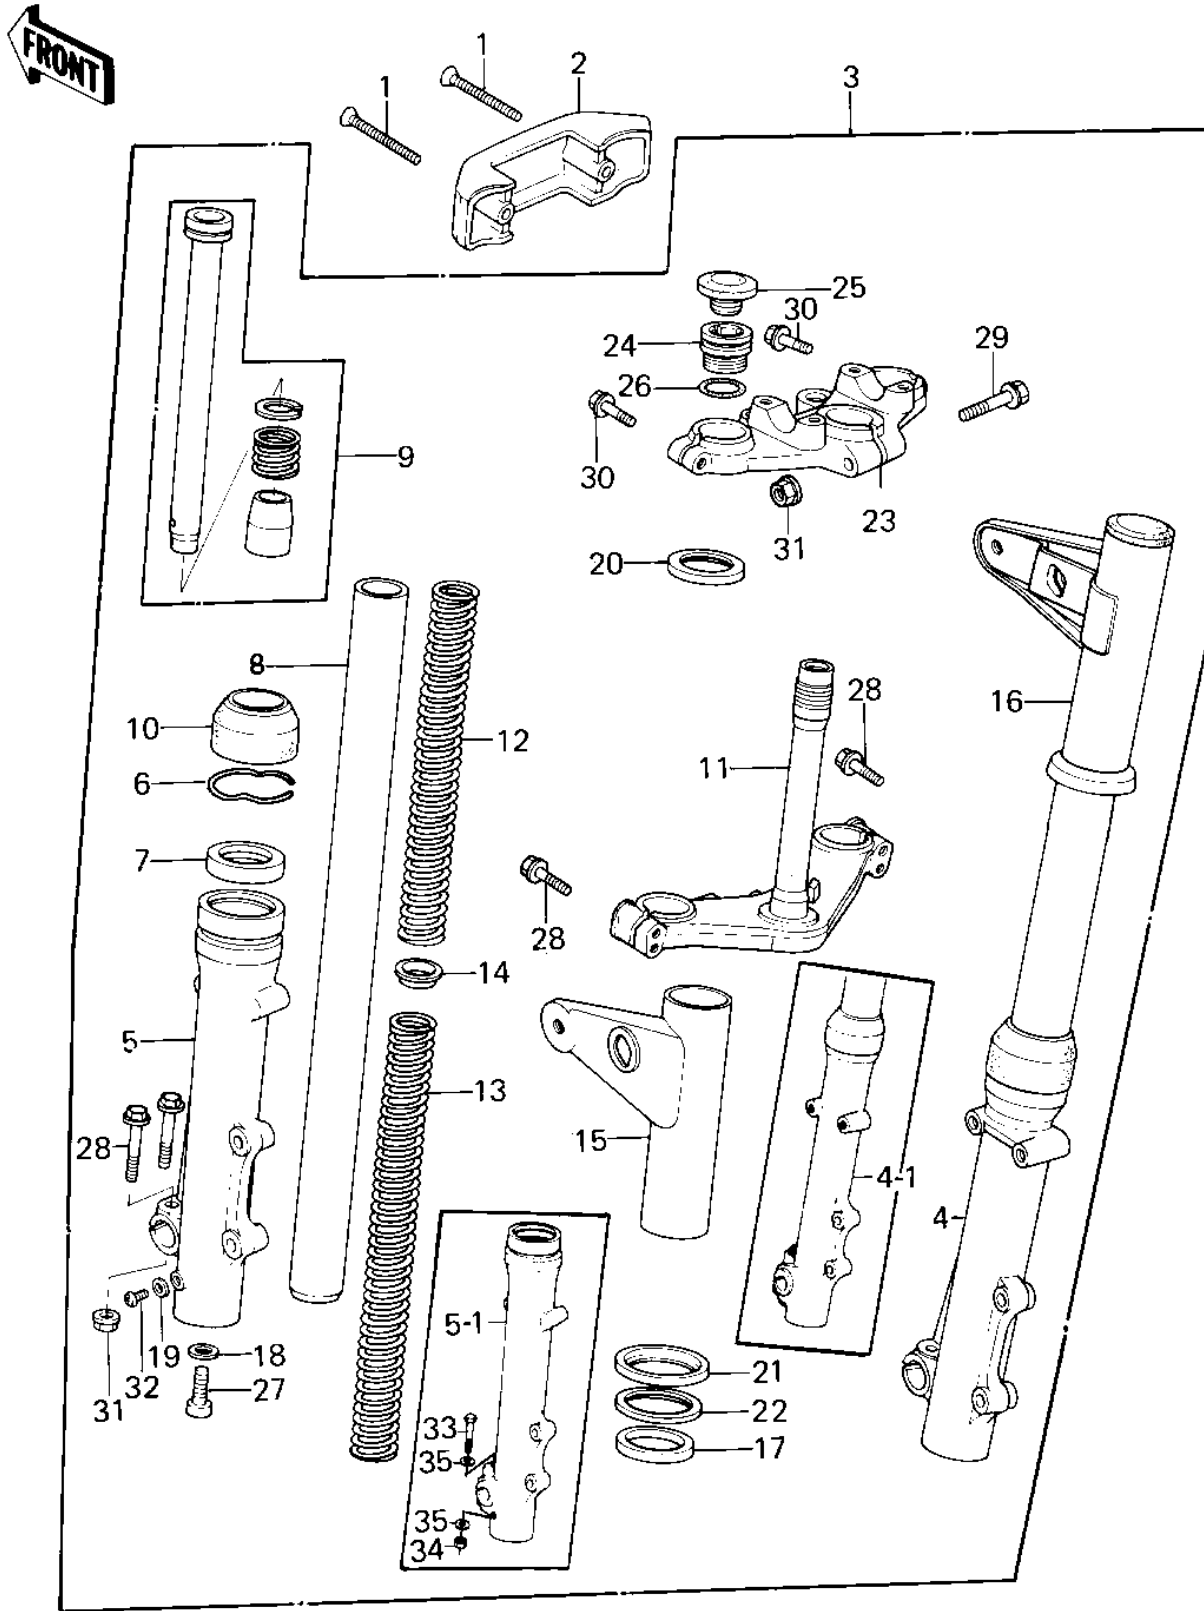

# 1980 Shaft PARTS DIAGRAM

FRONT FORK

# 1980 Shaft PARTS LIST

## FRONT FORK

ITEM NAME	PART NUMBER	QUANTITY
BOLT,FORK TOP (Ref # 24)	44029-1010	1
CAP,RUBBER (Ref # 25)	11012-1018	1
"0" RING,FORK TOP (Ref # 26)	92055-1052	1
BOLT,FORK CYLINDER (Ref # 27)	92001-1186	1
BOLT,8X40 (Ref # 28)	92001-1188	1
BOLT,8X40 (Ref # 28)	92001-1188	1
BOLT,HEX HEAD,8X53 (Ref # 29)	92001-1060	1
BOLT,10X45 (Ref # 30)	92001-1189	1
NUT,8M/M (Ref # 31)	44007-1002	1
NUT,8M/M (Ref # 31)	44007-1002	1
SCREW PAN HEAD 4X8 (Ref # 32)	220B0408	1
BOLT,HEX HEAD,8X55 (Ref # 33)	114G0855	1
NUT,LOCK,8MM (Ref # 34)	92015-1124	1
WASHER PLAIN 8MM (Ref # 35)	410B0800	1