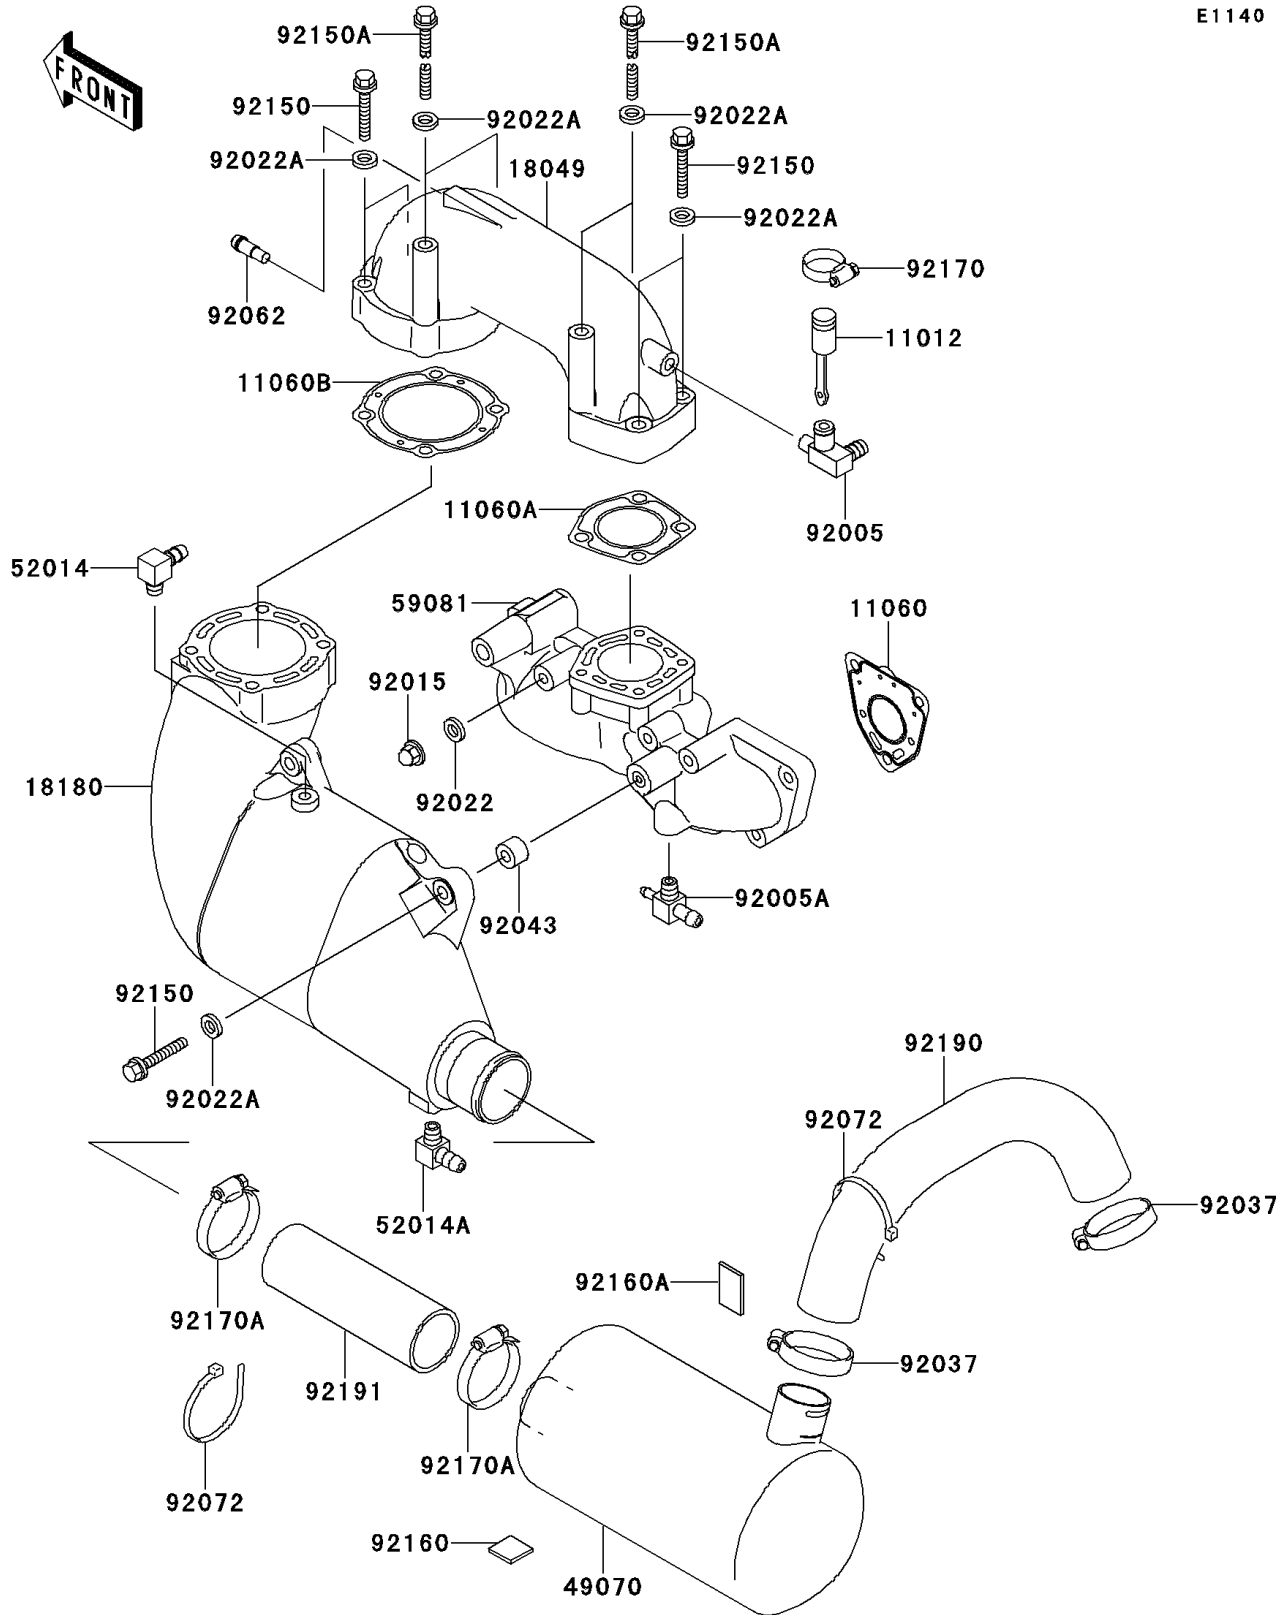

# 1997 1100 STX PARTS DIAGRAM

Muffler(s)

E1140

# 1997 1100 STX PARTS LIST

## Muffler(s)

ITEM NAME	PART NUMBER	QUANTITY
CAP (Ref # 11012)	11012-3757	1
GASKET (Ref # 11060)	11060-3767	3
GASKET,MANIFOLD (Ref # 11060A)	11060-3768	1
GASKET,MUFFLER (Ref # 11060B)	11060-3769	1
PIPE-EXHAUST (Ref # 18049)	18049-3764	1
BODY-MUFFLER (Ref # 18180)	18180-3714	1
MUFFLER-COMP (Ref # 49070)	49070-3725	1
ELBOW (Ref # 52014)	52014-3709	1
ELBOW (Ref # 52014A)	52014-3711	1
MANIFOLD-EXHAUST (Ref # 59081)	59081-3726	1
FITTING (Ref # 92005)	92005-3715	1
FITTING (Ref # 92005A)	92005-3720	1
NUT,CAP,8MM (Ref # 92015)	92015-1371	9
WASHER,8.2X18X1.5 (Ref # 92022)	92022-1964	9
WASHER,10.2X20X1.5 (Ref # 92022A)	92022-3742	10
CLAMP (Ref # 92037)	92037-3738	2
PIN,11X14X12.3 (Ref # 92043)	92043-1266	2
NOZZLE (Ref # 92062)	92062-3705	1
BAND,L=368.3 (Ref # 92072)	92072-3808	2
BOLT,10X50 (Ref # 92150)	92150-3819	6
BOLT,10X125 (Ref # 92150A)	92150-3825	4
DAMPER,25X25 (Ref # 92160)	92160-3864	1
DAMPER,40X25 (Ref # 92160A)	92160-3865	1
CLAMP (Ref # 92170)	92170-3729	1
CLAMP (Ref # 92170A)	92170-3754	2
TUBE,MUFFLER-TAILPIPE (Ref # 92190)	92190-3938	1
TUBE,CHAMBER-WATER PUMP (Ref # 92191)	92191-3786	1