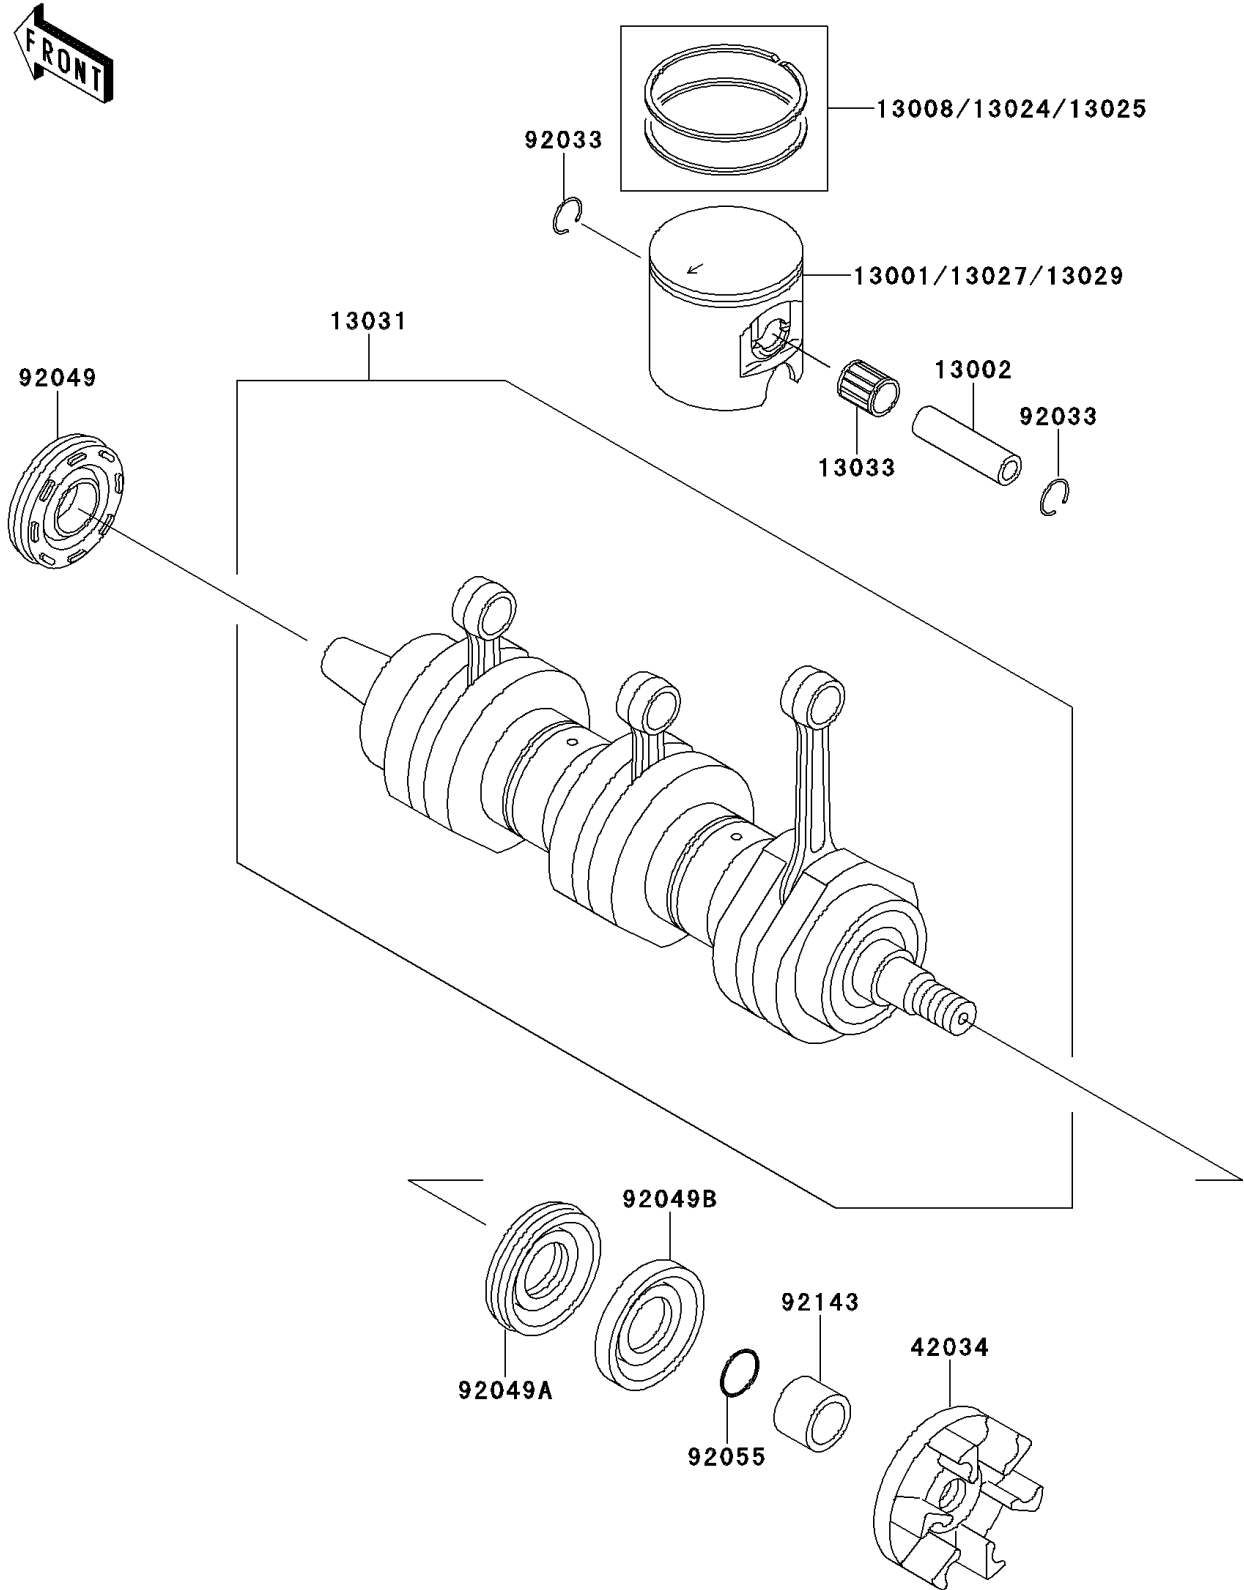

1997 1100 STX PARTS DIAGRAM

Crankshaft/Piston(s)

E1320

1997 1100 STX PARTS LIST

Crankshaft/Piston(s)

ITEM NAME	PART NUMBER	QUANTITY
PISTON-ENGINE (Ref # 13001)	13001-3725	3
PIN-PISTON (Ref # 13002)	13002-3706	3
RING-SET-PISTON,STD (Ref # 13008)	13008-3708	3
RING-SET-PISTON LL,O/S 1.00 (Ref # 13024)	13024-3706	AR
RING-SET-PISTON L,O/S 0.50 (Ref # 13025)	13025-3706	AR
PISTON-ENGINE LL,O/S 1.00 (Ref # 13027)	13027-3715	AR
PISTON-ENGINE L,O/S 0.50 (Ref # 13029)	13029-3715	AR
CRANKSHAFT-COMP (Ref # 13031)	13031-3731	1
BEARING-SMALL END (Ref # 13033)	13033-3703	3
COUPLING (Ref # 42034)	42034-3709	1
RING-SNAP (Ref # 92033)	92033-3721	6
SEAL-OIL,FWJ7307210ZS (Ref # 92049)	92049-3713	1
SEAL-OIL (Ref # 92049A)	92049-3715	1
SEAL-OIL (Ref # 92049B)	92049-3716	1
RING-O,20.8X2.4 (Ref # 92055)	92055-3740	1
COLLAR (Ref # 92143)	92143-3745	1