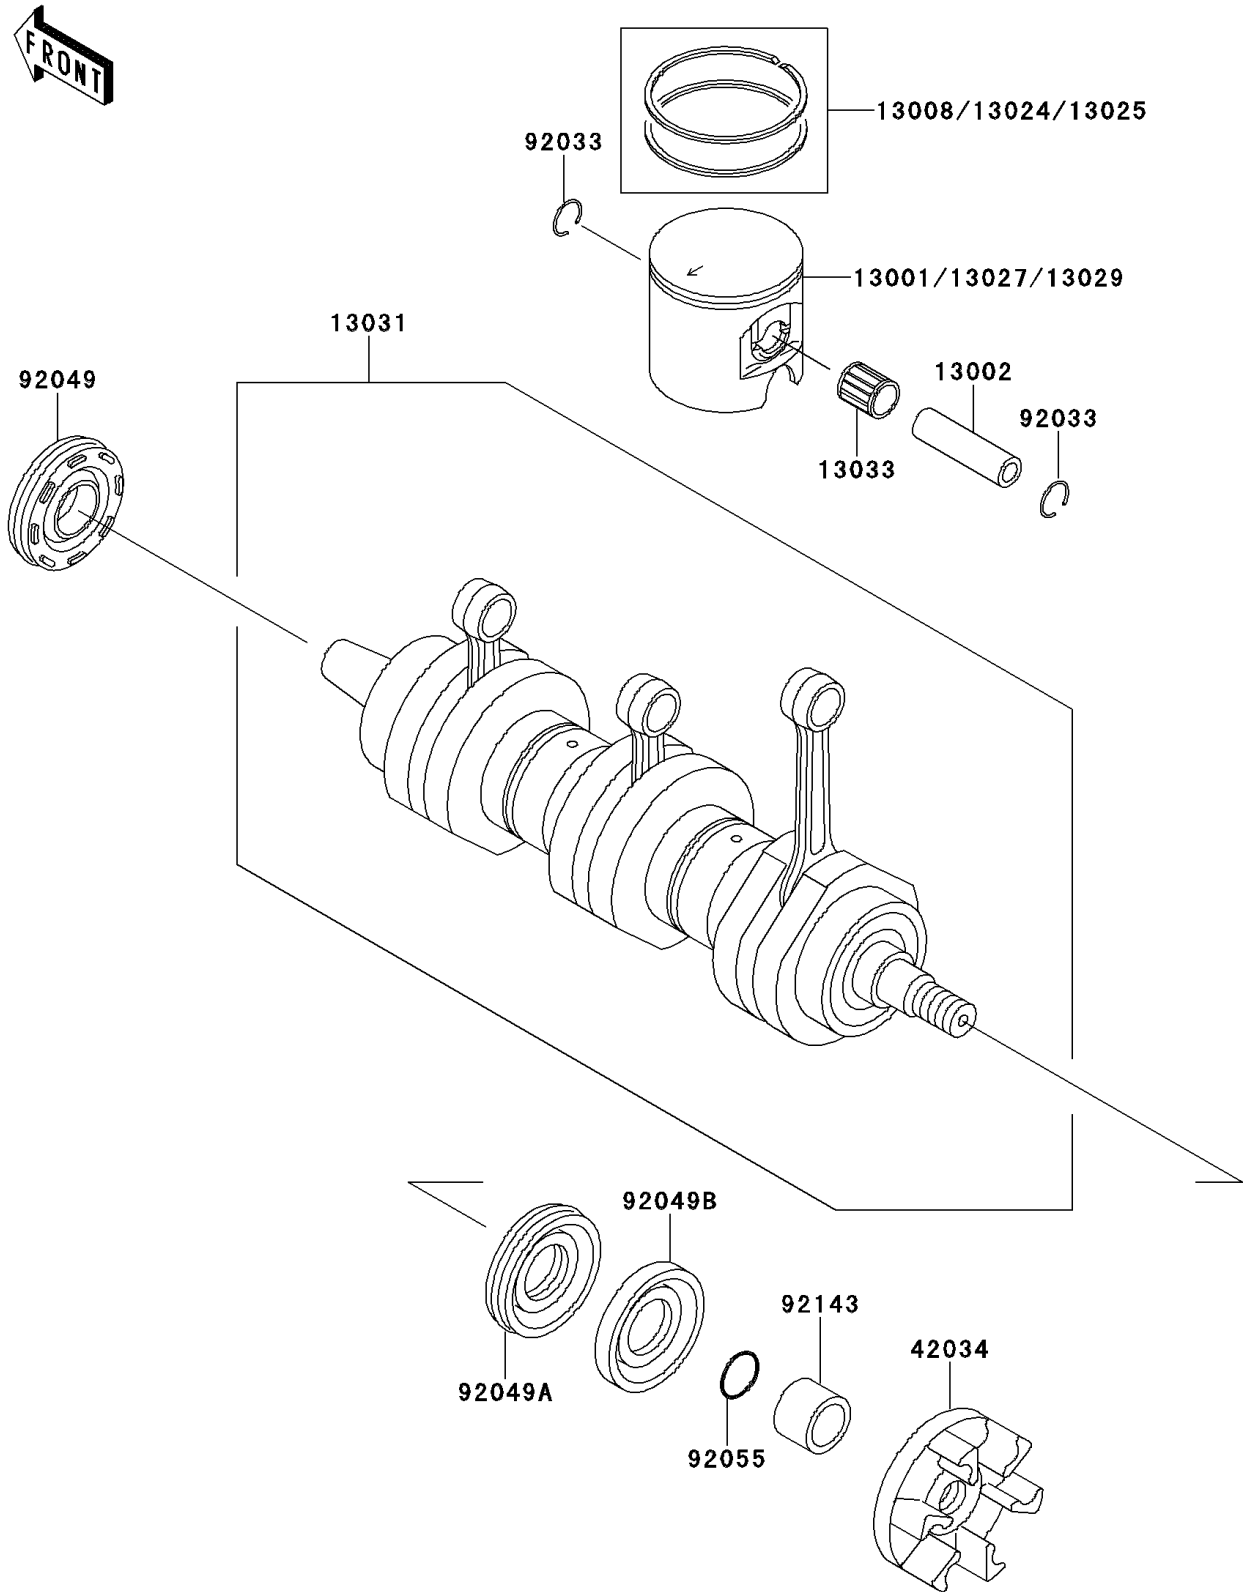

1997 1100 STX PARTS DIAGRAM

Crankshaft/Piston(s)

E1320

1997 1100 STX PARTS LIST

Crankshaft/Piston(s)

ITEM NAME	PART NUMBER	QUANTITY
PISTON-ENGINE (Ref # 13001)	13001-3725	3
PIN-PISTON (Ref # 13002)	13002-3706	3
RING-SET-PISTON,STD (Ref # 13008)	13008-3708	3
RING-SET-PISTON LL,O/S 1.00 (Ref # 13024)	13024-3706	AR
RING-SET-PISTON L,O/S 0.50 (Ref # 13025)	13025-3706	AR
PISTON-ENGINE LL,O/S 1.00 (Ref # 13027)	13027-3715	AR
PISTON-ENGINE L,O/S 0.50 (Ref # 13029)	13029-3715	AR
CRANKSHAFT-COMP (Ref # 13031)	13031-3731	1
BEARING-SMALL END (Ref # 13033)	13033-3703	3
COUPLING (Ref # 42034)	42034-3709	1
RING-SNAP (Ref # 92033)	92033-3721	6
SEAL-OIL,FWJ7307210ZS (Ref # 92049)	92049-3713	1
SEAL-OIL (Ref # 92049A)	92049-3715	1
SEAL-OIL (Ref # 92049B)	92049-3716	1
RING-O,20.8X2.4 (Ref # 92055)	92055-3740	1
COLLAR (Ref # 92143)	92143-3745	1