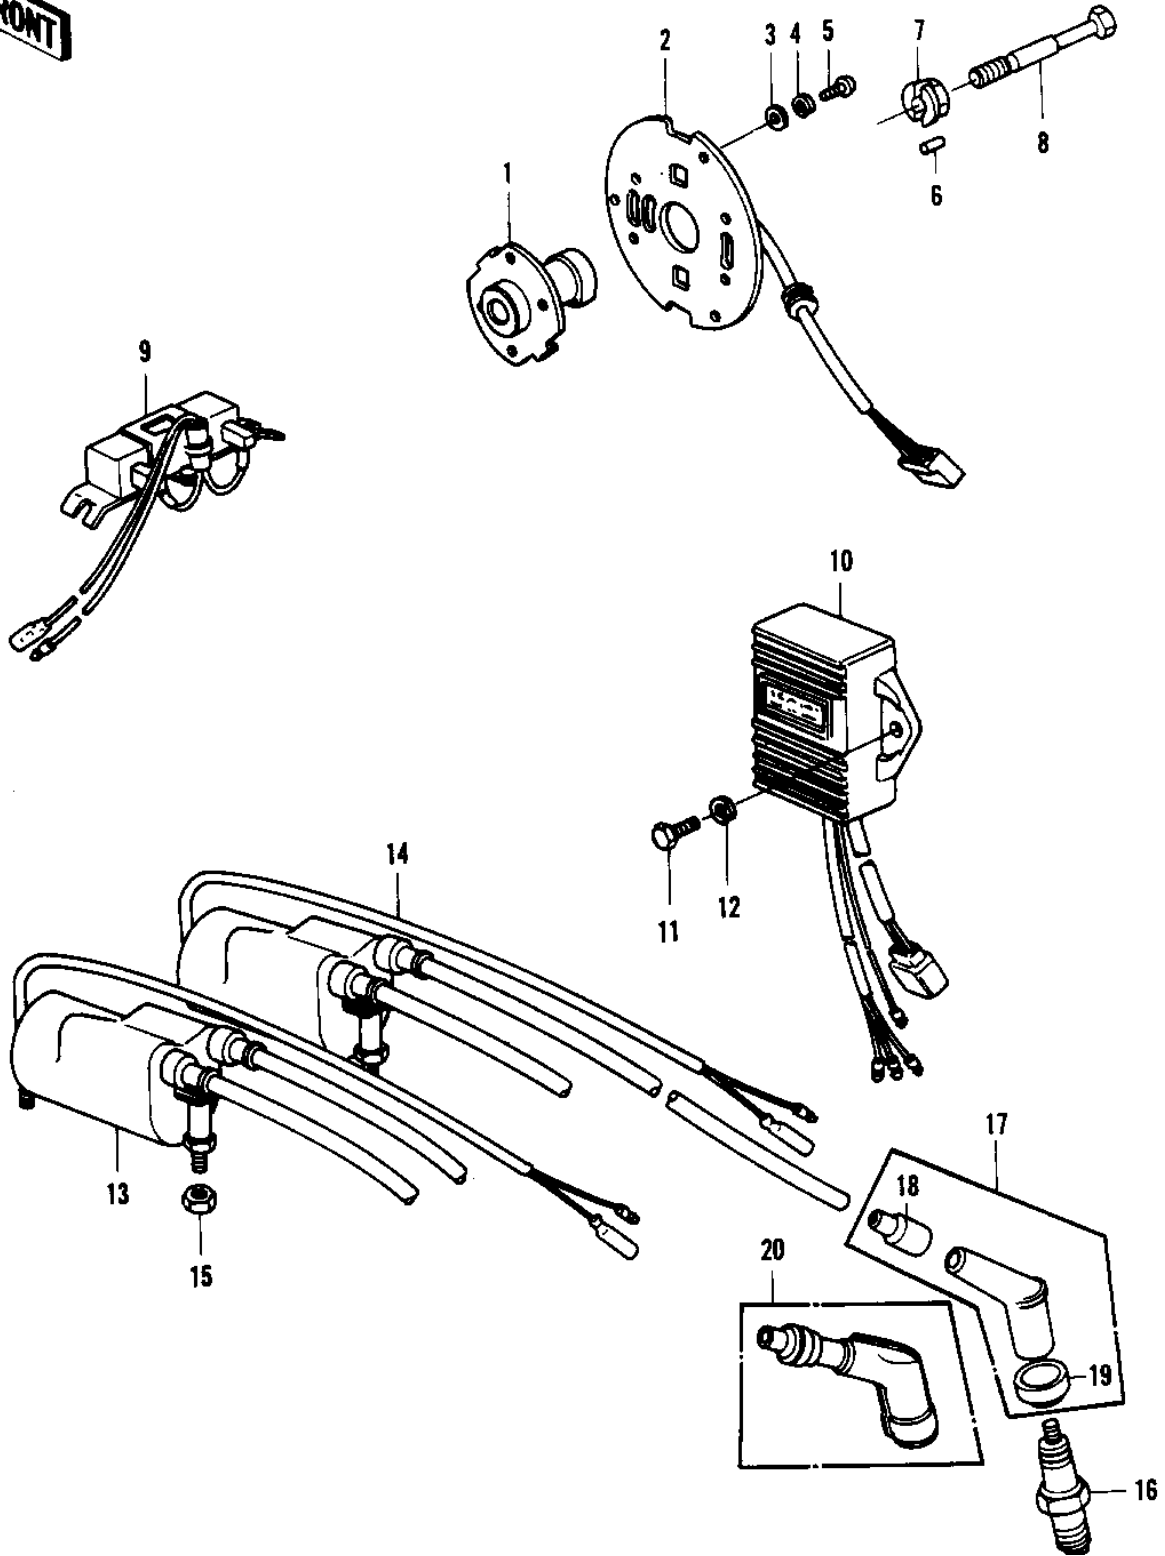

1980 Classic PARTS DIAGRAM

IGNITION

1980 Classic PARTS LIST

IGNITION

ITEM NAME	PART NUMBER	QUANTITY
ADVANCER ASSY,SPARK (Ref # 1)	21148-1009	1
COIL-PULSING (Ref # 2)	59026-1012	1
COIL-PULSING (Ref # 2)	59026-1012	AL
WASHER PLAIN 5MM (Ref # 3)	410B0500	3
WASHER SPRING 5MM (Ref # 4)	461F0500	3
SCREW PAN HEAD 5X12 (Ref # 5)	220B0512	3
PIN-SPRING,4X8 (Ref # 6)	555A0408	1
WASHER,SPARK ADVANCER (Ref # 7)	92022-244	1
BOLT,SPARK ADVANCER (Ref # 8)	92001-113	1
RESISTOR ASSY (Ref # 9)	28018-1018	1
IGNITER (Ref # 10)	21119-1040	2
BOLT-UPSET,6X16 (Ref # 11)	112G0616	2
WASHER SPRING 6MM (Ref # 12)	461F0600	2
COIL,IGNITION,NO.1&4 (Ref # 13)	21121-1013	1
COIL,IGNITION,NO.2&3 (Ref # 14)	21121-1014	1
NUT-6MM (Ref # 15)	92015-1078	4
SPARK PLUG B8ES (Ref # 16)	B8ES	4
SPARK PLUG BR8ES (Ref # 16)	BR8ES	4
CAP SPARK PLUG (Ref # 17)	21160-1014	4
GROMMET,SPARK PLG CAP (Ref # 18)	21132-005	4
GROMMET-PLUG CAP,A (Ref # 19)	21131-004	4
CAP,SPARK PLUG (Ref # 20)	21160-005	4