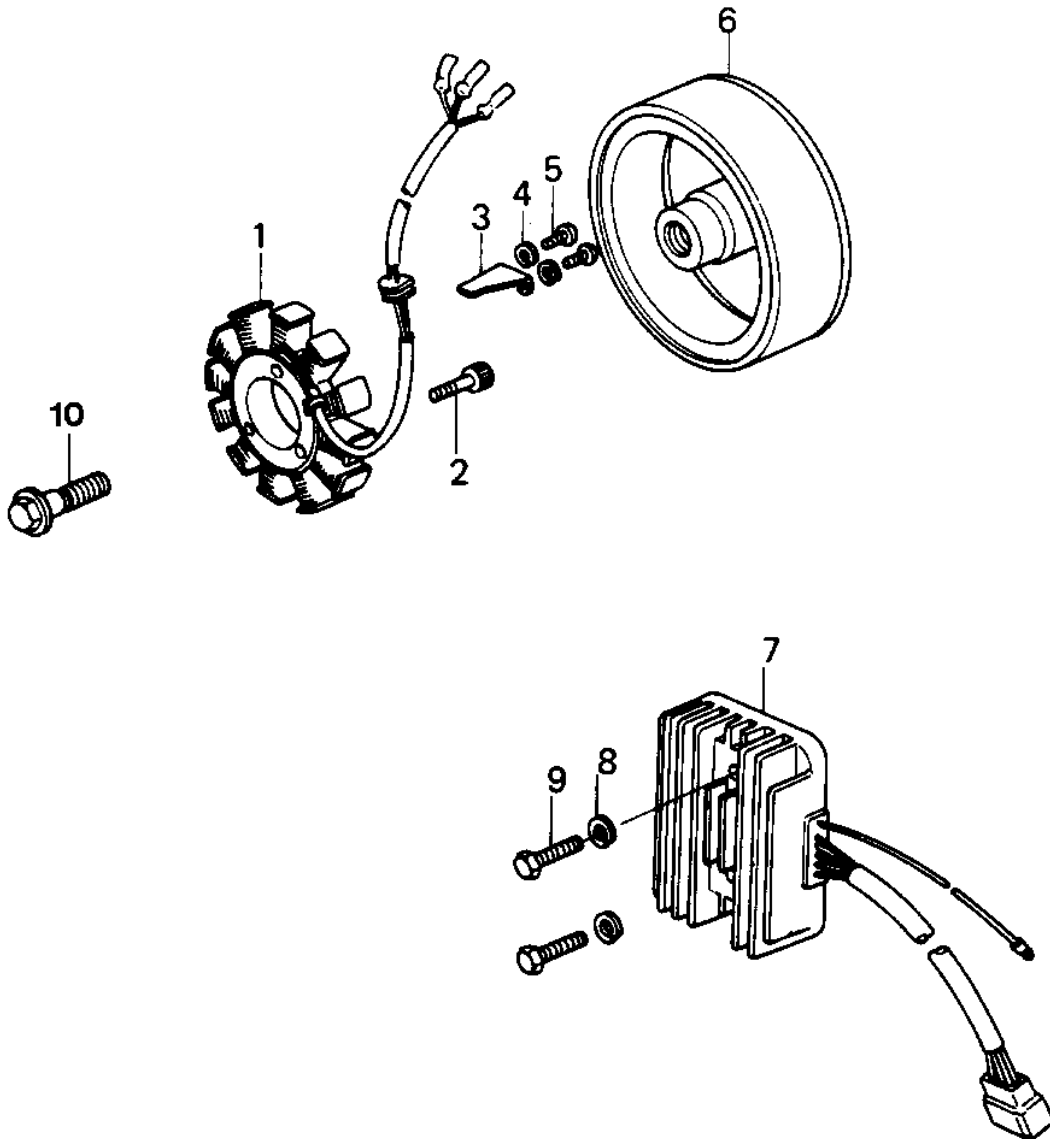

1980 Classic PARTS DIAGRAM

GENERATOR/REGULATOR

1980 Classic PARTS LIST

GENERATOR/REGULATOR

ITEM NAME	PART NUMBER	QUANTITY
STATOR ASSY (Ref # 1)	21003-4001	1
BOLT-SOCKET,5X30 (Ref # 2)	120P0530	3
CLAMP,GENERATOR WIRE (Ref # 3)	92037-1122	1
CLAMP,GENERATOR WIRE (Ref # 3)	92037-1122	AL
WASHER SPRING 5MM (Ref # 4)	461F0500	2
SCREW PAN HEAD 5X12 (Ref # 5)	220B0512	2
ROTOR (Ref # 6)	21007-4001	1
REGULATOR,VOLTAGE (Ref # 7)	21066-1008	1
WASHER SPRING 6MM (Ref # 8)	461F0600	2
BOLT-UPSET (Ref # 9)	112G0625	2
BOLT,12X40 (Ref # 10)	92001-1146	1