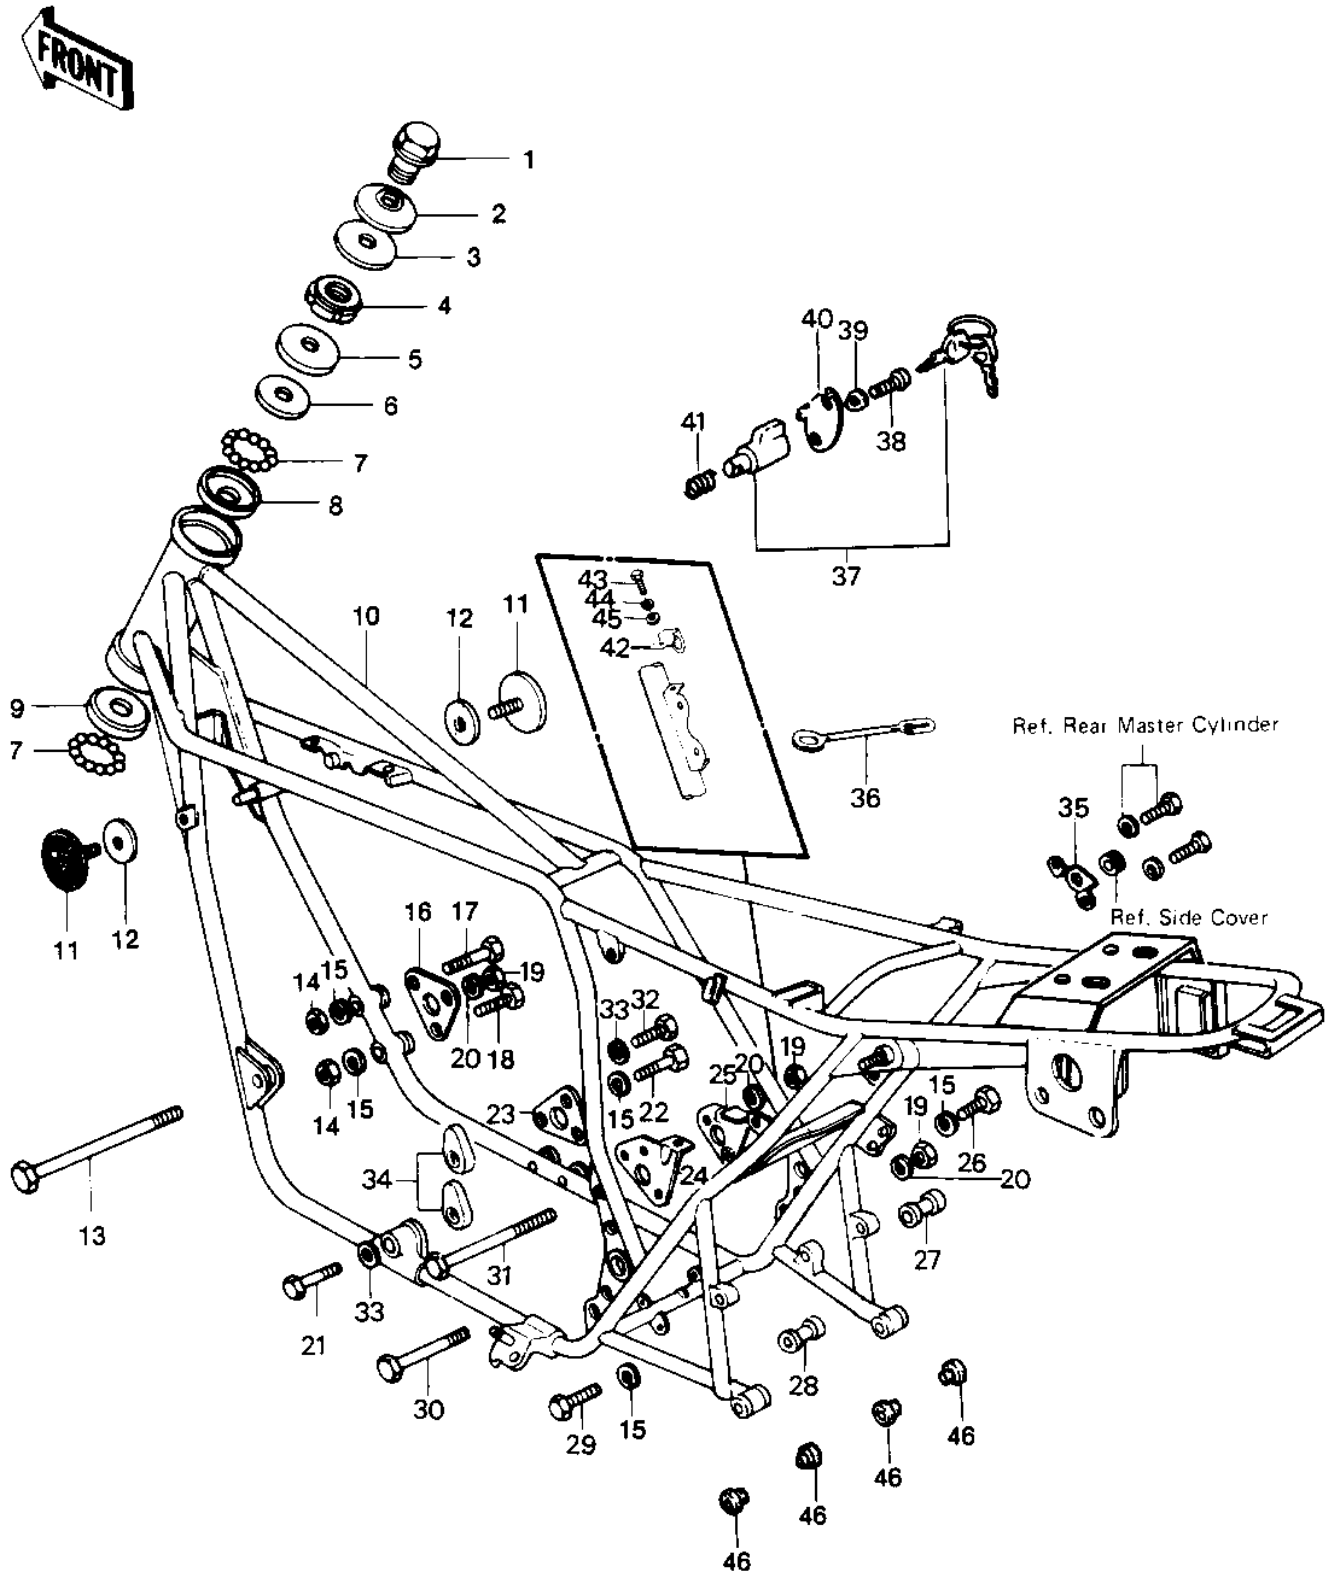

1980 Classic PARTS DIAGRAM

FRAME/FRAME FITTINGS