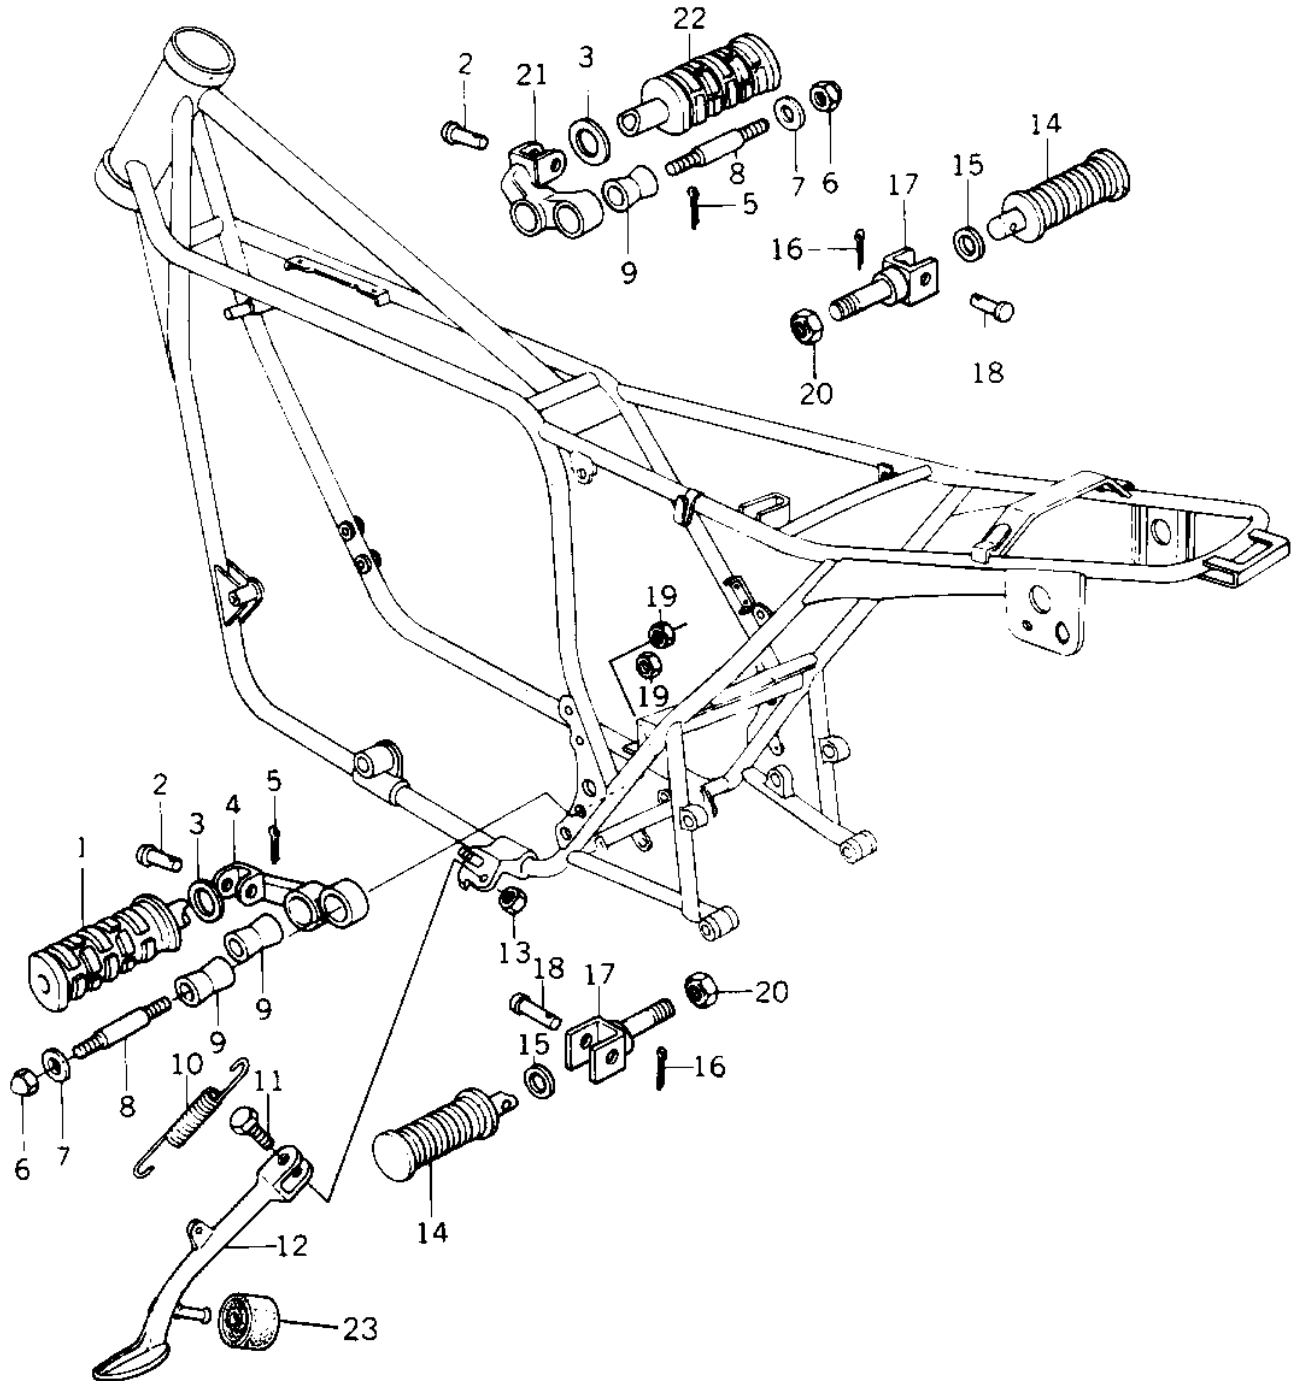

1980 Classic PARTS DIAGRAM

FOOTRESTS/STAND

101

1980 Classic PARTS LIST

FOOTRESTS/STAND

ITEM NAME	PART NUMBER	QUANTITY
BAR-FOOTREST,L.H (Ref # 1)	34028-011	1
PIN-FOOTREST BAR FIT (Ref # 2)	92043-080	2
WASHER,PLAIN (Ref # 3)	92022-250	2
BRACKET,FOOTREST,L.H (Ref # 4)	34003-036	1
PIN,COTTER,2.5X15 (Ref # 5)	550D2515	2
NUT,CAP,LOCK,8MM (Ref # 6)	92015-1133	4
CAP,FOOTRESTBAR (Ref # 7)	92102-010	4
STUD,FOOTREST BAR FIT (Ref # 8)	92004-048	4
DAMPER RUBBER,FOOTRST (Ref # 9)	92075-140	4
SPRING,SIDE STAND (Ref # 10)	34025-005	1
BOLT-SIDE STAND (Ref # 11)	92003-079	1
STAND-SIDE (Ref # 12)	34024-1036	1
NUT 10MM (Ref # 13)	315B1000	1
RUBBER,FOOTREST (Ref # 14)	92076-027	2
WASHER-PLAIN (OPT) (Ref # 15)	92022-199	2
PIN,COTTER,2.0X12 (Ref # 16)	550D2012	2
BRACKET,REAR FOOTREST (Ref # 17)	33028-011	2
PIN (Ref # 18)	92043-1464	2
NUT 10MM (Ref # 19)	315B1000	4
NUT-HEX-FINE,12MM (Ref # 20)	315B1200	2
BRACKET,FOOTREST,R.H (Ref # 21)	34003-037	1
BAR-FOOTREST,R.H (Ref # 22)	34028-012	1
DAMPER,STAND STOPPER (Ref # 23)	92075-1205	1