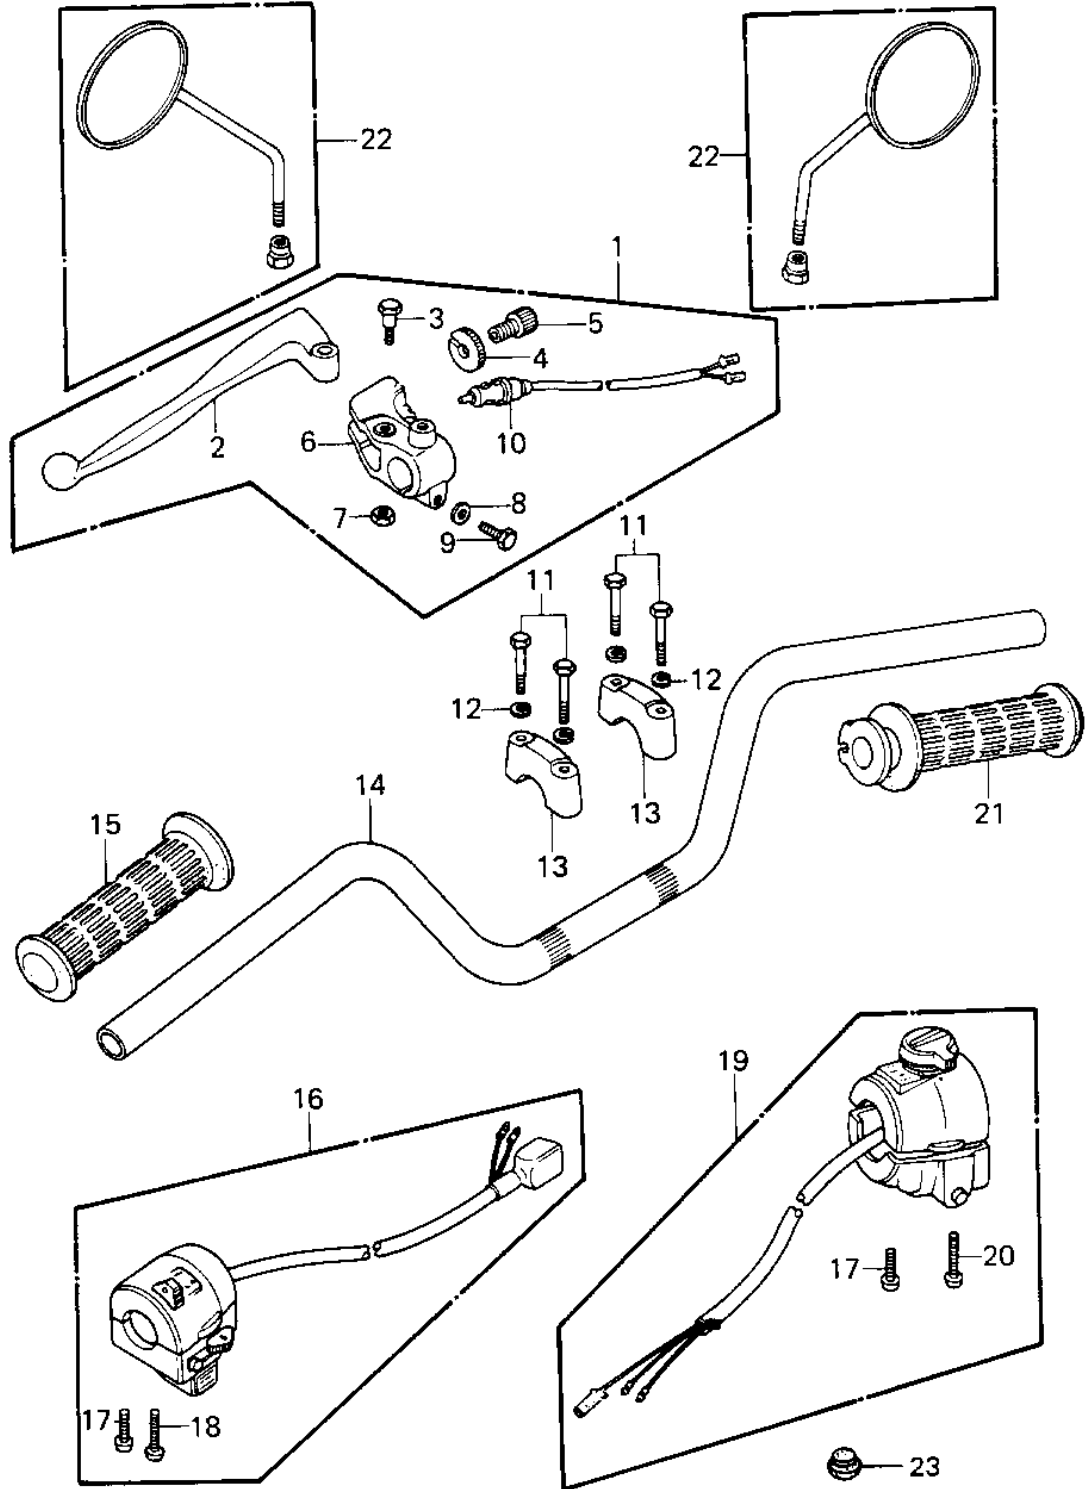

1980 Classic PARTS DIAGRAM

HANDLEBAR

1980 Classic PARTS LIST

HANDLEBAR

ITEM NAME	PART NUMBER	QUANTITY
LEVER ASSY,CLUTCH (Ref # 1)	46076-054	1
LEVER,CLUTCH (Ref # 2)	46092-023	1
BOLT,HEX HEAD (Ref # 3)	92007-047	1
NUT,CABLE ADJUST NUT (Ref # 4)	46056-007	1
SCREW CABLE ADJUST (Ref # 5)	46055-003	1
HOLDER,CLUTCH LEVER (Ref # 6)	46094-019	1
NUT,LOCK 6MM (Ref # 7)	92017-014	1
WASHER PLAIN 6MM (Ref # 8)	410B0600	1
BOLT HEX HEAD 6X25 (Ref # 9)	110N0625	1
SWITCH,CLUTCH (Ref # 10)	27043-002	1
BOLT 8X38 (Ref # 11)	92001-1405	4
WASHER SPRING 8MM (Ref # 12)	461F0800	4
HOLDER-HANDLEBAR (Ref # 13)	46012-008	2
HANDLEBAR (Ref # 14)	46003-1047	1
RUBBER,L.H GRIP (Ref # 15)	46075-028	1
HOUSING ASSY,L.H (Ref # 16)	46091-1094	1
SCREW PAN HEAD 5X30 (Ref # 17)	220B0530	2
SCREW-PAN-CROS (Ref # 18)	220B0535	1
HOUSING ASSY,R.H (Ref # 19)	46091-1093	1
SCREW-PAN-CROS (Ref # 20)	220B0540	1
GRIP ASSY,THROTTLE (Ref # 21)	46019-038	1
REAR VIEW MIRROR ASSY (Ref # 22)	56001-1053	2
PLUG,B,KICKSTARTER (Ref # 23)	92066-061	1