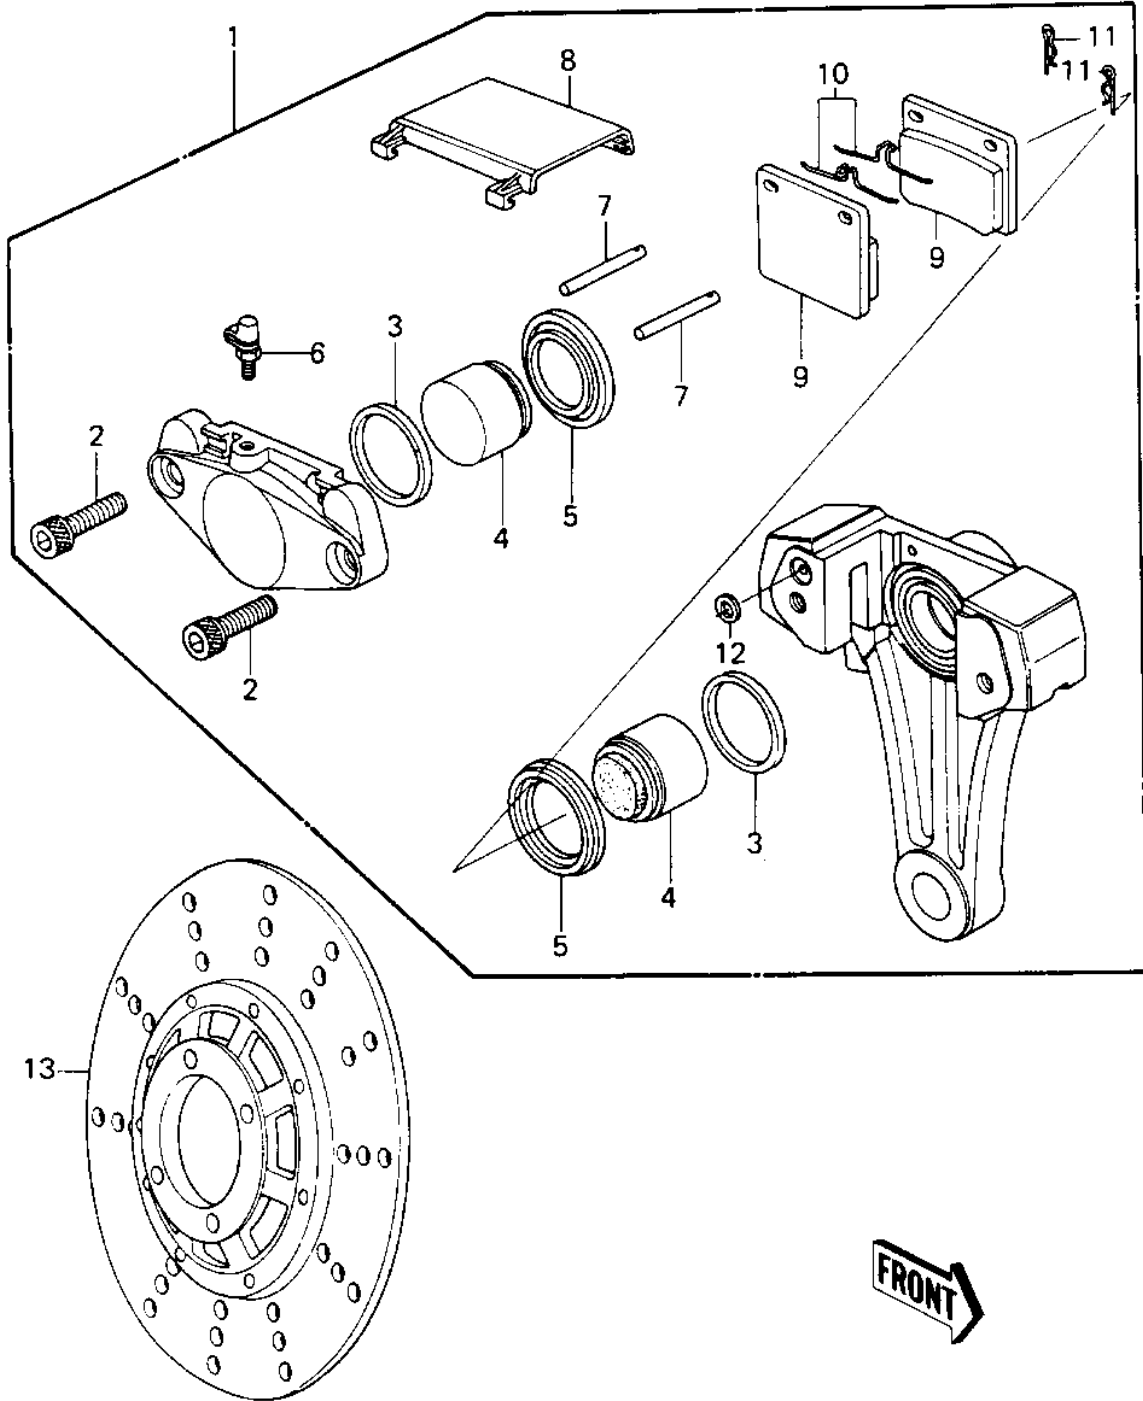

1980 Classic PARTS DIAGRAM

REAR BRAKE

1980 Classic PARTS LIST

REAR BRAKE

ITEM NAME	PART NUMBER	QUANTITY
CALIPER ASSY,REAR (Ref # 1)	43041-1027	1
BOLT,TIE,10X45 (Ref # 2)	92001-1071	2
RING,PISTON SEAL (Ref # 3)	43049-002	2
PISTON,BRAKE (Ref # 4)	43020-1011	2
DUST SEAL,PISTON (Ref # 5)	43054-004	2
BLEEDER SET (Ref # 6)	43085-001	1
PIN (Ref # 7)	43045-007	2
CAP (Ref # 8)	43024-004	1
PAD SET (Ref # 9)	43082-1002	1
SPRING (Ref # 10)	43086-002	2
CLIP (Ref # 11)	43084-003	2
RING,SEAL6.5X11.5X2.2 (Ref # 12)	43049-1004	1
DISC PLATE,REAR (Ref # 13)	41080-1020	1