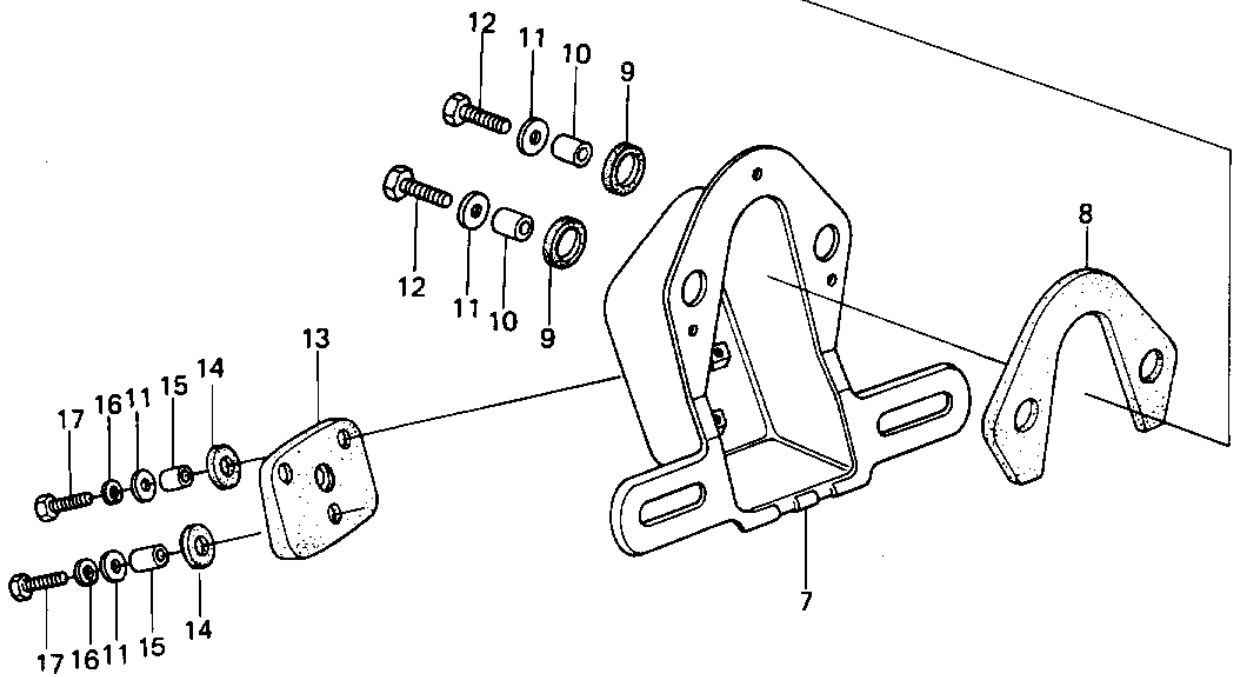

# 1980 Classic PARTS DIAGRAM

## TAILLIGHT

# 1980 Classic PARTS LIST

## TAILLIGHT

ITEM NAME	PART NUMBER	QUANTITY
TAIL LAMP UNIT (Ref # 1)	23025-064	1
CASE,TAIL LIGHT (Ref # 2)	23027-041	1
BULB,12V 32/3CP (Ref # 3)	92069-059	1
GASKET,TAIL LENS (Ref # 4)	23028-021	1
LENS,TAIL LAMP (Ref # 5)	23026-034	1
SCREW-PAN-CROS (Ref # 6)	220R0460	2
BRACKET,LICENSE PLATE (Ref # 7)	23036-1028	1
DAMPER RUBBER (Ref # 8)	23066-023	1
DAMPER RUBBER (Ref # 9)	23066-020	2
COLLAR,6.8X10X8.5 (Ref # 10)	92027-129	2
WASHER 6.5X20X1.6T (Ref # 11)	92022-125	5
BOLT 6X22 (Ref # 12)	112B0622	2
DAMPER,TAIL LAMP (Ref # 13)	92075-1055	1
DAMPER RUBBER,RR FEND (Ref # 14)	92075-121	3
COLLAR 6.8X10X14.5 (Ref # 15)	92027-156	3
WASHER SPRING 6MM (Ref # 16)	461F0600	3
BOLT-UPSET (Ref # 17)	112G0625	3