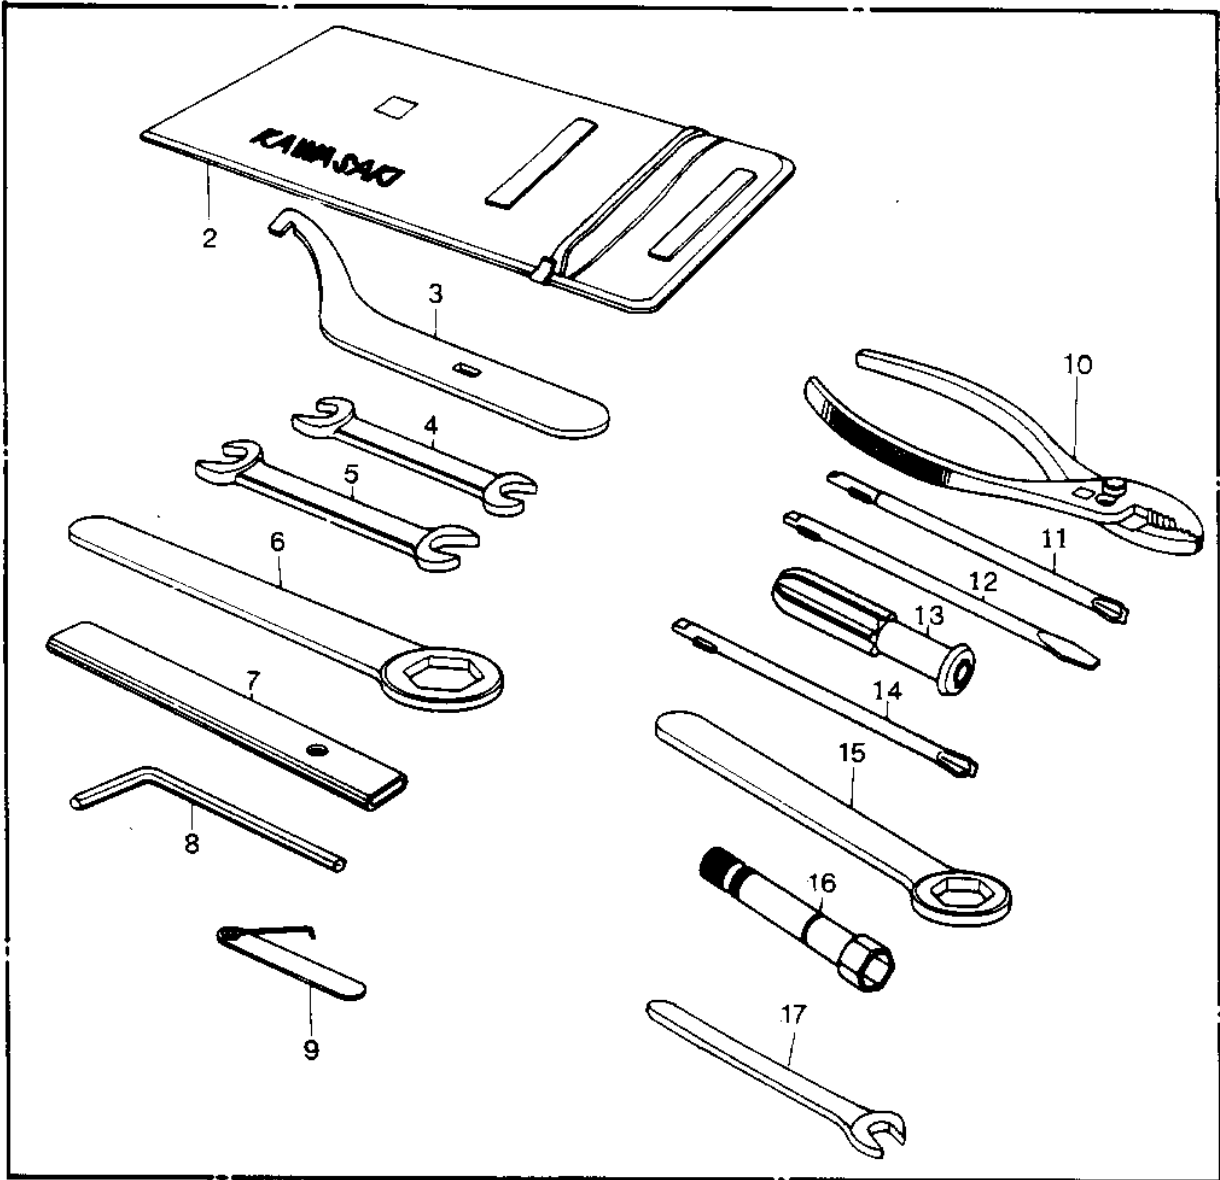

1980 Classic PARTS DIAGRAM

OWNER TOOLS