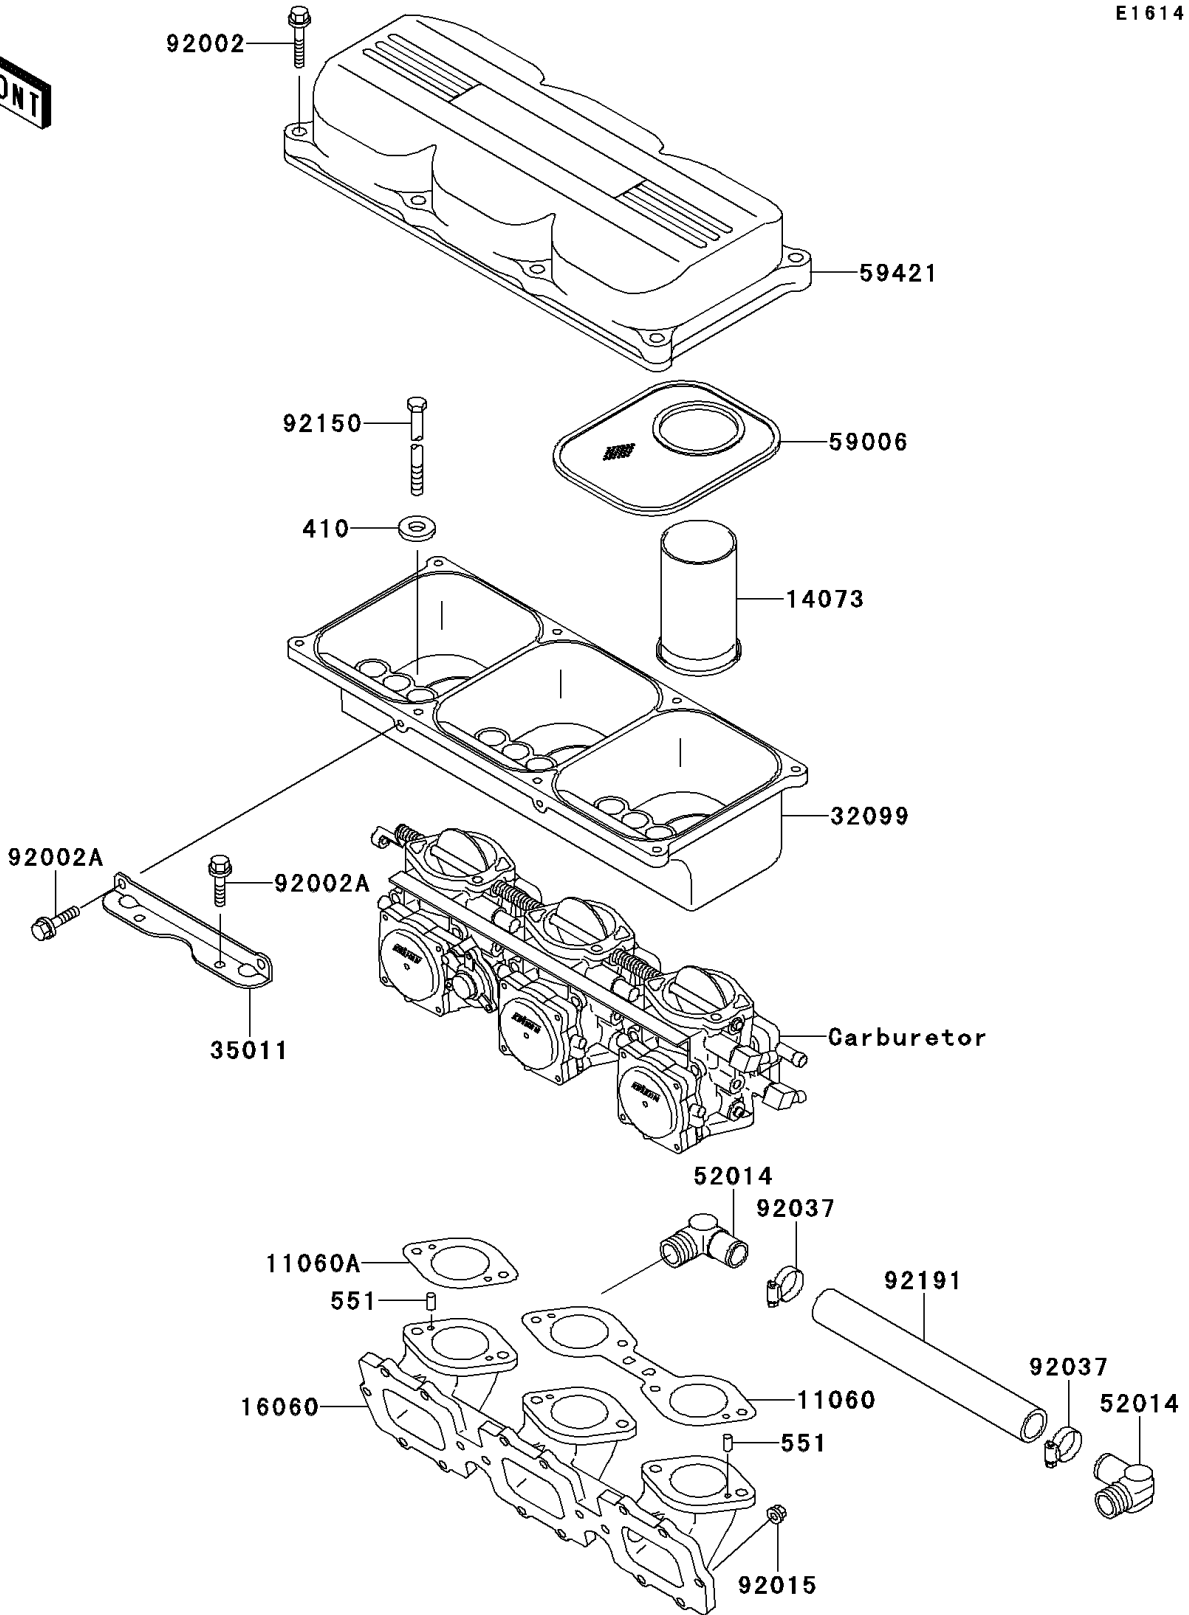

# 1997 1100 STX PARTS DIAGRAM

Flame Arrester

E1614

## 1997 1100 STX PARTS LIST

### Flame Arrester

ITEM NAME	PART NUMBER	QUANTITY
WASHER-PLAIN-SMALL,6MM (Ref # 410)	410S0600	6
PIN-DOWEL (Ref # 551)	551R0408	4
GASKET,CARBURETOR (Ref # 11060)	11060-3775	1
GASKET (Ref # 11060A)	11060-3776	1
DUCT (Ref # 14073)	14073-3751	3
PIPE-INTAKE (Ref # 16060)	16060-3704	1
CASE (Ref # 32099)	32099-3782	1
STAY (Ref # 35011)	35011-3707	1
ELBOW (Ref # 52014)	52014-3712	2
ARRESTER-FLAME (Ref # 59006)	59006-3713	3
COVER-INTAKE (Ref # 59421)	59421-3724	1
BOLT,6X30 (Ref # 92002)	92002-3726	8
BOLT,6X16 (Ref # 92002A)	92002-3728	4
NUT,6MM (Ref # 92015)	92015-3767	18
CLAMP,COOLING HOSE (Ref # 92037)	92037-1589	2
BOLT,6X125 (Ref # 92150)	92150-3824	6
TUBE (Ref # 92191)	92191-3778	1