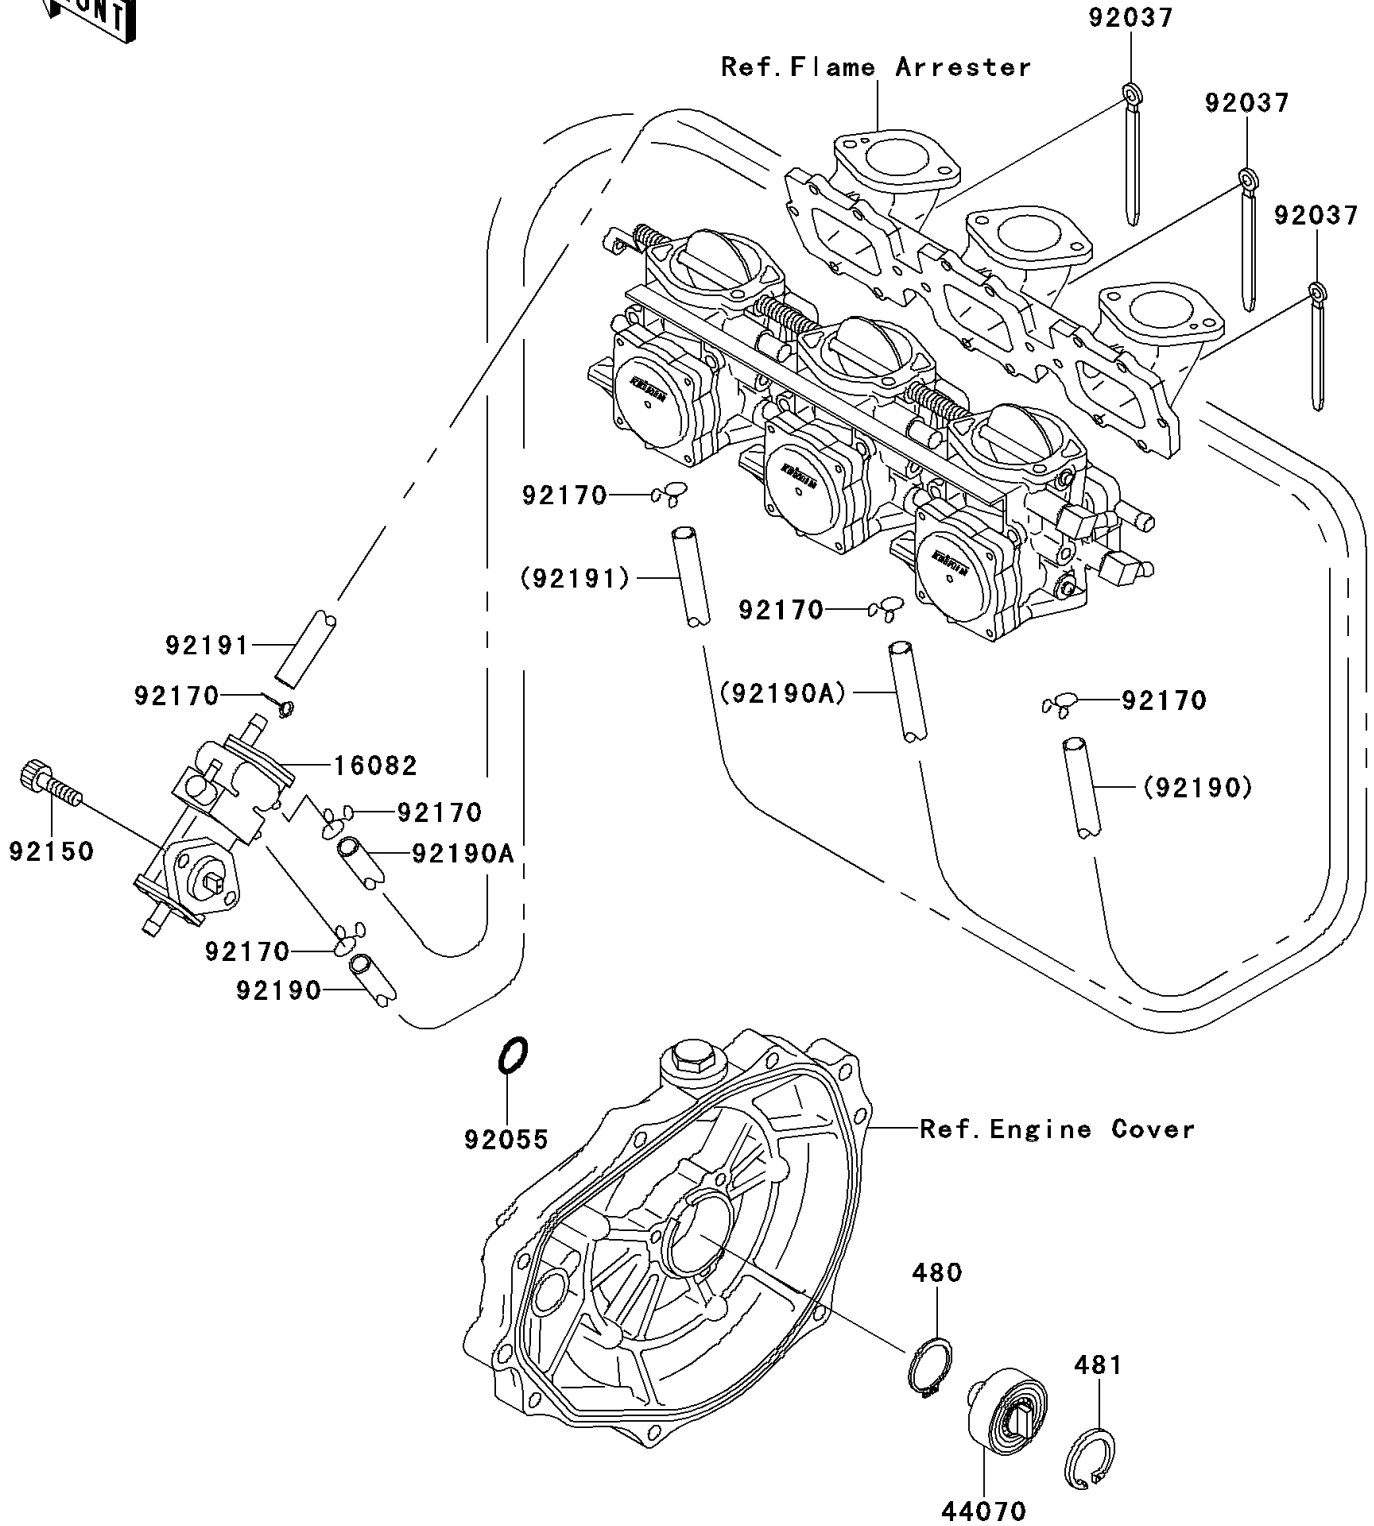

1997 1100 STX PARTS DIAGRAM

Oil Pump

E1710

1997 1100 STX PARTS LIST

Oil Pump

ITEM NAME	PART NUMBER	QUANTITY
CIRCLIP-TYPE-C,12MM (Ref # 480)	480J1200	1
CIRCLIP-TYPE-C,37MM (Ref # 481)	481J3700	1
PUMP-ASSY-OIL (Ref # 16082)	16082-3720	1
DAMPER-ASSY (Ref # 44070)	44070-3701	1
CLAMP,L=100 (Ref # 92037)	92037-3736	3
RING-O,19.5X1.5 (Ref # 92055)	92055-055	1
BOLT,SOCKET,6X25 (Ref # 92150)	92150-3830	2
CLAMP (Ref # 92170)	92170-3750	6
TUBE,6X12X600 (Ref # 92190)	92190-3947	1
TUBE,RR,CARBURETOR (Ref # 92190A)	92190-3967	1
TUBE (Ref # 92191)	92191-3780	1