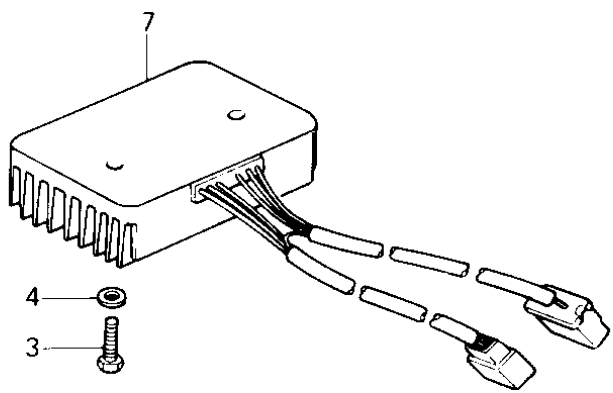

# 1980 KZ1300-B2 PARTS DIAGRAM

GENERATOR/REGULATOR

# 1980 KZ1300-B2 PARTS LIST

## GENERATOR/REGULATOR

ITEM NAME	PART NUMBER	QUANTITY
BOLT,SOCKET,5X30 (Ref # 1)	120Q0530A	3
BOLT,SOCKET,5X35 (Ref # 1)	120Q0535A	3
COVER,GENERATOR LEAD (Ref # 2)	14025-1153	1
BOLT-UPSET (Ref # 3)	112G0625	2
BOLT-UPSET 6X14 (Ref # 3)	112B0614	2
WASHER PLAIN 6MM (Ref # 4)	410B0600	4
STATOR ASSY (Ref # 5)	21003-1020	1
STATOR ASSY (Ref # 5)	21003-1035	1
ROTOR (Ref # 6)	21007-1015	1
ROTOR (Ref # 6)	21007-1029	1
REGULATOR,VOLTAGE (Ref # 7)	21066-1007	1
REGULATOR,VOLTAGE (Ref # 7)	21066-1015	1
SCREW PAN HEAD 5X12 (Ref # 8)	220B0512	2
WASHER SPRING 5MM (Ref # 9)	461F0500	2
SCREW PAN HEAD 6X10 (Ref # 10)	220B0610	2
BOLT,6X10 (Ref # 10-1)	112G0610	2
BOLT,10X40 (Ref # 11)	92001-1201	1
CLAMP,GENERATOR LEAD (Ref # 12)	92037-1098	1
CLAMP,GENERATOR LEAD (Ref # 12-1)	92037-1207	1
CLAMP,LEAD WIRE (Ref # 13)	92037-1345	2