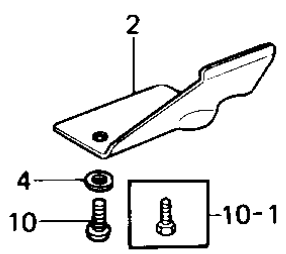

# 1980 KZ1300-B2 PARTS DIAGRAM

GENERATOR/REGULATOR

## GENERATOR/REGULATOR

ITEM NAME	PART NUMBER	QUANTITY
BOLT,SOCKET,5X30 (Ref # 1)	120Q0530A	3
BOLT,SOCKET,5X35 (Ref # 1)	120Q0535A	3
COVER,GENERATOR LEAD (Ref # 2)	14025-1153	1
BOLT-UPSET (Ref # 3)	112G0625	2
BOLT-UPSET 6X14 (Ref # 3)	112B0614	2
WASHER PLAIN 6MM (Ref # 4)	410B0600	4
STATOR ASSY (Ref # 5)	21003-1020	1
STATOR ASSY (Ref # 5)	21003-1035	1
ROTOR (Ref # 6)	21007-1015	1
ROTOR (Ref # 6)	21007-1029	1
REGULATOR,VOLTAGE (Ref # 7)	21066-1007	1
REGULATOR,VOLTAGE (Ref # 7)	21066-1015	1
SCREW PAN HEAD 5X12 (Ref # 8)	220B0512	2
WASHER SPRING 5MM (Ref # 9)	461F0500	2
SCREW PAN HEAD 6X10 (Ref # 10)	220B0610	2
BOLT,6X10 (Ref # 10-1)	112G0610	2
BOLT,10X40 (Ref # 11)	92001-1201	1
CLAMP,GENERATOR LEAD (Ref # 12)	92037-1098	1
CLAMP,GENERATOR LEAD (Ref # 12-1)	92037-1207	1
CLAMP,LEAD WIRE (Ref # 13)	92037-1345	2