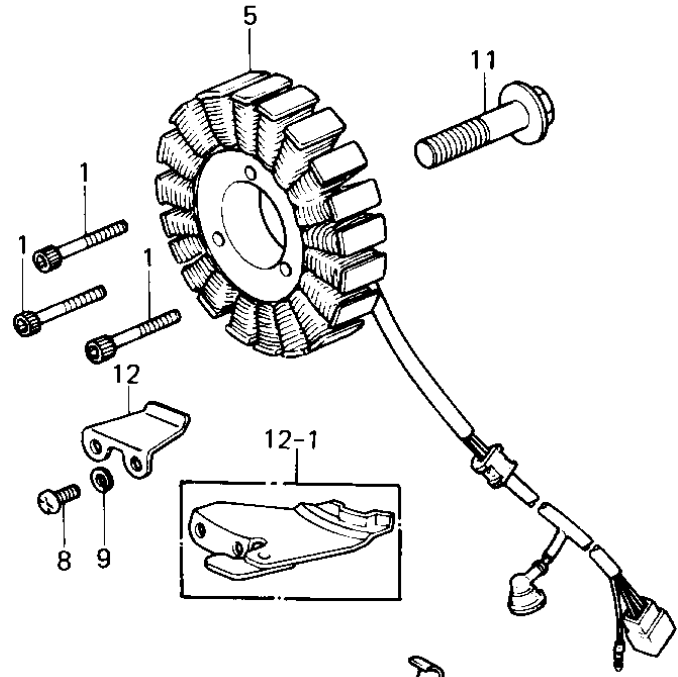

# 1980 KZ1300-B2 PARTS DIAGRAM

GENERATOR/REGULATOR

# 1980 KZ1300-B2 PARTS LIST

## GENERATOR/REGULATOR

ITEM NAME	PART NUMBER	QUANTITY
BOLT,SOCKET,5X30 (Ref # 1)	120Q0530A	3
BOLT,SOCKET,5X35 (Ref # 1)	120Q0535A	3
COVER,GENERATOR LEAD (Ref # 2)	14025-1153	1
BOLT-UPSET (Ref # 3)	112G0625	2
BOLT-UPSET 6X14 (Ref # 3)	112B0614	2
WASHER PLAIN 6MM (Ref # 4)	410B0600	4
STATOR ASSY (Ref # 5)	21003-1020	1
STATOR ASSY (Ref # 5)	21003-1035	1
ROTOR (Ref # 6)	21007-1015	1
ROTOR (Ref # 6)	21007-1029	1
REGULATOR,VOLTAGE (Ref # 7)	21066-1007	1
REGULATOR,VOLTAGE (Ref # 7)	21066-1015	1
SCREW PAN HEAD 5X12 (Ref # 8)	220B0512	2
WASHER SPRING 5MM (Ref # 9)	461F0500	2
SCREW PAN HEAD 6X10 (Ref # 10)	220B0610	2
BOLT,6X10 (Ref # 10-1)	112G0610	2
BOLT,10X40 (Ref # 11)	92001-1201	1
CLAMP,GENERATOR LEAD (Ref # 12)	92037-1098	1
CLAMP,GENERATOR LEAD (Ref # 12-1)	92037-1207	1
CLAMP,LEAD WIRE (Ref # 13)	92037-1345	2