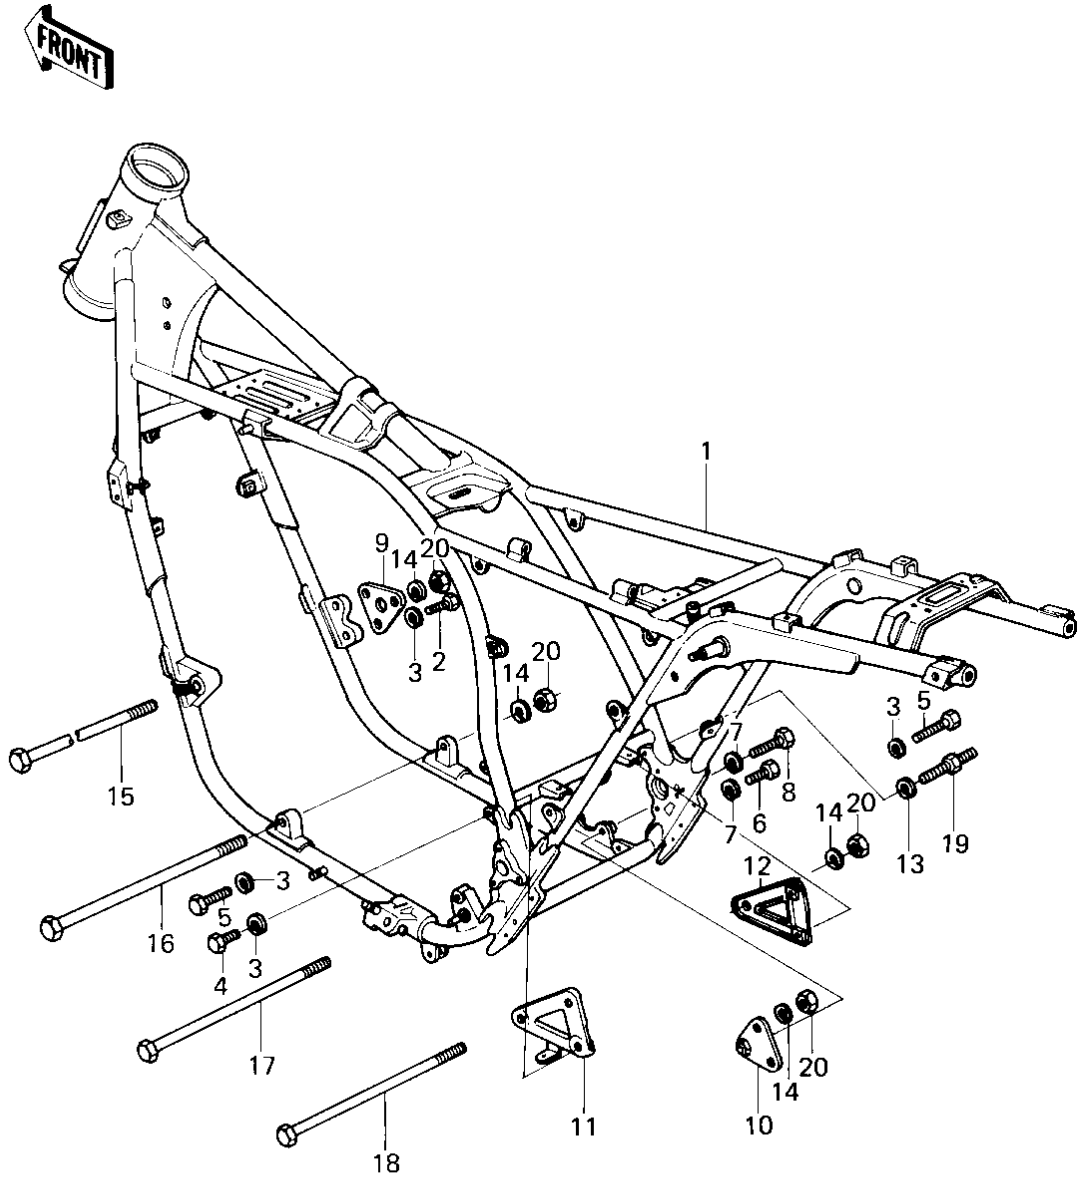

1980 KZ1300-B2 PARTS DIAGRAM

FRAME

1980 KZ1300-B2 PARTS LIST

FRAME

ITEM NAME	PART NUMBER	QUANTITY
FRAME (Ref # 1)	32002-1084	1
BOLT,8X22 (Ref # 2)	114G0822	2
WASHER SPRING 8MM (Ref # 3)	461F0800	5
BOLT-SMALL-UPSET 8X25 (Ref # 4)	115G0825	1
BOLT (Ref # 5)	92001-1578	2
BOLT,HEX HEAD,10X16 (Ref # 6)	113G1016	1
WASHER SPRING 10MM (Ref # 7)	461F1000	2
BOLT,HEX HEAD 10X40 (Ref # 8)	92001-1253	1
BRACKET,ENGINE,FRONT (Ref # 9)	32029-1061	1
BRACKET,ENGINE,REAR (Ref # 10)	32029-1062	1
BRACKET,ENGINE,REAR (Ref # 11)	32029-1063	1
BRACKET,ENGINE,REAR (Ref # 12)	32029-1064	1
WASHER SPRING 8MM (Ref # 13)	461F0800	1
WASHER SPRING 10MM (Ref # 14)	461F1000	4
BOLT,HEX HEAD,10X369 (Ref # 15)	92001-1126	1
BOLT,HEX HEAD,10X3/3 (Ref # 16)	92001-1127	1
BOLT,HEX HEAD,10X305 (Ref # 17)	92001-1128	1
BOLT,HEX HEAD,10X287 (Ref # 18)	92001-1129	1
BOLT,ENGINE BRACKET (Ref # 19)	92001-1400	1
NUT,LOCK,10MM (Ref # 20)	92019-021	4