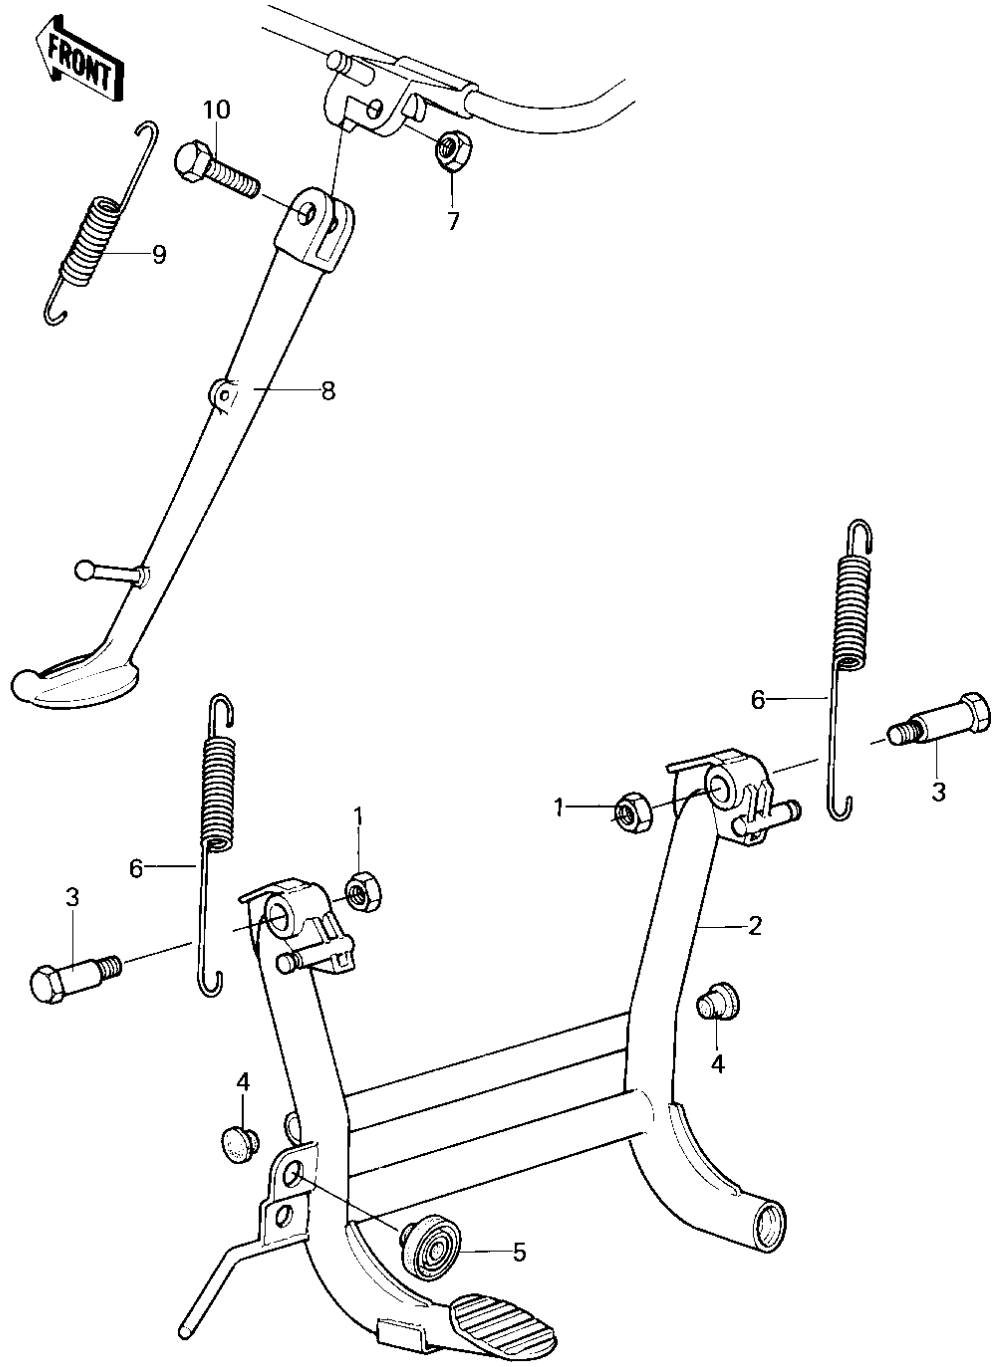

# 1980 KZ1300-B2 PARTS DIAGRAM

STANDS

## 1980 KZ1300-B2 PARTS LIST

### STANDS

ITEM NAME	PART NUMBER	QUANTITY
NUT,LOCK,10MM (Ref # 1)	92019-021	2
STAND-MAIN (Ref # 2)	34011-1021	1
BOLT,MAIN STAND FITTI (Ref # 3)	92001-1214	2
PLUG,FRAME END (Ref # 4)	92066-1034	2
DAMPER RUBB MAIN STAD (Ref # 5)	92075-015	1
SPRING,MAIN STAND (Ref # 6)	92081-1154	2
NUT-LOCK,12MM (Ref # 7)	92019-009	1
STAND-SIDE (Ref # 8)	34024-1046	1
SPRING,SIDE STAND (Ref # 9)	34025-005	1
BOLT,SIDE STAND FITT (Ref # 10)	92001-1339	1