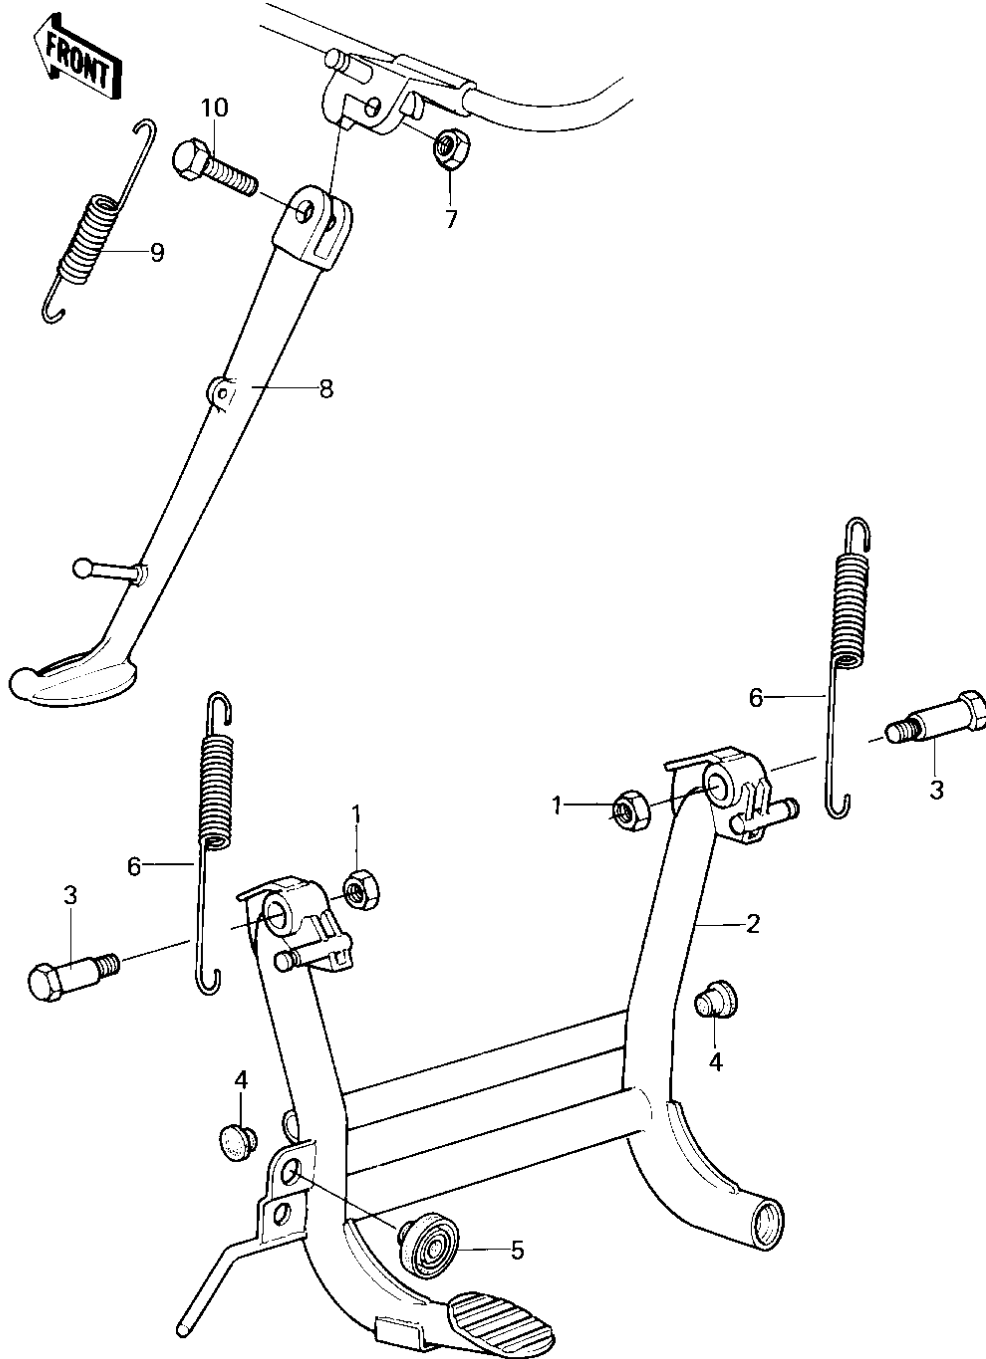

1980 KZ1300-B2 PARTS DIAGRAM

STANDS

1980 KZ1300-B2 PARTS LIST

STANDS

| ITEM NAME | PART NUMBER | QUANTITY |
|---------------------------------|-------------|----------|
| NUT,LOCK,10MM (Ref # 1) | 92019-021 | 2 |
| STAND-MAIN (Ref # 2) | 34011-1021 | 1 |
| BOLT,MAIN STAND FITTI (Ref # 3) | 92001-1214 | 2 |
| PLUG,FRAME END (Ref # 4) | 92066-1034 | 2 |
| DAMPER RUBB MAIN STAD (Ref # 5) | 92075-015 | 1 |
| SPRING,MAIN STAND (Ref # 6) | 92081-1154 | 2 |
| NUT-LOCK,12MM (Ref # 7) | 92019-009 | 1 |
| STAND-SIDE (Ref # 8) | 34024-1046 | 1 |
| SPRING,SIDE STAND (Ref # 9) | 34025-005 | 1 |
| BOLT,SIDE STAND FITT (Ref # 10) | 92001-1339 | 1 |