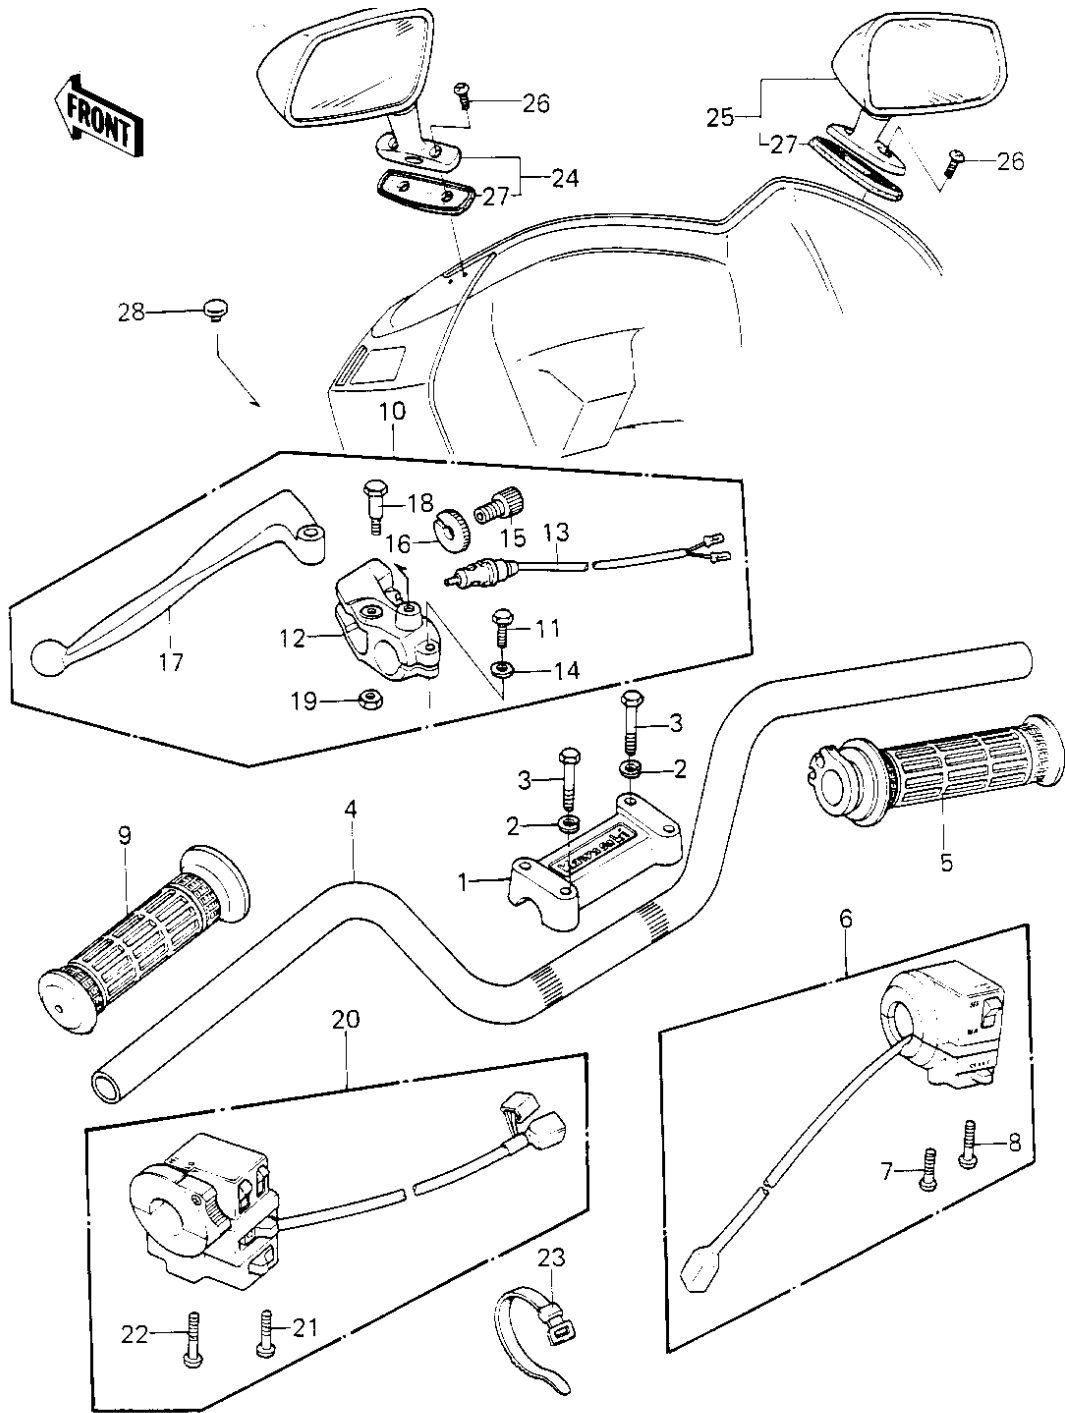

1980 KZ1300-B2 PARTS DIAGRAM

HANDLEBAR

1980 KZ1300-B2 PARTS LIST

HANDLEBAR

ITEM NAME	PART NUMBER	QUANTITY
HOLDER,HANDLEBAR (Ref # 1)	46012-1007	1
WASHER SPRING 8MM (Ref # 2)	461F0800	4
BOLT 8X38 (Ref # 3)	92001-1405	4
HANDLEBAR (Ref # 4)	46003-1043	1
GRIP-ASSY,THROTTLE (Ref # 5)	46019-1013	1
HOUSING ASSY,R.H (Ref # 6)	46091-1080	1
SCREW PAN HEAD 5X30 (Ref # 7)	220B0530	1
SCREW-PAN-CROS (Ref # 8)	220B0540	1
GRIP,LH (Ref # 9)	46075-1020	1
LEVER ASSY,CLUTCH (Ref # 10)	46076-1006	1
BOLT, HEX HEAD 6X22 (Ref # 11)	110N0622	1
HOLDER,CLUTCH LEVER (Ref # 12)	13091-1046	1
SWITCH,CLUTCH (Ref # 13)	27043-002	1
WASHER PLAIN 6MM (Ref # 14)	410B0600	1
SCREW CABLE ADJUST (Ref # 15)	46055-003	1
NUT-LOCK (Ref # 16)	46056-005	1
LEVER,CLUTCH (Ref # 17)	46092-1005	1
BOLT,CLUTCH LEVER FIT (Ref # 18)	92001-1075	1
NUT (Ref # 19)	92019-008	1
HOUSING ASSY,L.H (Ref # 20)	46091-1059	1
SCREW-PAN-CROS (Ref # 21)	220B0535	1
SCREW PAN HEAD 5X45 (Ref # 22)	220B0545	1
BAND,MIDDLE (Ref # 23)	92072-031	4
REAR VIEW MIRROR,L.H (Ref # 24)	56001-5001	1
REAR VIEW MIRROR,R.H (Ref # 25)	56001-5002	1
SCREW,PAN HEAD,6X20 (Ref # 26)	92009-1019	4
DAMPER,REAR VIEW MIRR (Ref # 27)	92075-1230	2
PLUG (Ref # 28)	92066-1069	2