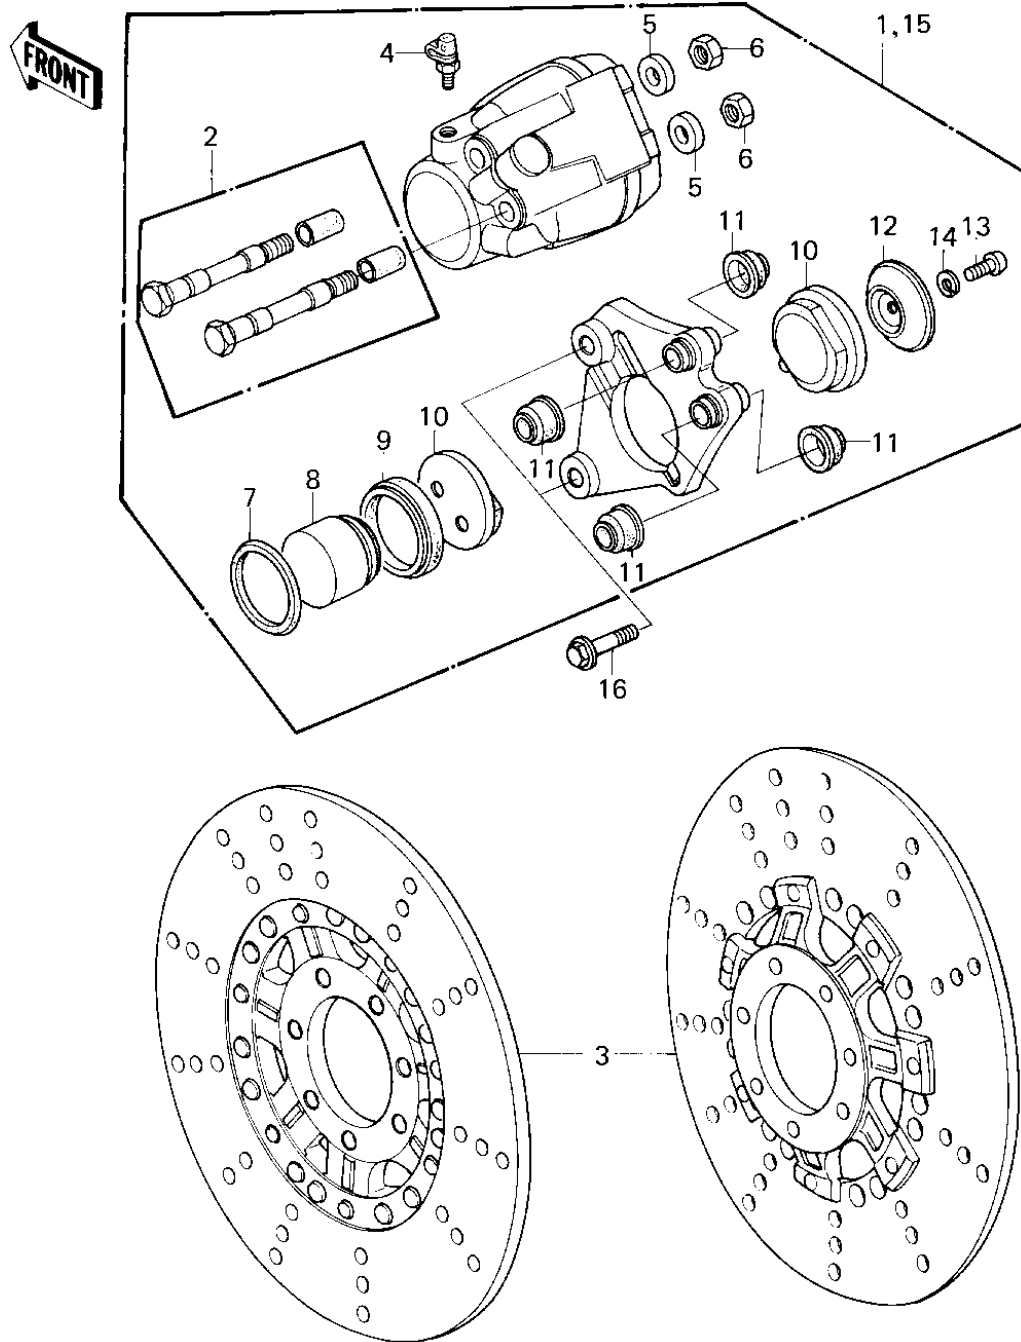

1980 KZ1300-B2 PARTS DIAGRAM

FRONT BRAKE

1980 KZ1300-B2 PARTS LIST

FRONT BRAKE

ITEM NAME	PART NUMBER	QUANTITY
CALIPER ASSY,FRONT,LH (Ref # 1)	43041-1016	1
SHAFT ASSY,CALIPER (Ref # 2)	13234-1002	2
DISC,FR,SILVER (Ref # 3)	41080-1123	2
BLEEDER SET (Ref # 4)	43085-001	2
PLUG (Ref # 5)	43088-002	4
NUT 10MM (Ref # 6)	315B1000	4
RING,PISTON SEAL (Ref # 7)	43049-002	2
PISTON,BRAKE,42M/M (Ref # 8)	43020-1012	2
DUST SEALD,RUBBER (Ref # 9)	43054-003	2
PAD SET (Ref # 10)	43082-1004	2
DUST SHILD,SHAFT (Ref # 11)	43052-005	8
SPACER (Ref # 12)	43040-004	2
SCREW PAN HEAD 6X12 (Ref # 13)	220B0612	2
WASHER SPRING 6MM (Ref # 14)	461F0600	2
CALIPER ASSY,FRONT,RH (Ref # 15)	43041-1017	1
BOLT,HEX HEAD,10X44 (Ref # 16)	92001-1299	4