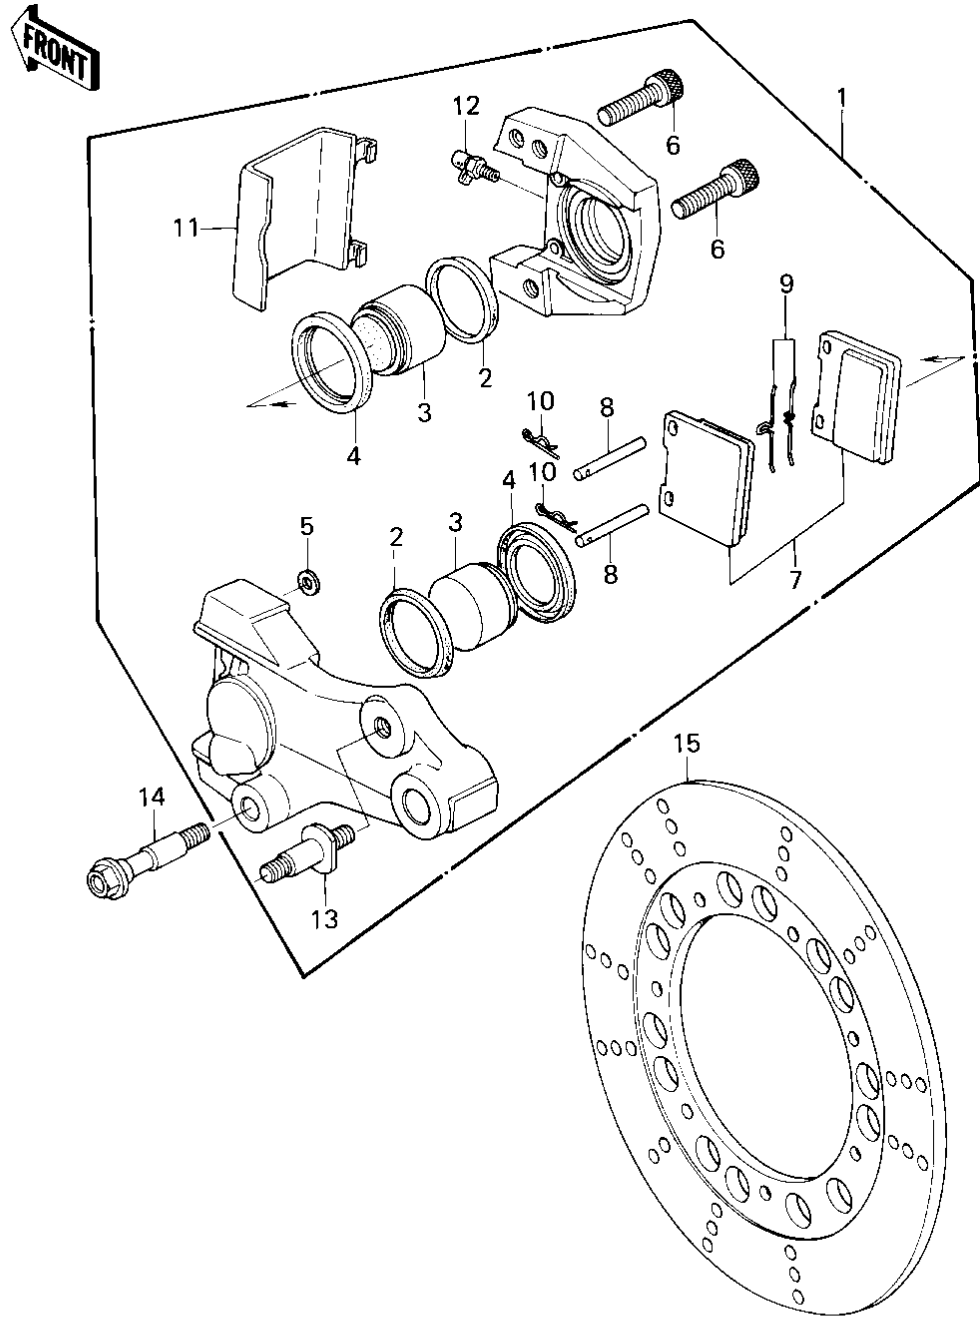

1980 KZ1300-B2 PARTS DIAGRAM

REAR BRAKE

1980 KZ1300-B2 PARTS LIST

REAR BRAKE

ITEM NAME	PART NUMBER	QUANTITY
CALIPER ASSY,REAR (Ref # 1)	43041-1018	1
RING,PISTON SEAL (Ref # 2)	43049-002	2
PISTON,BRAKE (Ref # 3)	43020-1011	2
DUST SEAL,PISTON (Ref # 4)	43054-004	2
RING,SEAL6.5X11.5X2.2 (Ref # 5)	43049-1004	1
BOLT,TIE,10X45 (Ref # 6)	92001-1071	2
PAD SET (Ref # 7)	43082-1002	1
PIN (Ref # 8)	43045-007	2
SPRING (Ref # 9)	43086-002	2
CLIP (Ref # 10)	43084-003	2
CAP (Ref # 11)	43024-004	1
BLEEDER SET (Ref # 12)	43085-001	1
STUD (Ref # 13)	92004-1020	1
BOLT,REAR CALIPER (Ref # 14)	92001-1132	1
DISC,RR,SILVER (Ref # 15)	41080-1124	1