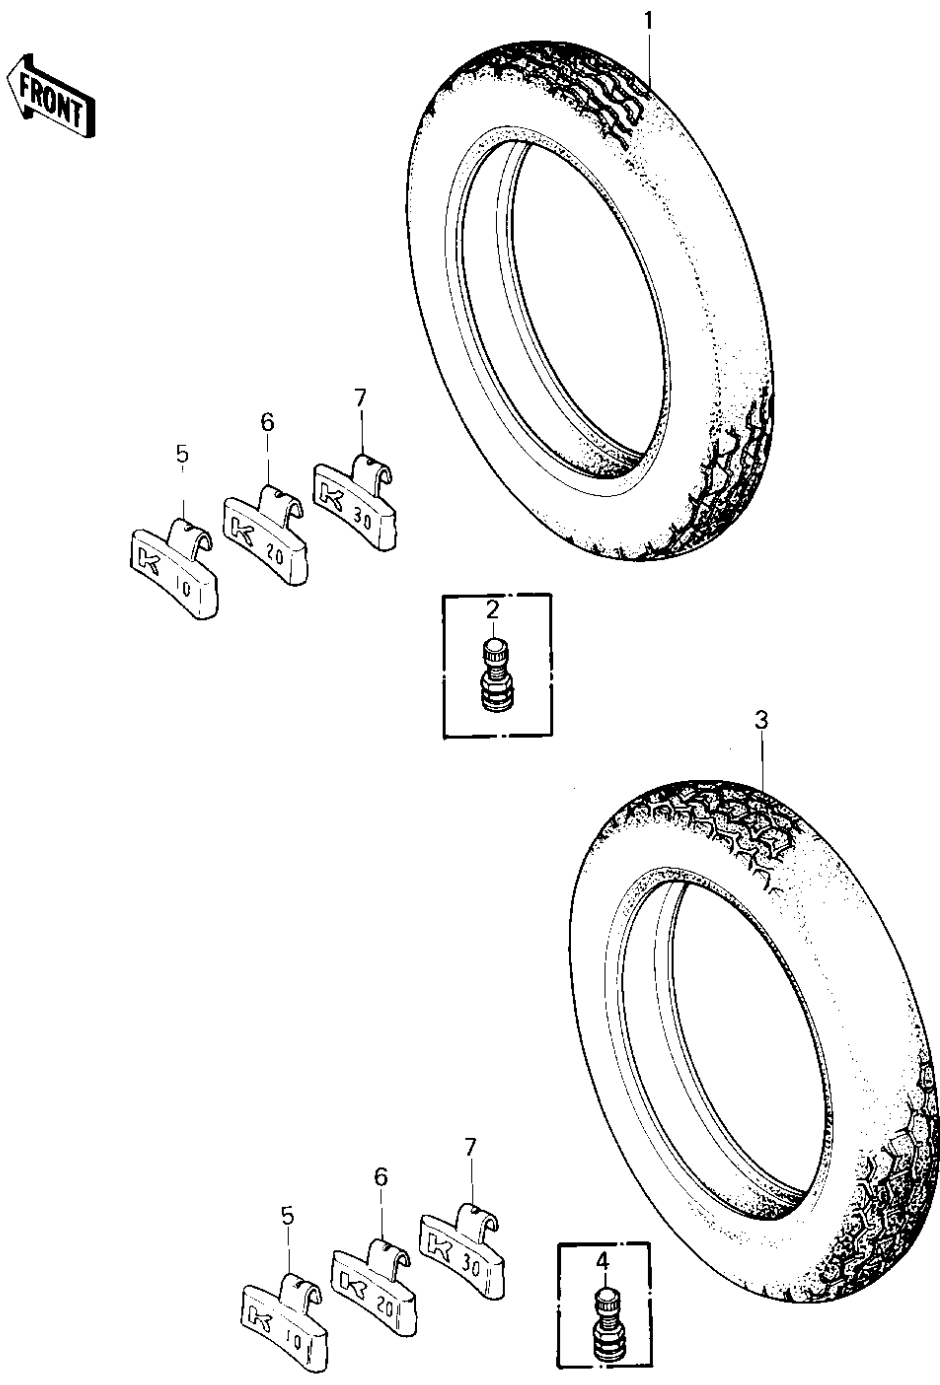

# 1980 KZ1300-B2 PARTS DIAGRAM

TIRES

## 1980 KZ1300-B2 PARTS LIST

### TIRES

ITEM NAME	PART NUMBER	QUANTITY
TIRE MN90-18 F8 F (Ref # 1)	41002-1048	1
VALVE (Ref # 2)	16126-1136	1
TIRE MT90-17 K100M R (Ref # 3)	41002-1049	1
VALVE (Ref # 4)	16126-1136	1
BALANCER-WHEEL,10G (Ref # 5)	41075-1011	AR
BALANCER-WHEEL,20G (Ref # 6)	41075-1012	AR
BALANCER-WHEEL,30G (Ref # 7)	41075-1013	AR