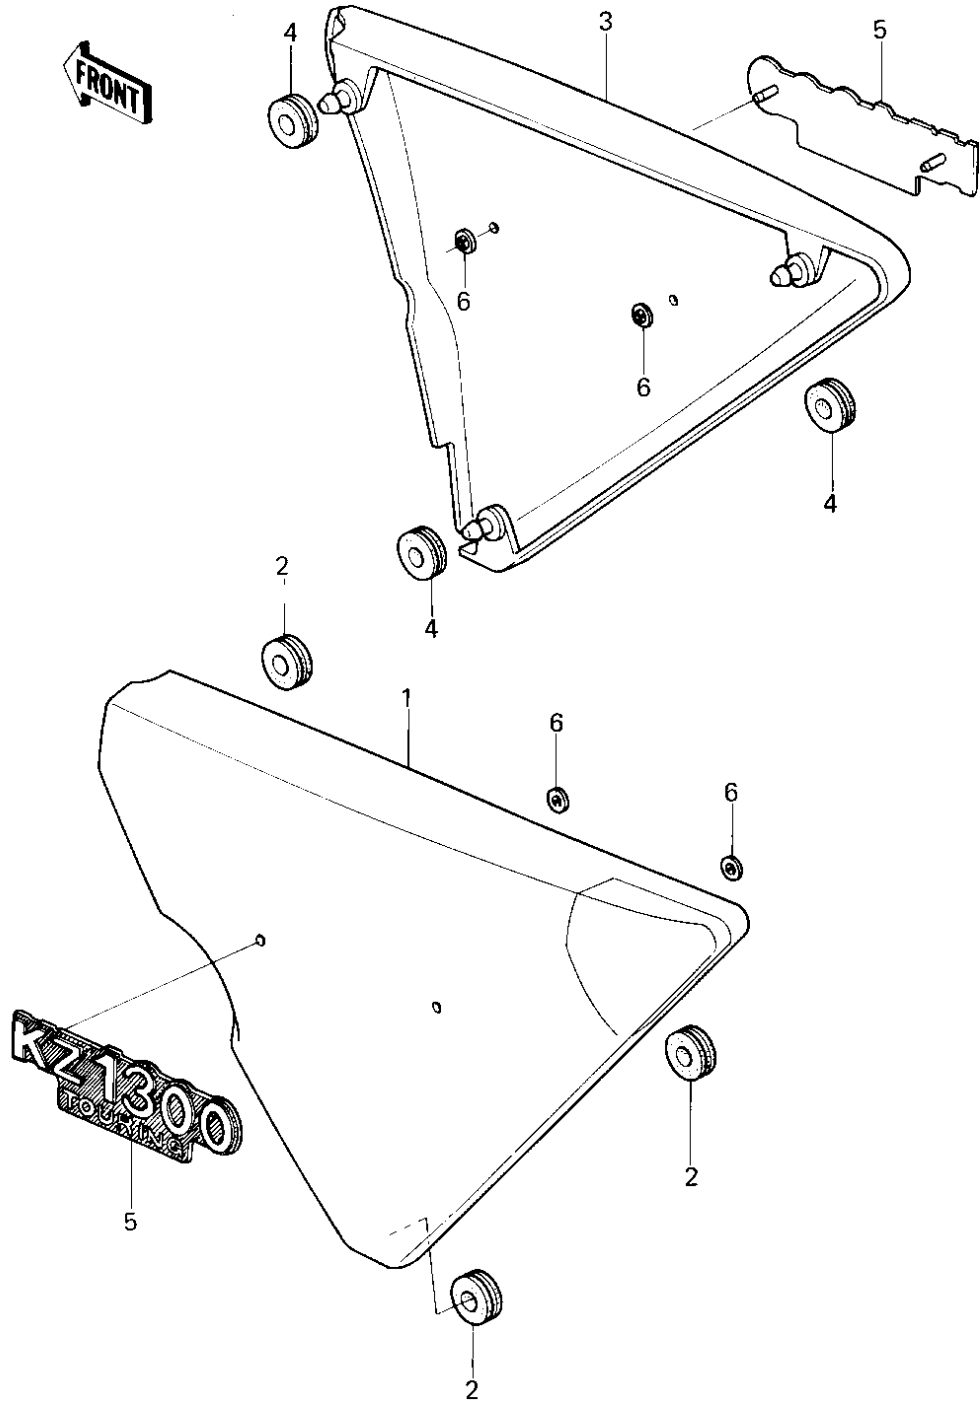

# 1980 KZ1300-B2 PARTS DIAGRAM

## SIDE COVERS

## SIDE COVERS

ITEM NAME	PART NUMBER	QUANTITY
COVER,L.H.SIDE,R.D.RD (Ref # 1)	36001-5008-D6	1
GROMMET (Ref # 2)	92071-056	3
COVER,R.H.SIDE,R.D.RD (Ref # 3)	36001-1041-D6	1
GROMMET (Ref # 4)	92071-056	3
MARK,SIDE COVER (Ref # 5)	56018-1166	2
NUT,LOCK,3MM (Ref # 6)	92018-005	4