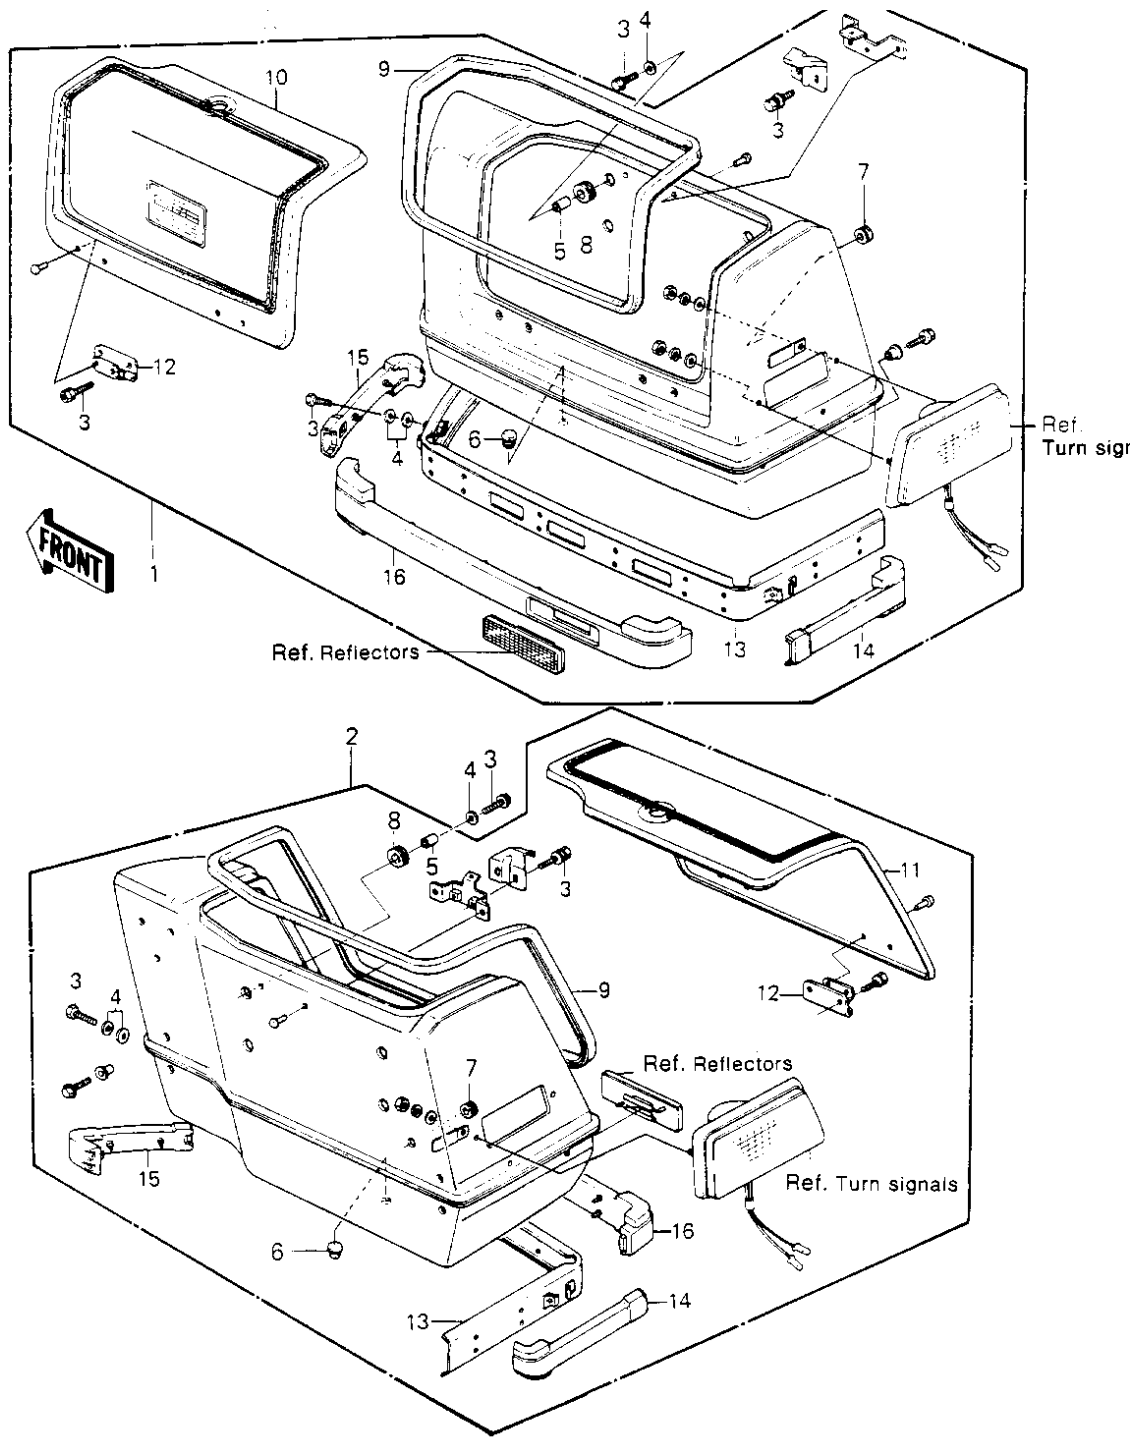

1980 KZ1300-B2 PARTS DIAGRAM

SADDLEBAGS

1980 KZ1300-B2 PARTS LIST

SADDLEBAGS

ITEM NAME	PART NUMBER	QUANTITY
BAG,SIDE,L.H.R.D.RED (Ref # 1)	56008-5004-D6	1
BAG,SIDE,R.H.R.D.RED (Ref # 2)	56008-5005-D6	1
BOLT,6X22 (Ref # 3)	92001-1325	20
WASHER,7X24X1.6T (Ref # 4)	92022-1160	10
COLLAR,6.8X10X8.5 (Ref # 5)	92027-129	10
RUBBER PLUG (Ref # 6)	92074-038	4
DAMPER,SIDE COVER (Ref # 7)	92075-1067	2
DAMPER RUBBER (Ref # 8)	92075-1185	10
PACKING,SIDE BAG CVR (Ref # 9)	43049-1007	2
COVER (Ref # 10)	14025-1143	1
COVER (Ref # 11)	14025-1144	1
HINGE (Ref # 12)	53009-1015	4
GUARD (Ref # 13)	55020-1029	2
DAMPER GUARD (Ref # 14)	92075-1182	2
DAMPER GUARD (Ref # 15)	92075-1184	2
DAMPER GUARD (Ref # 16)	92075-1183	2