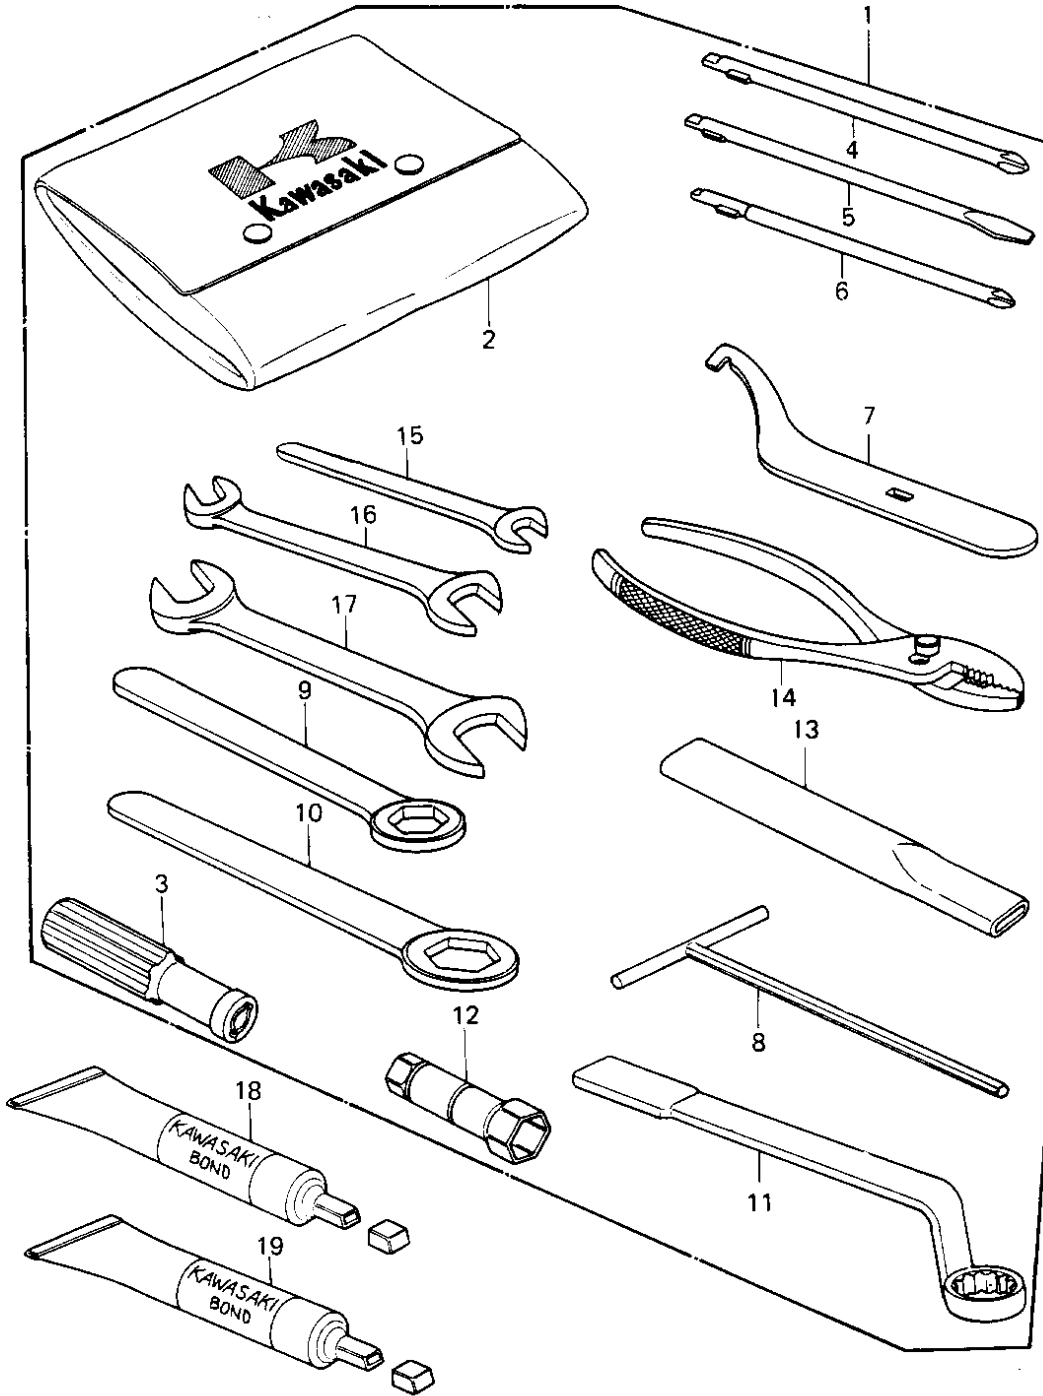

# 1980 KZ1300-B2 PARTS DIAGRAM

# 1980 KZ1300-B2 PARTS LIST

## OWNER TOOLS

ITEM NAME	PART NUMBER	QUANTITY
TOOL KIT (Ref # 1)	56007-1037	1
BAG,TOOL (Ref # 2)	56008-1012	1
GRIP,SCREW DRIVER (Ref # 3)	92106-1002	1
TOOL-DRIVER (Ref # 4)	92107-1052	1
92107-1052 (Canada) (Ref # 5)	92107-007	1
92107-1002 (Canada) (Ref # 6)	92107-008	1
WRENCH,HOOK,50M/M (Ref # 7)	92110-1032	1
WRENCH,ALLEN (Ref # 8)	92110-1017	1
TOOL-WRENCH,BOX END,2 (Ref # 9)	92110-1148	1
TOOL-WRENCH,BOX END,2 (Ref # 10)	92110-1150	1
WRENCH,17M/M (Ref # 11)	92110-1026	1
WRENCH,SPARK PLUG (Ref # 12)	92110-1027	1
WRENCH,SPARK PLUG (Ref # 13)	92111-004	1
PLIERS,160MM (Ref # 14)	92112-003	1
WRENCH,OPEN END,10M/M (Ref # 15)	92110-1031	1
WRENCH,OPEN END,12X13 (Ref # 16)	92126-002	1
TOOL-WRENCH,OPEN END, (Ref # 17)	92110-1153	1
LIQUID GASKET (Ref # 18)	92104-002	(1
BOND,#10 (Ref # 19)	56019-120	(1