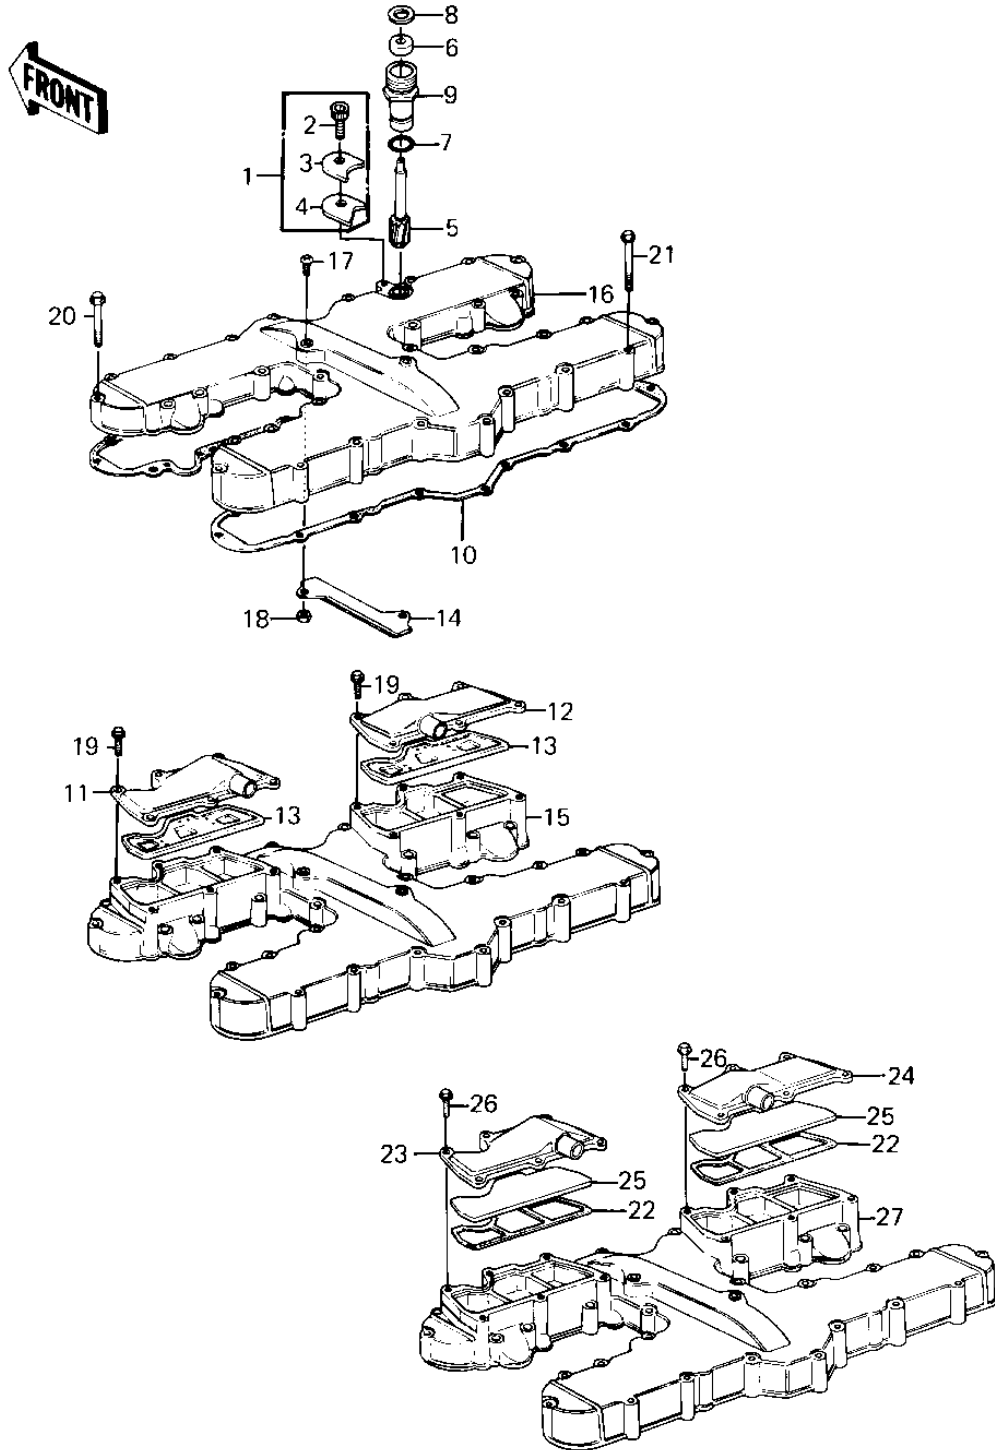

1979 KZ1300-A1 PARTS DIAGRAM

CYLINDER HEAD COVER

1979 KZ1300-A1 PARTS LIST

CYLINDER HEAD COVER

ITEM NAME	PART NUMBER	QUANTITY
HOLDER SET,TACHOMETER (Ref # 1)	13091-5001	1
BOLT,6X14 (Ref # 2)	120P0614	1
HOLDER,TACHOMETER2.3T (Ref # 3)	13091-1008	1
HOLDER,TACHOMETR,3.2T (Ref # 4)	13091-1009	1
GEAR,TACHOMETER,10T (Ref # 5)	13223-011	1
OIL SEAL (Ref # 6)	92050-075	1
RING-O,10MM (Ref # 7)	92055-1149	1
GASKET,TACHOMETER GER (Ref # 8)	92065-103	1
GUIDE,TACHOMETER GEAR (Ref # 9)	92087-010	1
GASKET,CYL HEAD COVER (Ref # 10)	11009-1095	1
CAP,L.H,REED VALVE (Ref # 11)	11012-1057	1
CAP,R.H,REED VALVE (Ref # 12)	11012-1058	1
VALVE ASSY,REED (Ref # 13)	12021-1004	2
GUIDE,CHAIN,CAM (Ref # 14)	12053-1026	1
COVER,CYLINDER HEAD (Ref # 15)	14025-1062	1
COVER,CYLINDER HEAD (Ref # 15)	14025-1312	1
SCREW PAN HEAD 6X16 (Ref # 17)	220B0616	2
NUT 6MM (Ref # 18)	311B0600	2
BOLT,HEX HEAD,6X20 (Ref # 19)	92001-1100	12
BOLT,HEX HEAD,6X52 (Ref # 20)	92001-1192	4
BOLT,HEX HEAD,6X45 (Ref # 21)	92003-092	28