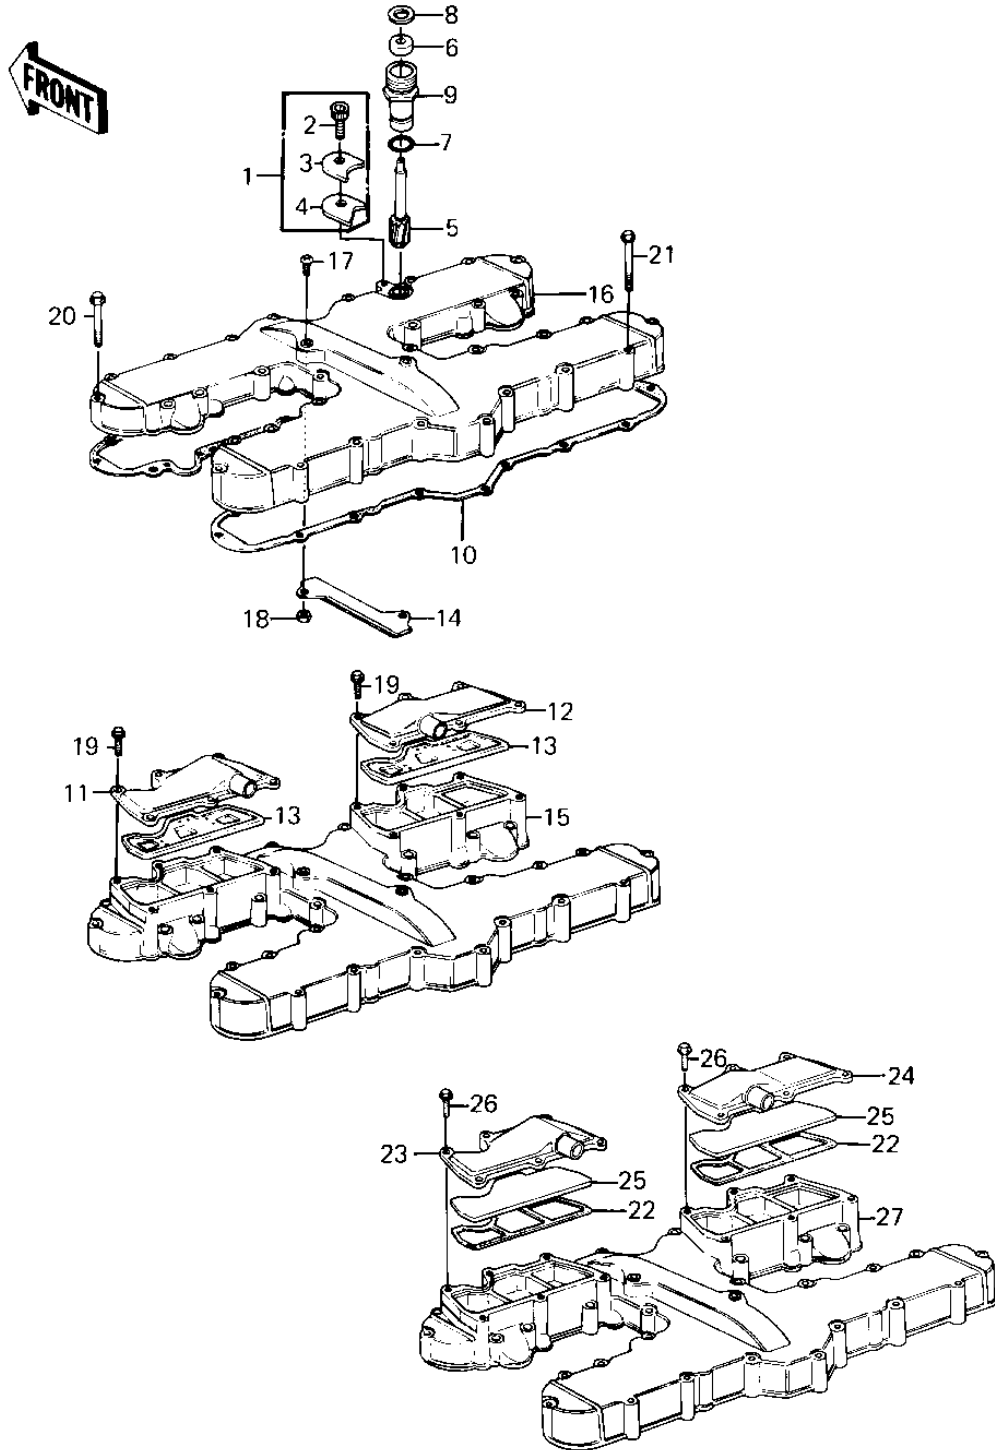

# 1981 KZ1300-A3 PARTS DIAGRAM

## CYLINDER HEAD COVER

# 1981 KZ1300-A3 PARTS LIST

## CYLINDER HEAD COVER

ITEM NAME	PART NUMBER	QUANTITY
HOLDER SET,TACHOMETER (Ref # 1)	13091-5001	1
BOLT,6X14 (Ref # 2)	120P0614	1
HOLDER,TACHOMETER2.3T (Ref # 3)	13091-1008	1
HOLDER,TACHOMETR,3.2T (Ref # 4)	13091-1009	1
GEAR,TACHOMETER,10T (Ref # 5)	13223-011	1
OIL SEAL (Ref # 6)	92050-075	1
RING-O,10MM (Ref # 7)	92055-1149	1
GASKET,TACHOMETER GER (Ref # 8)	92065-103	1
GUIDE,TACHOMETER GEAR (Ref # 9)	92087-010	1
GASKET,CYL HEAD COVER (Ref # 10)	11009-1095	1
CAP,L.H,REED VALVE (Ref # 11)	11012-1057	1
CAP,R.H,REED VALVE (Ref # 12)	11012-1058	1
VALVE ASSY,REED (Ref # 13)	12021-1004	2
GUIDE,CHAIN,CAM (Ref # 14)	12053-1026	1
COVER,CYLINDER HEAD (Ref # 15)	14025-1062	1
COVER,CYLINDER HEAD (Ref # 15)	14025-1312	1
SCREW PAN HEAD 6X16 (Ref # 17)	220B0616	2
NUT 6MM (Ref # 18)	311B0600	2
BOLT,HEX HEAD,6X20 (Ref # 19)	92001-1100	12
BOLT,HEX HEAD,6X52 (Ref # 20)	92001-1192	4
BOLT,HEX HEAD,6X45 (Ref # 21)	92003-092	28