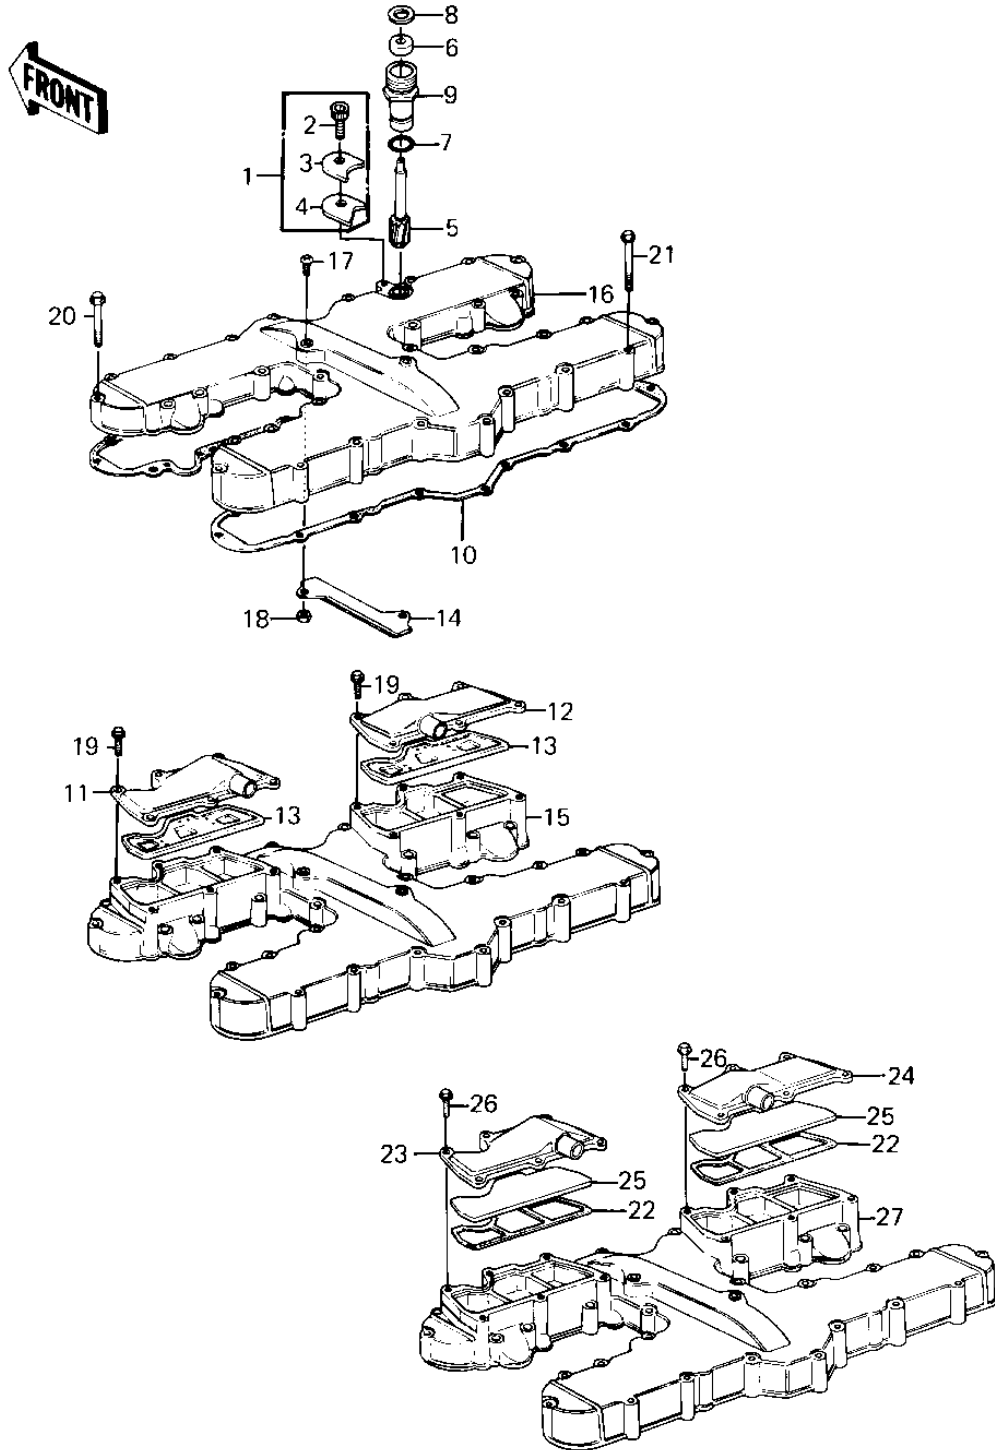

1981 KZ1300-A3 PARTS DIAGRAM

CYLINDER HEAD COVER

1981 KZ1300-A3 PARTS LIST

CYLINDER HEAD COVER

ITEM NAME	PART NUMBER	QUANTITY
HOLDER SET,TACHOMETER (Ref # 1)	13091-5001	1
BOLT,6X14 (Ref # 2)	120P0614	1
HOLDER,TACHOMETER2.3T (Ref # 3)	13091-1008	1
HOLDER,TACHOMETR,3.2T (Ref # 4)	13091-1009	1
GEAR,TACHOMETER,10T (Ref # 5)	13223-011	1
OIL SEAL (Ref # 6)	92050-075	1
RING-O,10MM (Ref # 7)	92055-1149	1
GASKET,TACHOMETER GER (Ref # 8)	92065-103	1
GUIDE,TACHOMETER GEAR (Ref # 9)	92087-010	1
GASKET,CYL HEAD COVER (Ref # 10)	11009-1095	1
CAP,L.H,REED VALVE (Ref # 11)	11012-1057	1
CAP,R.H,REED VALVE (Ref # 12)	11012-1058	1
VALVE ASSY,REED (Ref # 13)	12021-1004	2
GUIDE,CHAIN,CAM (Ref # 14)	12053-1026	1
COVER,CYLINDER HEAD (Ref # 15)	14025-1062	1
COVER,CYLINDER HEAD (Ref # 15)	14025-1312	1
SCREW PAN HEAD 6X16 (Ref # 17)	220B0616	2
NUT 6MM (Ref # 18)	311B0600	2
BOLT,HEX HEAD,6X20 (Ref # 19)	92001-1100	12
BOLT,HEX HEAD,6X52 (Ref # 20)	92001-1192	4
BOLT,HEX HEAD,6X45 (Ref # 21)	92003-092	28