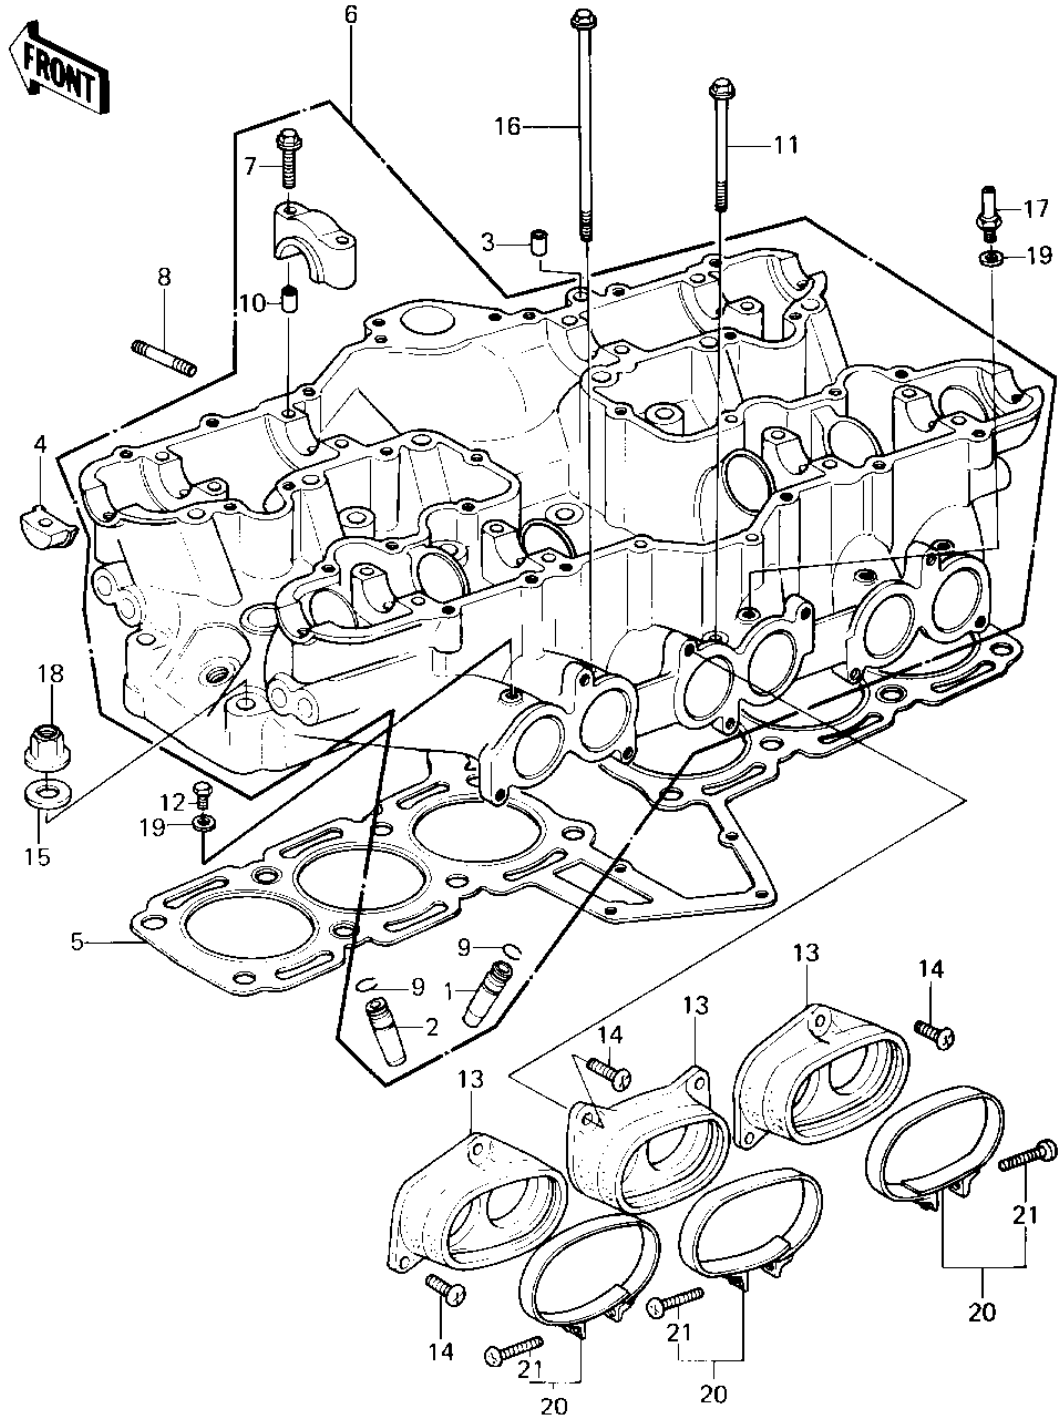

1979 KZ1300-A1 PARTS DIAGRAM

CYLINDER HEAD

1979 KZ1300-A1 PARTS LIST

CYLINDER HEAD

ITEM NAME	PART NUMBER	QUANTITY
GUIDE,INLET VALVE (Ref # 1)	12013-009	6
GUIDE,EXHAUST VALVE (Ref # 2)	49002-1002	6
PIN-DOWEL (Ref # 3)	92042-007	1
PLUG,CAMSHAFT (Ref # 4)	92066-1030	4
GASKET,HEAD,CYLINDER (Ref # 5)	11004-1014	1
HEAD,CYLINDER (Ref # 6)	11008-1002	1
HEAD-COMP-CYLINDER (Ref # 6)	11008-1022	1
BOLT,HEX HEAD,6X45 (Ref # 7)	92003-092	16
STUD,6X27 (Ref # 8)	92004-066	12
CIRCLIP-VALVE (Ref # 9)	92036-023	12
PIN-DOWEL (Ref # 10)	92042-007	16
BOLT,FLANGED,6X65 (Ref # 11)	130G0665	3
BOLT,FLANGED,6X18 (Ref # 12)	130N0608	4
HOLDER,CARBURETOR (Ref # 13)	16065-1016	3
SCREW PAN HEAD 6X16 (Ref # 14)	220B0616	9
WASHER PLAIN 10MM (Ref # 15)	411B1000	16
BOLT,HEX HEAD,6X161 (Ref # 16)	92001-1302	1
BOLT,VACUUM (Ref # 17)	92001-1143	2
NUT,CYLINDER HEAD (Ref # 18)	92015-076	16
WASHER,PLAIN (Ref # 19)	92022-304	6
CLAMP,CARBURETOR HLDR (Ref # 20)	92037-1119	3
SCREW,PAN HEAD,5X30 (Ref # 21)	92011-032	3