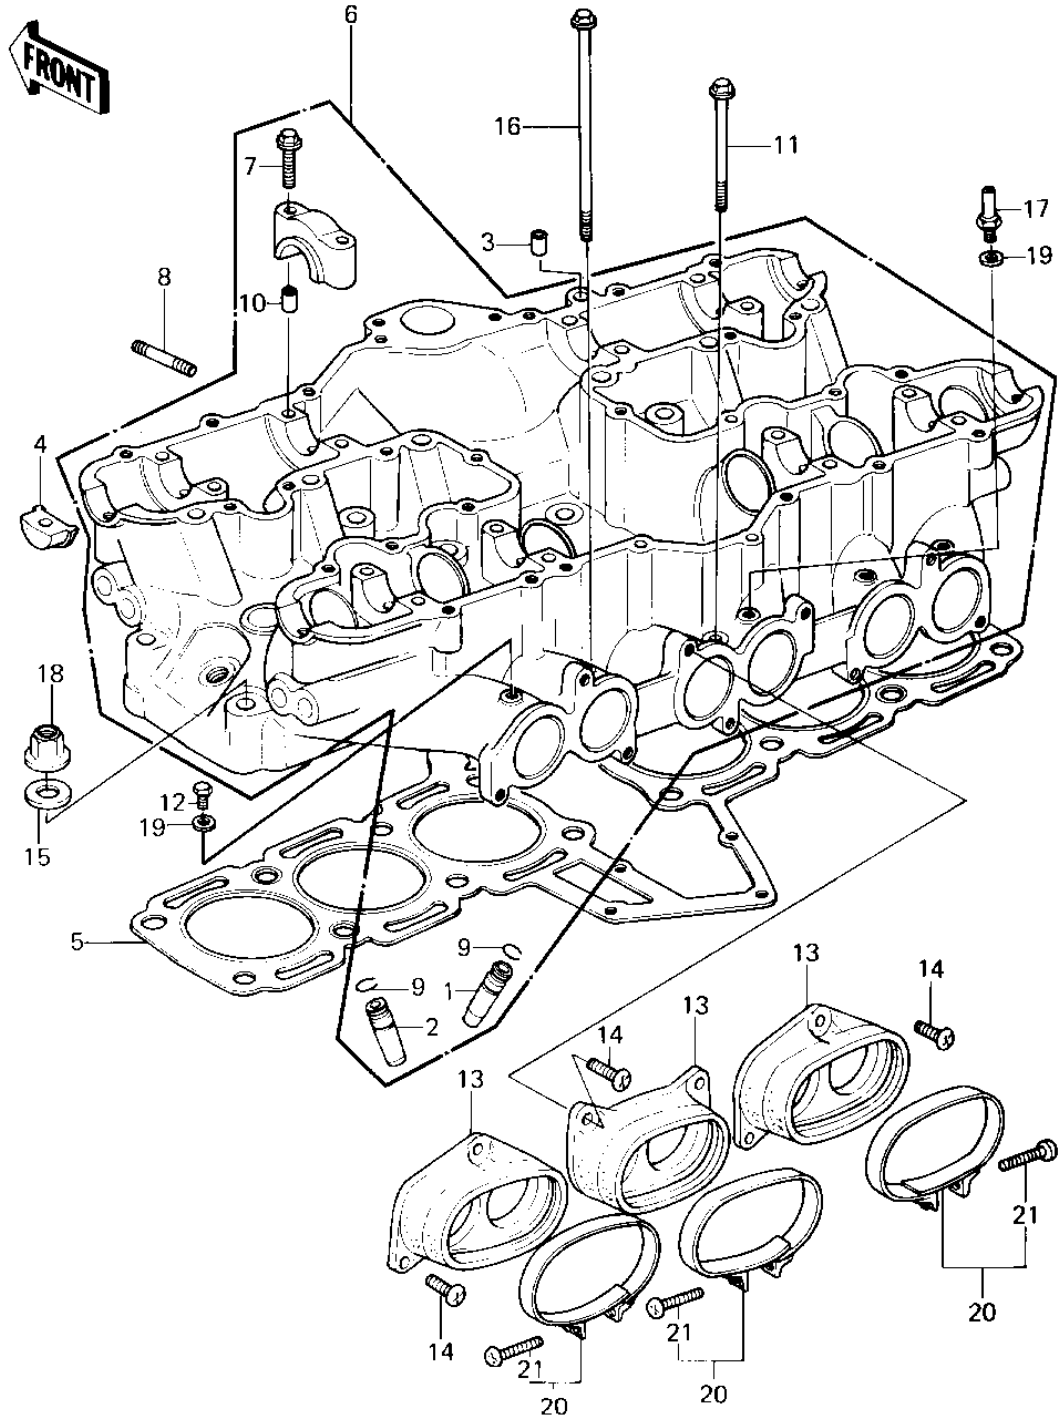

1981 KZ1300-A3 PARTS DIAGRAM

CYLINDER HEAD

1981 KZ1300-A3 PARTS LIST

CYLINDER HEAD

ITEM NAME	PART NUMBER	QUANTITY
GUIDE,INLET VALVE (Ref # 1)	12013-009	6
GUIDE,EXHAUST VALVE (Ref # 2)	49002-1002	6
PIN-DOWEL (Ref # 3)	92042-007	1
PLUG,CAMSHAFT (Ref # 4)	92066-1030	4
GASKET,HEAD,CYLINDER (Ref # 5)	11004-1014	1
HEAD,CYLINDER (Ref # 6)	11008-1002	1
HEAD-COMP-CYLINDER (Ref # 6)	11008-1022	1
BOLT,HEX HEAD,6X45 (Ref # 7)	92003-092	16
STUD,6X27 (Ref # 8)	92004-066	12
CIRCLIP-VALVE (Ref # 9)	92036-023	12
PIN-DOWEL (Ref # 10)	92042-007	16
BOLT,FLANGED,6X65 (Ref # 11)	130G0665	3
BOLT,FLANGED,6X18 (Ref # 12)	130N0608	4
HOLDER,CARBURETOR (Ref # 13)	16065-1016	3
SCREW PAN HEAD 6X16 (Ref # 14)	220B0616	9
WASHER PLAIN 10MM (Ref # 15)	411B1000	16
BOLT,HEX HEAD,6X161 (Ref # 16)	92001-1302	1
BOLT,VACUUM (Ref # 17)	92001-1143	2
NUT,CYLINDER HEAD (Ref # 18)	92015-076	16
WASHER,PLAIN (Ref # 19)	92022-304	6
CLAMP,CARBURETOR HLD (Ref # 20)	92037-1119	3
SCREW,PAN HEAD,5X30 (Ref # 21)	92011-032	3