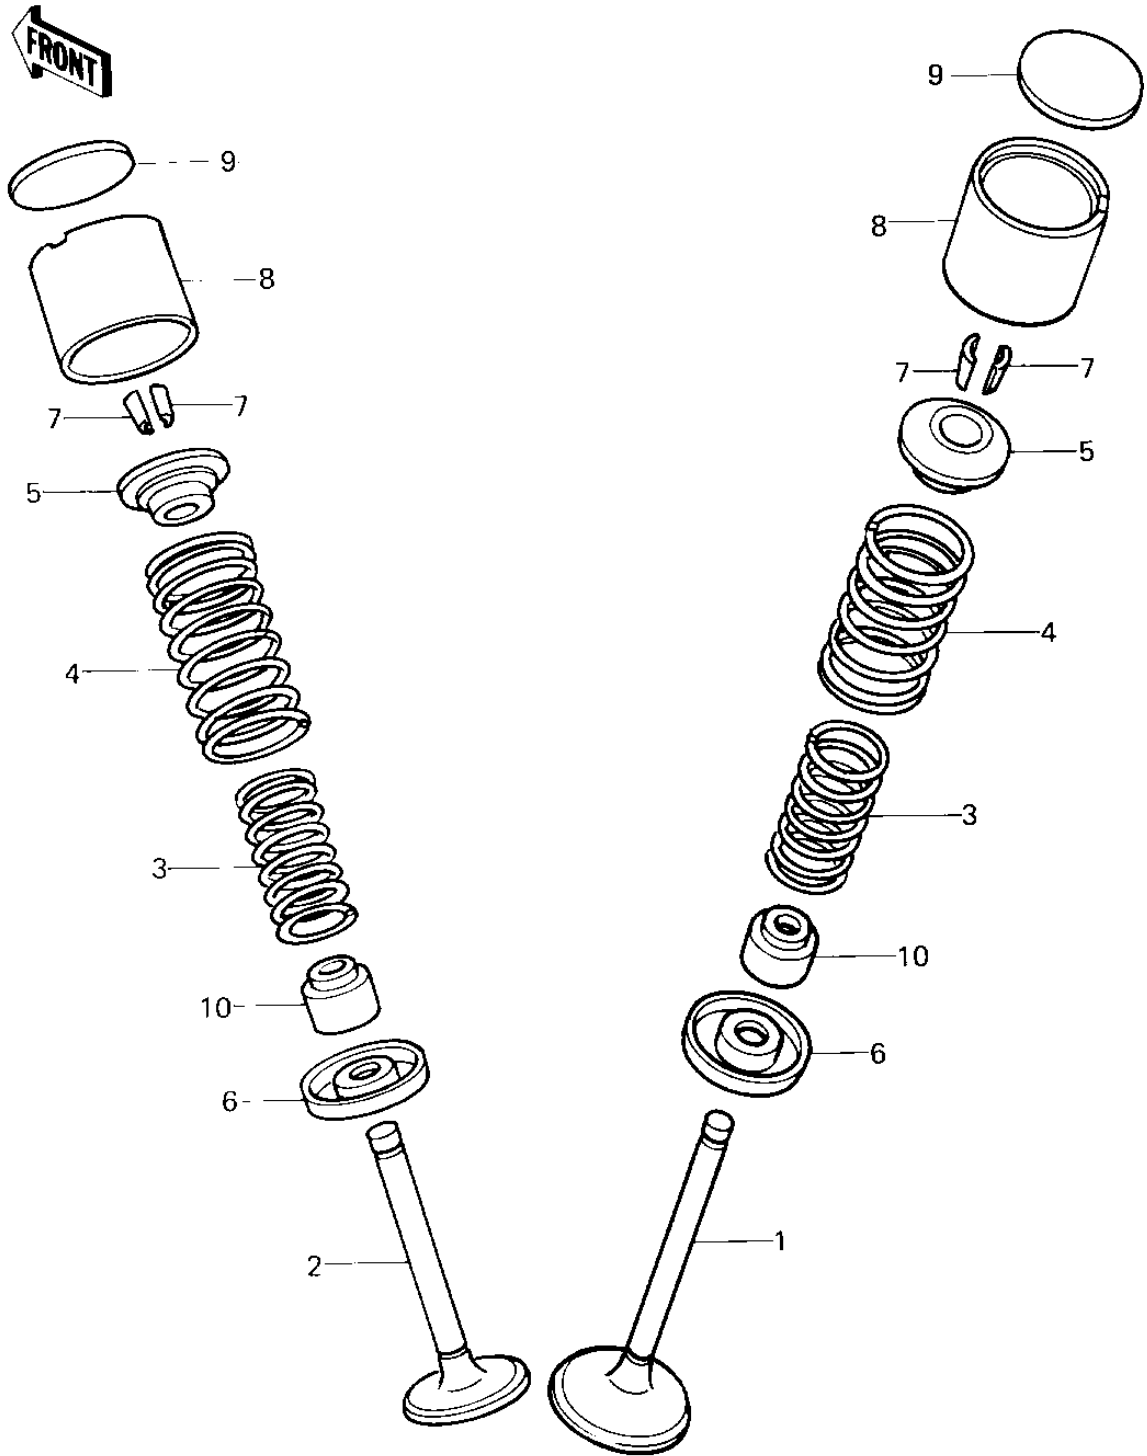

1981 KZ1300-A3 PARTS DIAGRAM

VALVES

1981 KZ1300-A3 PARTS LIST

VALVES

ITEM NAME	PART NUMBER	QUANTITY
VALVE,INTAKE (Ref # 1)	12004-1004	6
VALVE,EXHAUST (Ref # 2)	12005-1004	6
SPRING,INNER VALVE (Ref # 3)	12007-011	12
SPRING,OUTER VALVE (Ref # 4)	12007-012	12
RETAINER,VALVE SPRING (Ref # 5)	12009-005	12
SEAT-SPRING,VALVE (Ref # 6)	16007-1024	12
SEAT-SPRING,VALVE (Ref # 6)	16007-1024	12
SPLIT KEEPER (Ref # 7)	12011-004	24
TAPPET (Ref # 8)	12032-005	12
TAPPET (Ref # 8)	12032-1002	12
SHIM,TAPPET,2.00T (Ref # 9)	12037-001	AR
SHIM,TAPPET,2.05T (Ref # 9)	12037-002	AR
SHIM,TAPPET,2.10T (Ref # 9)	12037-003	AR
SHIM,TAPPET,2.15T (Ref # 9)	12037-004	AR
SHIM,TAPPET,2.20T (Ref # 9)	12037-005	AR
SHIM,TAPPET,2.25T (Ref # 9)	12037-006	AR
SHIM,TAPPET,2.30T (Ref # 9)	12037-007	AR
SHIM,TAPPET,2.30T (Ref # 9)	12037-007	AR
SHIM,TAPPET,2.35T (Ref # 9)	12037-008	AR
SHIM,TAPPET,2.40T (Ref # 9)	12037-009	AR
SHIM,TAPPET,2.40T (Ref # 9)	12037-009	AR
SHIM,TAPPET,2.45T (Ref # 9)	12037-010	AR
SHIM,TAPPET,2.55T (Ref # 9)	12037-012	AR
SHIM,TAPPET,2.55T (Ref # 9)	12037-012	AR
SHIM,TAPPET,2.60T (Ref # 9)	12037-013	AR
SHIM,TAPPET,2.65T (Ref # 9)	12037-014	AR
SHIM,TAPPET,2.70T (Ref # 9)	12037-015	AR
SHIM,TAPPET,2.75T (Ref # 9)	12037-016	AR
SHIM,TAPPET,2.75T (Ref # 9)	12037-016	AR

1981 KZ1300-A3 PARTS LIST

VALVES

ITEM NAME	PART NUMBER	QUANTITY
SHIM,TAPPET,2.80T (Ref # 9)	12037-017	AR
SHIM,TAPPET,2.85T (Ref # 9)	12037-018	AR
SHIM,TAPPET,2.90T (Ref # 9)	12037-019	AR
SHIM,TAPPET,2.95T (Ref # 9)	12037-020	AR
SHIM,TAPPET,3.00T (Ref # 9)	12037-021	AR
SHIM,TAPPET,3.05T (Ref # 9)	12037-022	AR
SHIM,TAPPET,3.10T (Ref # 9)	12037-023	AR
SHIM,TAPPET,3.15T (Ref # 9)	12037-024	AR
SHIM,TAPPET 3.20T (Ref # 9)	12037-025	AR
OIL SEAL,RV37129.5 (Ref # 10)	92049-016	12