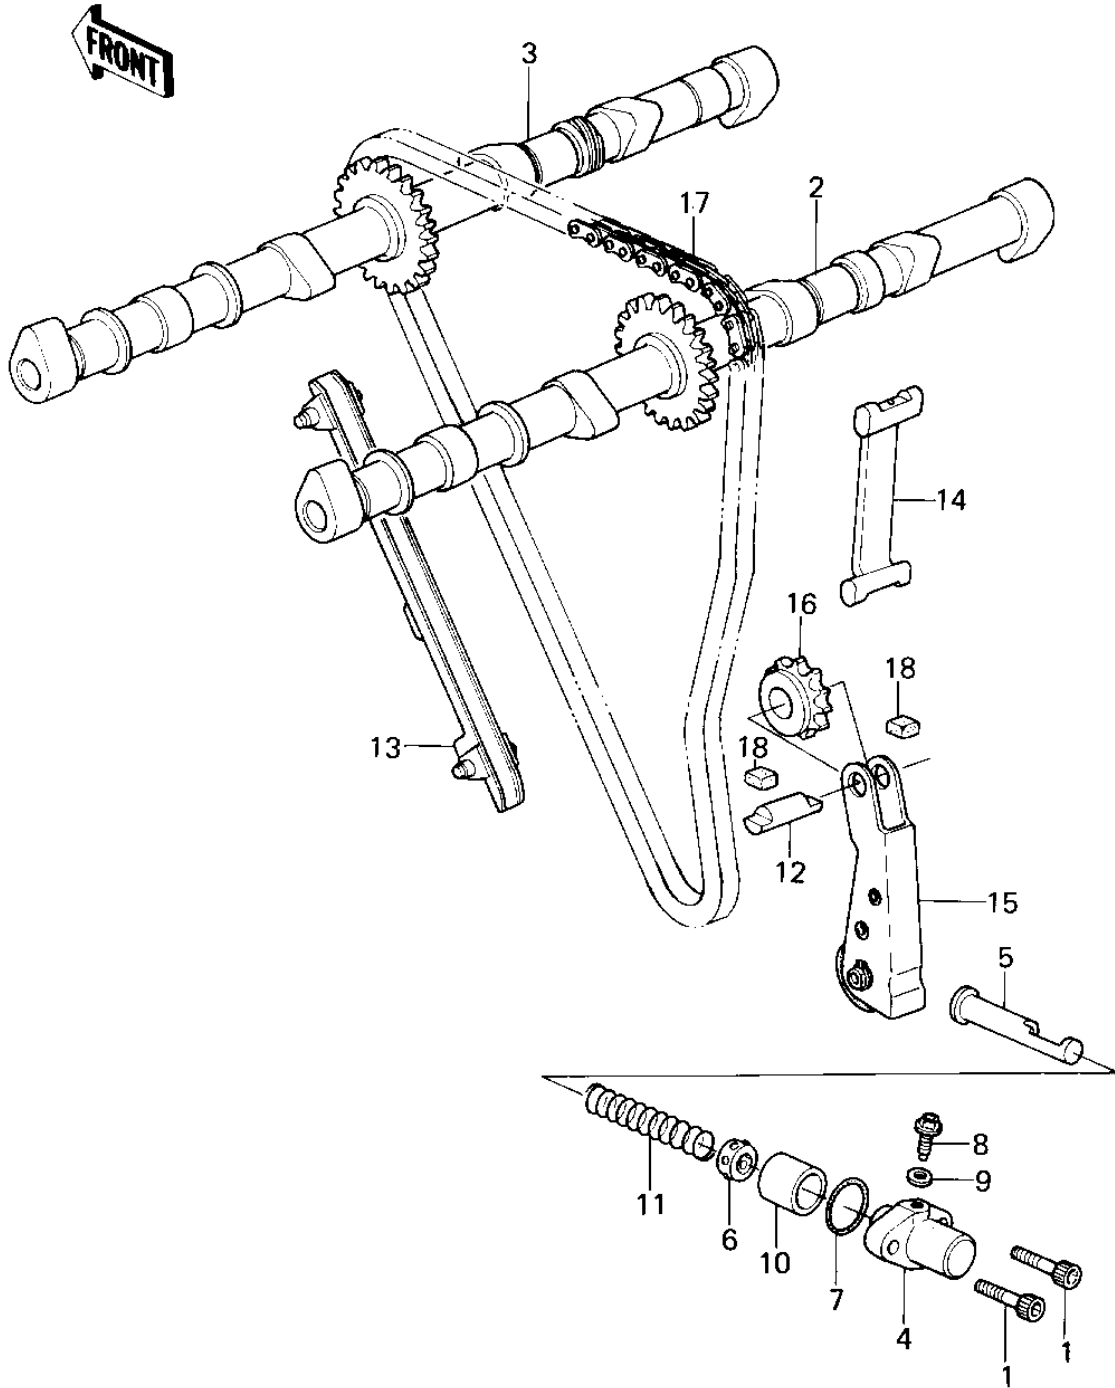

1979 KZ1300-A1 PARTS DIAGRAM

CAMSHAFTS/CHAIN/TENSIONER

1979 KZ1300-A1 PARTS LIST

CAMSHAFTS/CHAIN/TENSIONER

ITEM NAME	PART NUMBER	QUANTITY
BOLT,6X25 (Ref # 1)	120P0625	2
CAMSHAFT,VALVE,INTAKE (Ref # 2)	12044-1012	1
CAMSHAFT,VALVE,EXHUST (Ref # 3)	12044-1013	1
TENSIONER,CAM CHAIN (Ref # 4)	12049-1055	1
ROD,PUSH (Ref # 5)	13116-1015	1
RETAINER (Ref # 6)	14020-1002	1
"O" RING,22MM (Ref # 7)	670B2022	1
BELT,TENSIONER ADJUST (Ref # 8)	92001-1155	1
WASHER OIL PUMP BANJO (Ref # 9)	92022-077	1
COLLAR,TENSIONER (Ref # 10)	92027-1273	1
COLLAR,TENSIONER (Ref # 10)	92027-1273	1
SPRING,TENSIONER (Ref # 11)	92081-1105	1
SHAFT,GUIDE ROLLER (Ref # 12)	12052-005	1
GUIDE,CHAIN,CAM,FRONT (Ref # 13)	12053-1024	1
GUIDE,CHAIN,CAM,REAR (Ref # 14)	12053-1025	1
GUIDE,CHAIN,TENSIONER (Ref # 15)	12053-1028	1
SPROCKET,CAM CHAIN (Ref # 16)	21053-1004	1
CHAIN,CAMSHAFT (Ref # 17)	92057-1018	1
RUBBER,GUIDE ROLLAR (Ref # 18)	92075-232	2